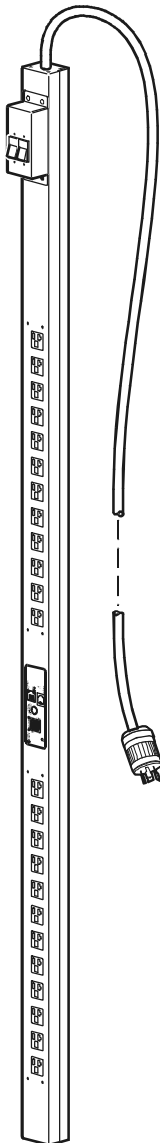

Synergy Global Technology Inc

www.RackmountMart.com

Metered Rack PDU

Outlets. The Rack PDU has twenty-four (24) NEMA 5-20 outlets.

Digital display. The interface uses a digital display that shows aggregate current being used by the Rack PDU.

Power cord. The 10-foot (3.05-meter) power cord terminates with a NEMA L5-30 connector.

AD-024-520-30A-L530

Specifications

Electrical

Input connector	NEMA L5-30 plug
Output connectors	(24) NEMA 5-20 outlets
Nominal input voltage	120 VAC
Acceptable input voltage	± 10% of nominal voltage
Input frequency	50/60 Hz

Physical

Dimensions (H × W × D)	63.75 x 2.19 x 1.73 in (161.92 x 5.56 x 4.39 cm)
Shipping dimensions (H × W × D)	84.00 x 6.00 x 5.00 in (213.36 x 15.24 x 12.7 cm)
Weight	12.50 lb (5.67 kg)

Environmental