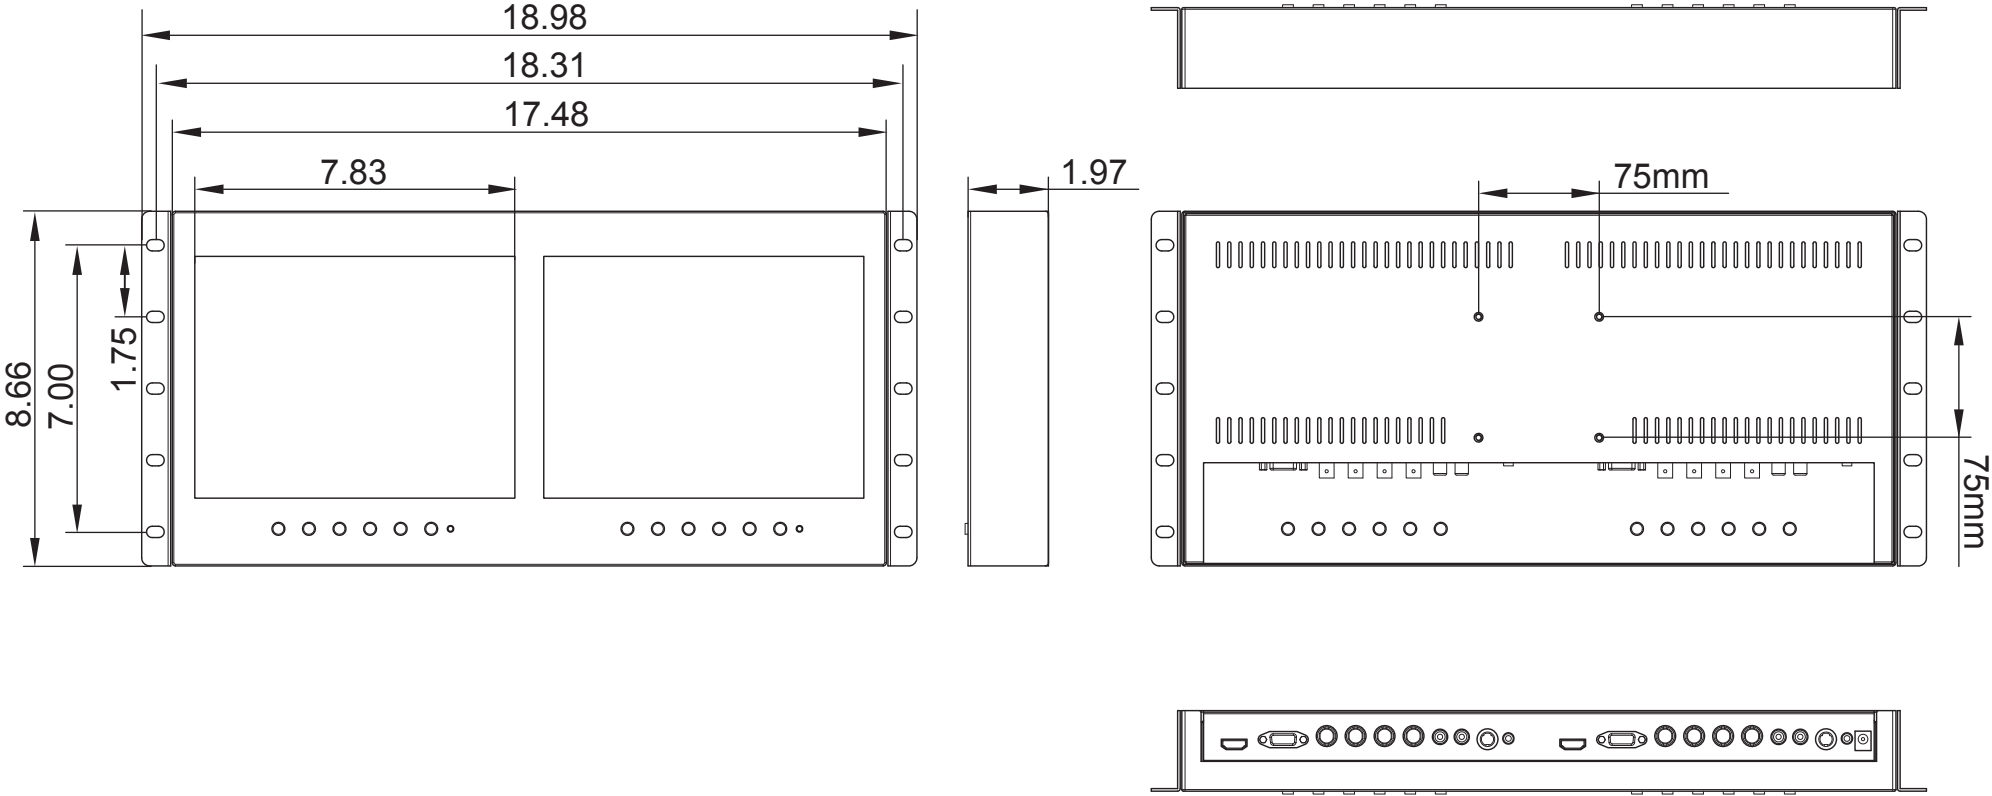

LCDR5U09-01 5U 9" Rackmount Dual LCD Display

UNIT: INCH

MODEL NAME

LCDR5U09-01

PRODUCT DIMENSION (W x D x H)

18.98 x 1.97 x 8.66

(Inch)