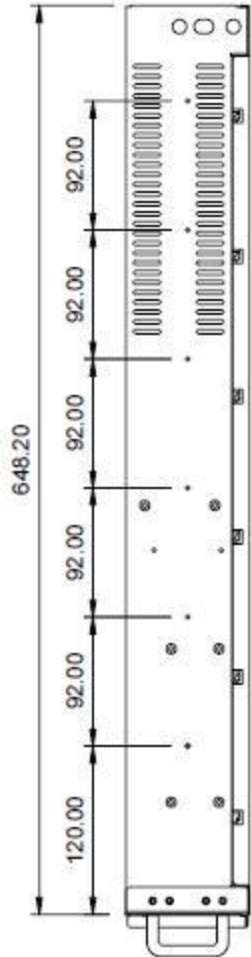

Dimension

RM2007

Left-side View

Top View

Right-side View

Rear View

Front in-side View

3.5HDD x 6

Front out-side View