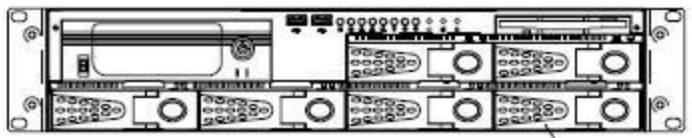

Dimension

RM2007

Left-side View

Top View

Right-side View

Rear View

Front in-side View

3.5HDD x 6

Front out-side View