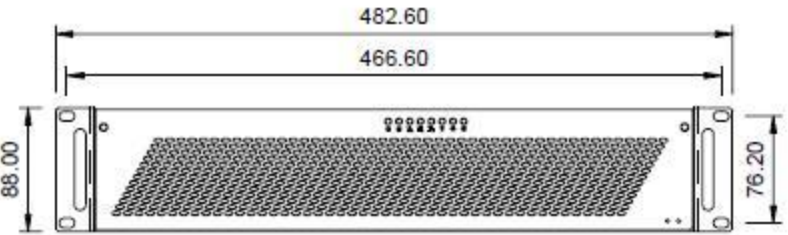

Dimension

RM2007

Left-side View

Top View

Right-side View

Rear View

Front in-side View

3.5HDD x 6

Front out-side View