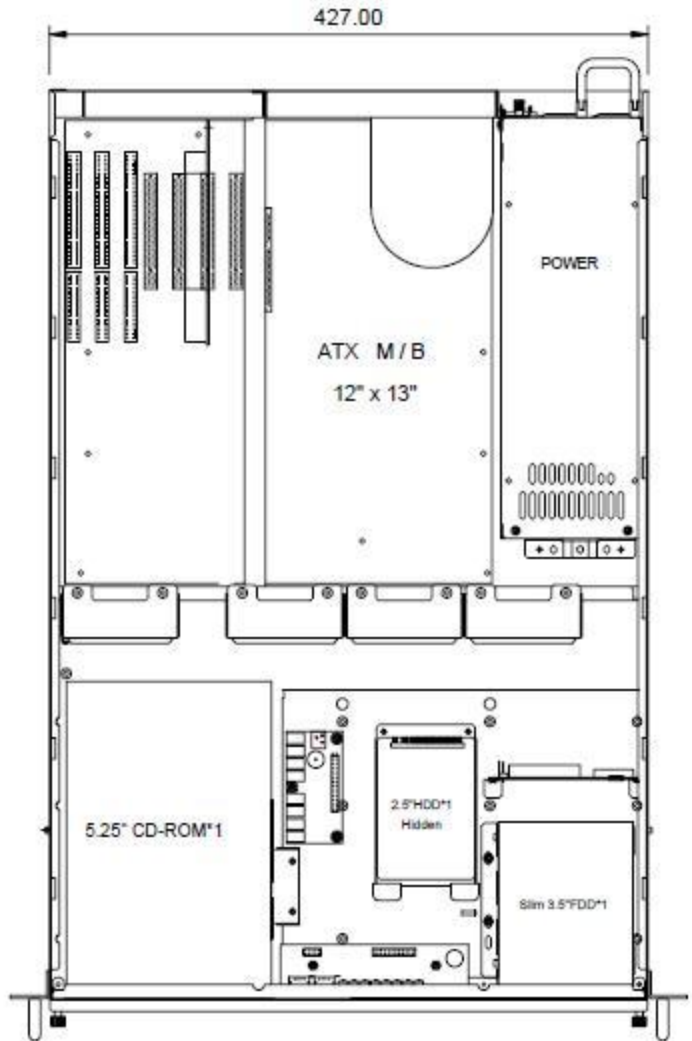

Dimension

RM2007

Left-side View

Top View

Right-side View

Rear View

Front in-side View

3.5HDD x 6

Front out-side View