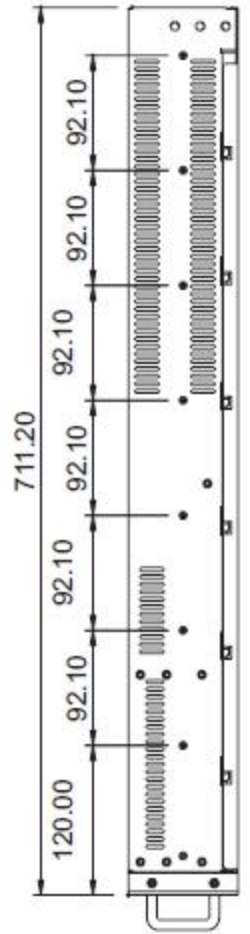

Dimension

RM2014

Synergy Global Technology Inc
www.RackmountMart.com

Left-side View

Top View

Right-side View

Rear View

Front in-side View