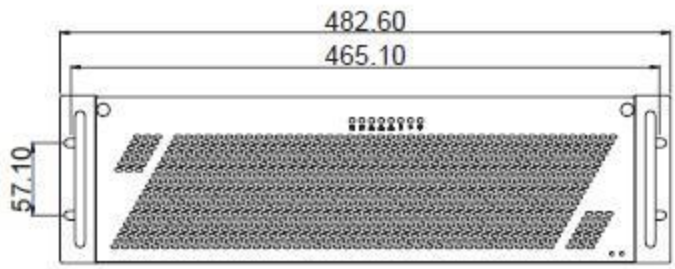

Dimension

RM3006

Rear View

Swappable IDE/SATA/SCSI 320 or SAS Tray x12

Front in-side View

Front out-side View