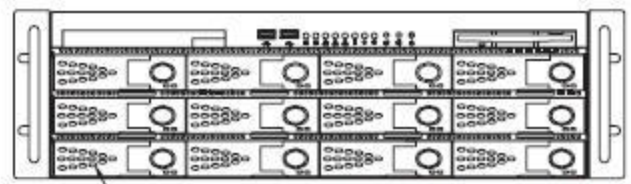

Dimension

RM3006

Rear View

Swappable IDE/SATA/SCSI 320 or SAS Tray x12

Front in-side View

Front out-side View