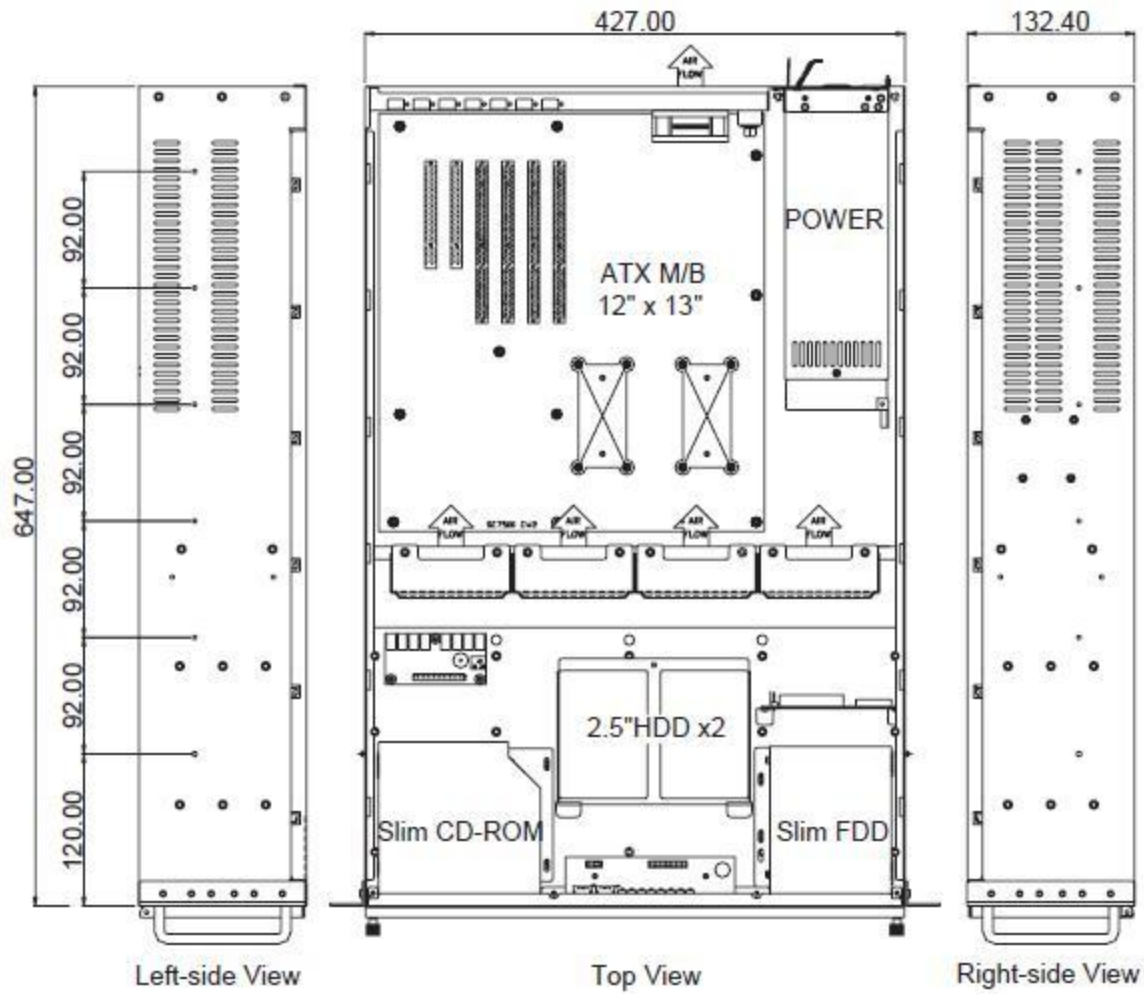

Dimension

RM3006

Rear View

Swappable IDE/SATA/SCSI 320 or SAS Tray x12

Front in-side View

Front out-side View