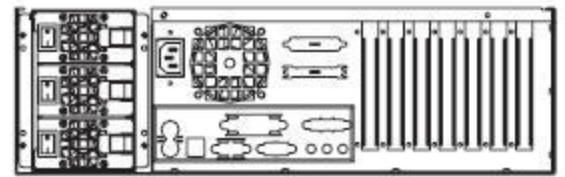

Dimension

RM3006

Rear View

Swappable IDE/SATA/SCSI 320 or SAS Tray x12

Front in-side View

Front out-side View