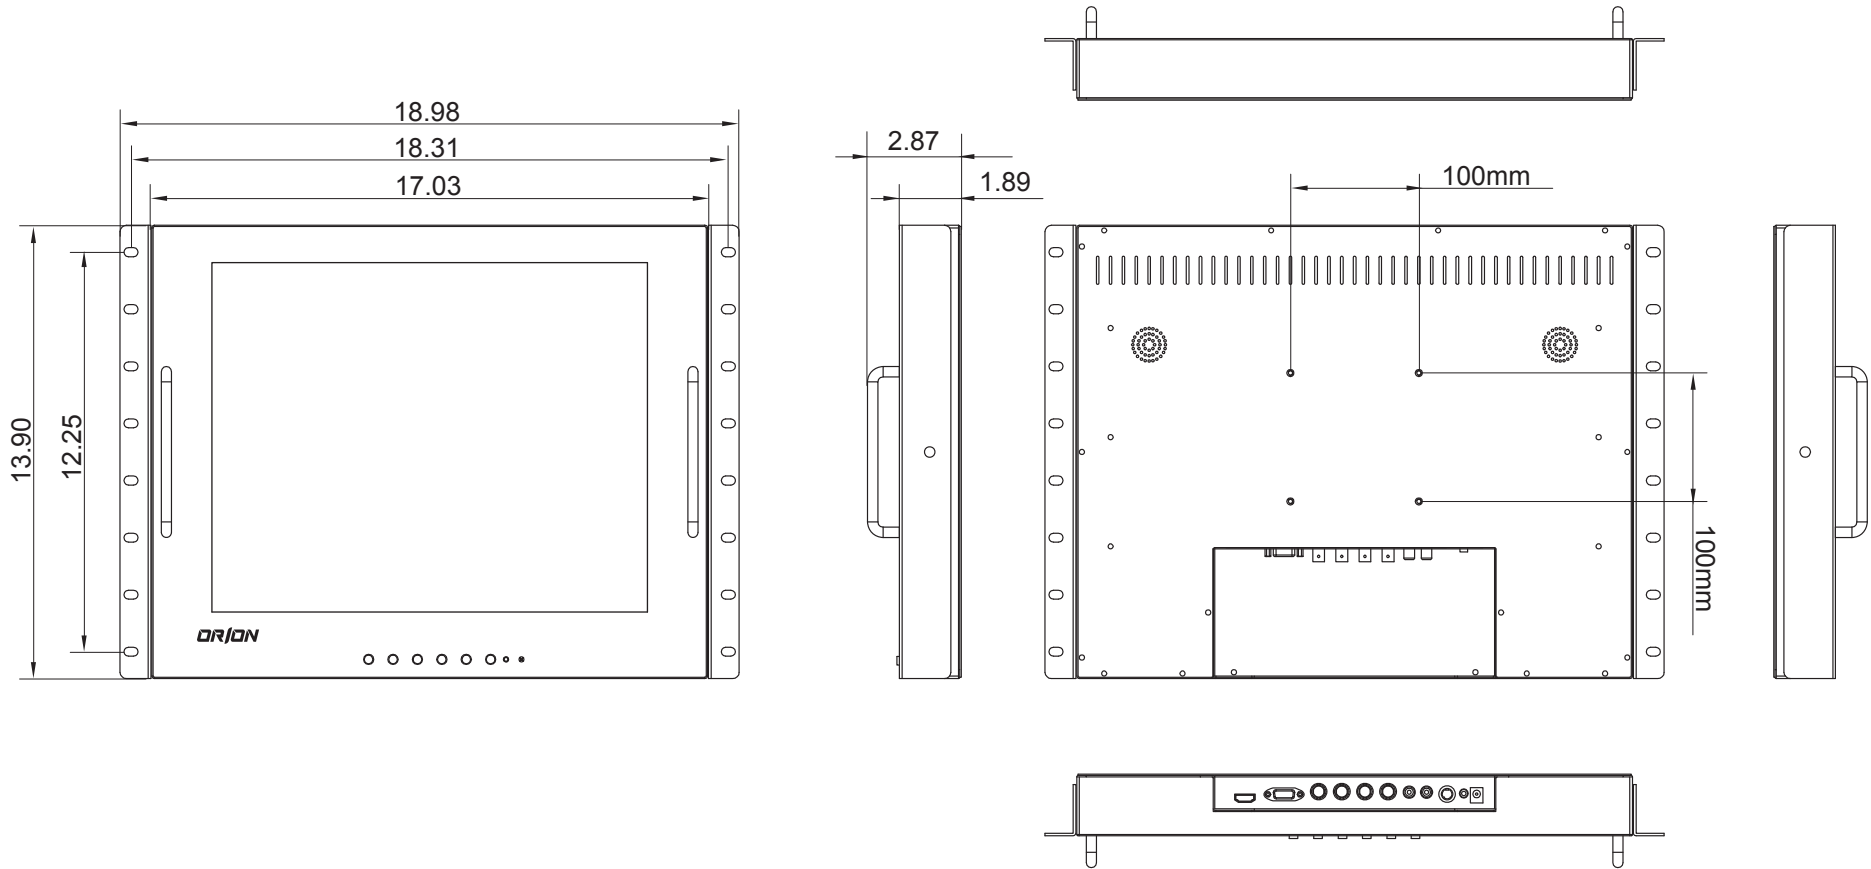

LCDR8U17-06 8U Tiltable Rack Mount 17" LCD Display

MODEL NAME

LCDR8U17-06

PRODUCT DIMENSION

18.98 W x 2.87 D x 13.90 H

(Inch)