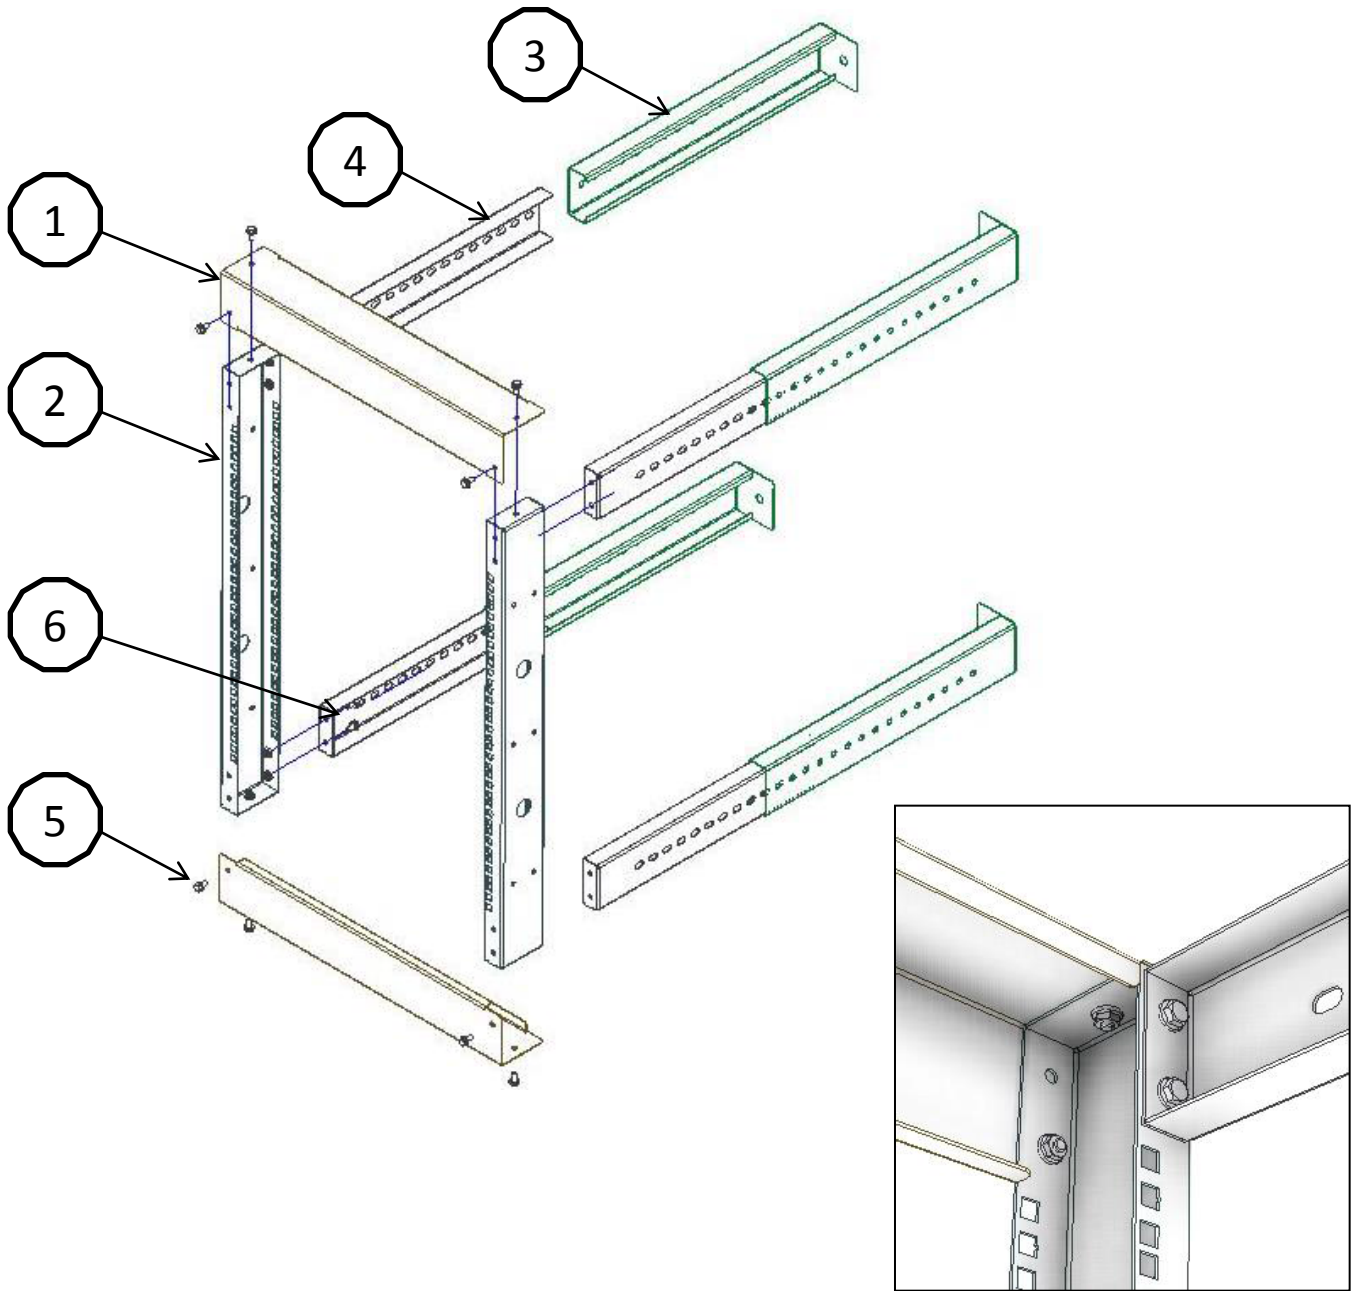

Open Wall Mount Frame Assembly Instructions

Assembly view

Exploded view

Model	U/RMS	Height	External Width	Adjustable Depth
WR1007-F	6U	17"	20.25"	18"-30"
WR1005-F	8U	20.5"	20.25"	18"-30"
WR1008-F	9U	22.25"	20.25"	18"-30"
WR1003-F	12U	27.5"	20.25"	18"-30"
WR1006-F	16U	34.5"	20.25"	18"-30"
WR1004-F	20U	41.5"	20.25"	18"-30"

Open Wall Mount Frame Assembly Instructions

Detail-A

- | | |
|-----------------------------------|---------------------------------|
| 1) Rack Frame Member Top & Bottom | 5) Hex Flange Bolt, M6 X 12 L |
| 2) Vertical Member | 6) Hex Flange Nut ,M6 |
| 3) Depth Member A | 7) Hardware Kit (separate pack) |
| 4) Depth Member B | |