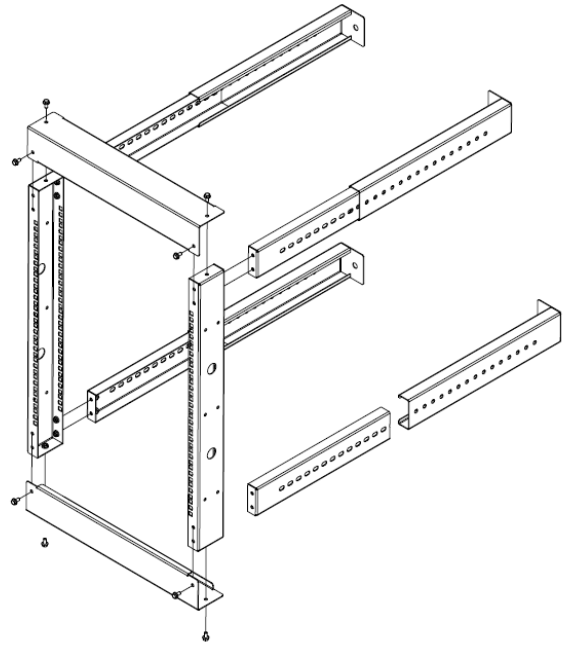

Open Wall Mount Frame Assembly Instructions

Assembly view

Exploded view

Model	U/RMS	Height	External Width	Adjustable Depth
WR1007-F	6U	17"	20.25"	18"-30"
WR1005-F	8U	20.5"	20.25"	18"-30"
WR1008-F	9U	22.25"	20.25"	18"-30"
WR1003-F	12U	27.5"	20.25"	18"-30"
WR1006-F	16U	34.5"	20.25"	18"-30"
WR1004-F	20U	41.5"	20.25"	18"-30"

Open Wall Mount Frame Assembly Instructions

Detail-A

- | | |
|-----------------------------------|---------------------------------|
| 1) Rack Frame Member Top & Bottom | 5) Hex Flange Bolt, M6 X 12 L |
| 2) Vertical Member | 6) Hex Flange Nut ,M6 |
| 3) Depth Member A | 7) Hardware Kit (separate pack) |
| 4) Depth Member B | |