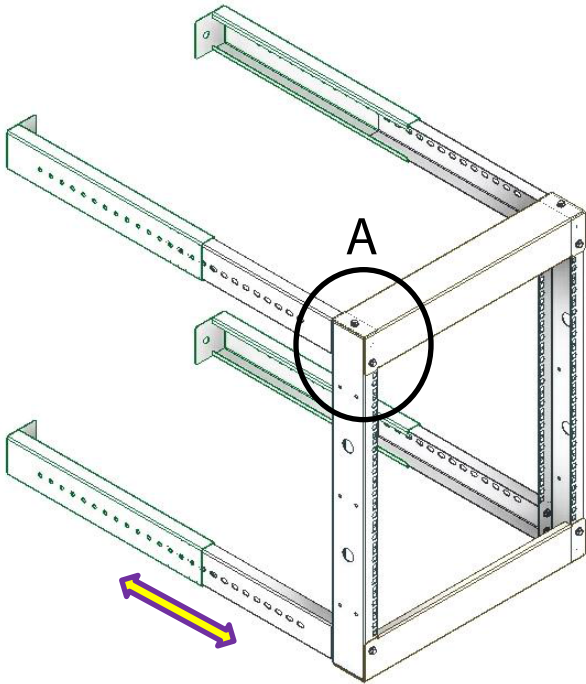

Open Wall Mount Frame Assembly Instructions

Assembly view

Exploded view

Model	U/RMS	Height	External Width	Adjustable Depth
WR1007-F	6U	17"	20.25"	18"-30"
WR1005-F	8U	20.5"	20.25"	18"-30"
WR1008-F	9U	22.25"	20.25"	18"-30"
WR1003-F	12U	27.5"	20.25"	18"-30"
WR1006-F	16U	34.5"	20.25"	18"-30"
WR1004-F	20U	41.5"	20.25"	18"-30"

Open Wall Mount Frame Assembly Instructions

Detail-A

- | | |
|-----------------------------------|---------------------------------|
| 1) Rack Frame Member Top & Bottom | 5) Hex Flange Bolt, M6 X 12 L |
| 2) Vertical Member | 6) Hex Flange Nut ,M6 |
| 3) Depth Member A | 7) Hardware Kit (separate pack) |
| 4) Depth Member B | |