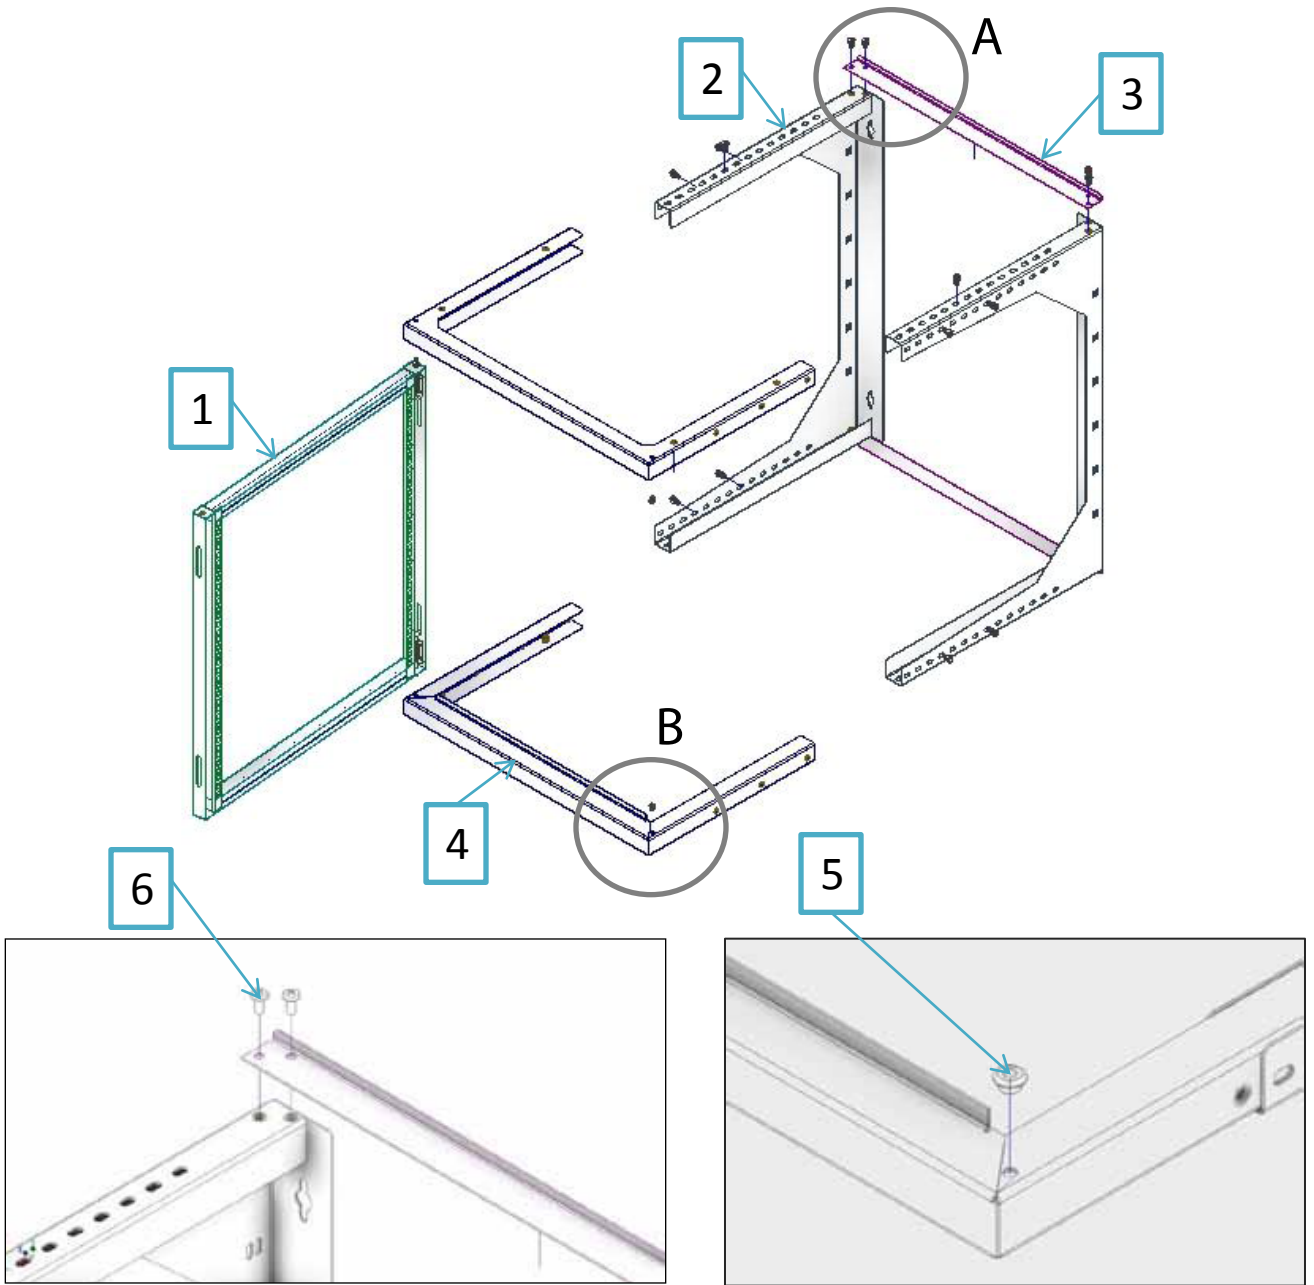

Assembly Instruction

Open Swing Out Frame

Model	U/RMS	Height	External Width	Adjustable Depth
WR1007-S	6U	15.5"	21.65"	18"-30"
WR1005-S	8U	19"	21.65"	18"-30"
WR1008-S	9U	20.75"	21.65"	18"-30"
WR1003-S	12U	26"	21.65"	18"-30"
WR1004-S	20U	40"	21.65"	18"-30"

Detail-A

Detail-B

- 1) 19" Swing Rack Frame
- 2) Wall Mount Bracket
- 3) Top & Bottom Bracket
- 4) Extension Frames
- 5) PVC, Bush

- 6) PPH,Screw, M6 X 12 L
- 7) PPH, Screw, M6 X 50 L
- 8) Hardware Kit (Separate pack)