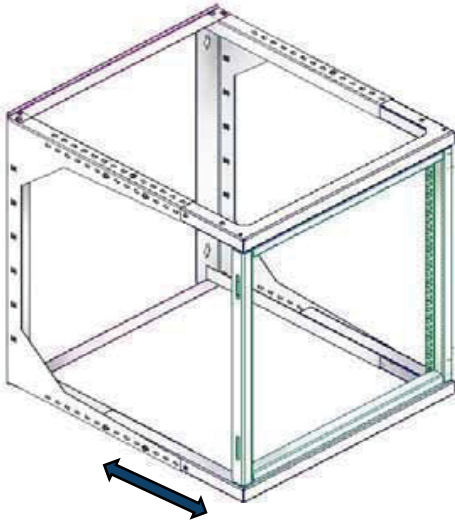

Assembly Instruction

Open Swing Out Frame

Model	U/RMS	Height	External Width	Adjustable Depth
WR1007-S	6U	15.5"	21.65"	18"-30"
WR1005-S	8U	19"	21.65"	18"-30"
WR1008-S	9U	20.75"	21.65"	18"-30"
WR1003-S	12U	26"	21.65"	18"-30"
WR1004-S	20U	40"	21.65"	18"-30"

Detail-A

Detail-B

- 1) 19" Swing Rack Frame
- 2) Wall Mount Bracket
- 3) Top & Bottom Bracket
- 4) Extension Frames
- 5) PVC, Bush

- 6) PPH,Screw, M6 X 12 L
- 7) PPH, Screw, M6 X 50 L
- 8) Hardware Kit (Separate pack)