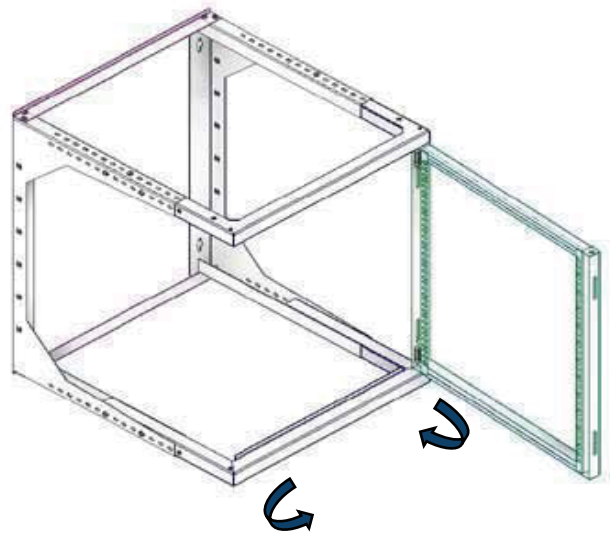

Assembly Instruction

Open Swing Out Frame

Model	U/RMS	Height	External Width	Adjustable Depth
WR1007-S	6U	15.5"	21.65"	18"-30"
WR1005-S	8U	19"	21.65"	18"-30"
WR1008-S	9U	20.75"	21.65"	18"-30"
WR1003-S	12U	26"	21.65"	18"-30"
WR1004-S	20U	40"	21.65"	18"-30"

Detail-A

Detail-B

- 1) 19" Swing Rack Frame
- 2) Wall Mount Bracket
- 3) Top & Bottom Bracket
- 4) Extension Frames
- 5) PVC, Bush

- 6) PPH,Screw, M6 X 12 L
- 7) PPH, Screw, M6 X 50 L
- 8) Hardware Kit (Separate pack)