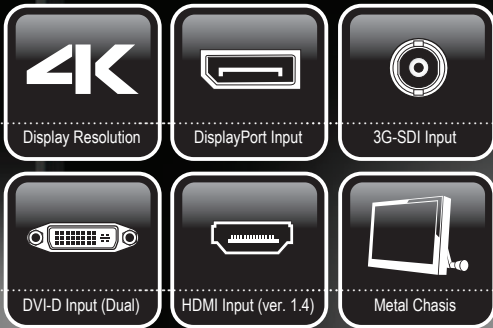

4K28 28" 4K Ultra Hi-Definition Monitor

4K ULTRA HI-DEFINITION PROFESSIONAL MONITOR

4K UHD LED

BUILT TO RUN 24 X 7 X 365 CONTINUOUSLY

OVERVIEW

Our newly developed 27.89 inch professional monitors featuring a full 4K 3840 x 2160 resolution. These monitors accept 4K signals at the multiple various video interface, Display port / 60p, HDMI / 30p, DVI-D / 30p also accept full SDI signal & VGA up to 1920 x 1080 / 60p for various application use.

FEATURES

- » High Contrast 3840 x 2160 Resolution Panel with LED Backlight
- » Anti-Reflection Front Coating
- » Full 60fps Frame Rate (Display port)
- » Multi-Input Interface: Display Port, HDMI, DVI-D, SDI, VGA
- » Image Rotation: Landscape and Portrait
- » Menu Rotation: Landscape and Portrait
- » Aspect Ratio: Auto / Full / 4:3 / 5:4 / 1:1
- » Dynamic Contrast: ON / OFF
- » Gamma Selection: 1.8 / 2.0 / 2.2 / 2.4 and 2.6
- » Color and Monochrome Selection
- » Super Resolution: ON / OFF