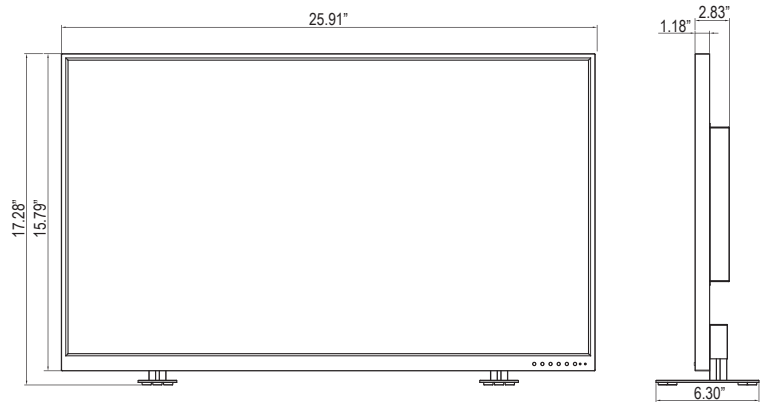

DIMENSIONS