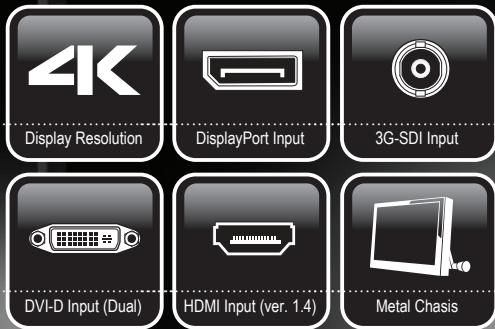

4K40 40" 4K Ultra Hi-Definition Monitor

4K ULTRA Hi-DEFINITION PROFESSIONAL MONITOR

4K UHD LED

BUILT TO RUN 24 X 7 X 365 CONTINUOUSLY

OVERVIEW

Our newly developed 39.5 inch professional monitors featuring a full 4K 3840 x 2160 resolution. These monitors accept 4K signals at the multiple various video interface, Display port / 60p, HDMI / 30p, DVI-D / 30p also accept full SDI signal & VGA up to 1920 x 1080 / 60p for various application use.

FEATURES

- » High Contrast 3840 x 2160 Resolution Panel with LED Backlight
- » Anti-Reflection Front Coating
- » Full 60fps Frame Rate (Display port)
- » Multi-Input Interface: Display Port, HDMI, DVI-D, SDI, VGA
- » Image Rotation: Landscape and Portrait
- » Menu Rotation: Landscape and Portrait
- » Aspect Ratio: Auto / Full / 4:3 / 5:4 / 1:1
- » Dynamic Contrast: ON / OFF
- » Gamma Selection: 1.8 / 2.0 / 2.2 / 2.4 and 2.6
- » Color and Monochrome Selection
- » Super Resolution: ON / OFF