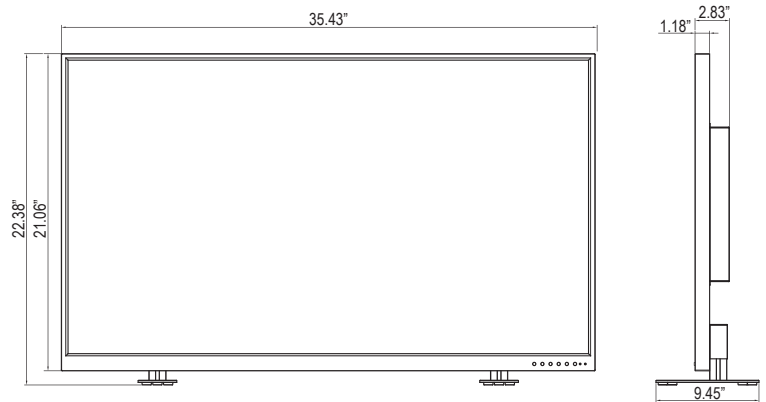

DIMENSIONS