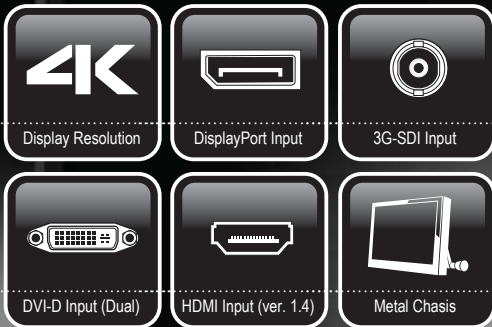

4K55 55" 4K Ultra Hi-Definition Monitor

4K ULTRA Hi-DEFINITION PROFESSIONAL MONITOR

4K UHD LED

BUILT TO RUN 24 X 7 X 365 CONTINUOUSLY

OVERVIEW

Our newly developed 55 inch professional monitors featuring a full 4K 3840 x 2160 resolution. These monitors accept 4K signals at the multiple various video interface, Display port / 60p, HDMI / 30p, DVI-D / 30p also accept full SDI signal & VGA up to 1920 x 1080 / 60p for various application use.

FEATURES

- » High Contrast 3840 x 2160 Resolution Panel with LED Backlight
- » Anti-Reflection Front Coating
- » Full 60fps Frame Rate (Display port)
- » Multi-Input Interface: Display Port, HDMI, DVI-D, SDI, VGA
- » Image Rotation: Landscape and Portrait
- » Menu Rotation: Landscape and Portrait
- » Aspect Ratio: Auto / Full / 4:3 / 5:4 / 1:1
- » Dynamic Contrast: ON / OFF
- » Gamma Selection: 1.8 / 2.0 / 2.2 / 2.4 and 2.6
- » Color and Monochrome Selection
- » Super Resolution: ON / OFF