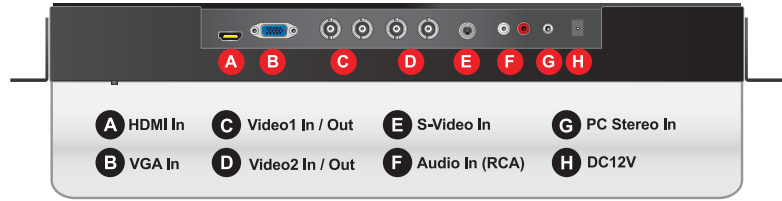

INPUT INTERFACE