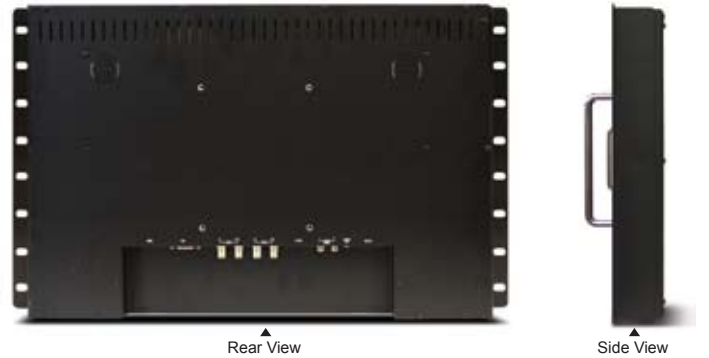

SPECIFICATIONS

Display	
Screen Size	17 Inch
Max. Resolution	1280 x 1024 @ 75Hz
Pixel Pitch	0.264 x 0.264mm
Brightness	250cd/m²
Contrast Ratio	1000 : 1
Aspect Ratio	5 : 4
Viewing Angle (H/V)	170° / 160°
Display Color	16.7 Million
Response Time	< 5ms
Video System	NTSC / PAL
Interface	
Video In / Out (BNC Type)	2 In / 2 Out
HDMI In	1 In
S-Video In	1 In
VGA In (15Pin D-Sub)	1 In
Audio In (RCA Type)	1 In
PC Stereo In	1 In
Transmitter	
Remote Control	Yes
Audio	
Built-in Speakers	Yes (1W x 2)
Features	
Filter Type	3D Motion Adaptive De-interlacer
Noise Reduction	Yes
Multi Language	English, Spanish, French, German, Italian
General	
Outline Dimension (W x H x D)	18.98" x 13.90" x 2.87"
Net Weight	5.76Kg (12.7 lbs)
Material / Color	Electronic galvanized iron / Black
Tilt Function	Yes
Consumption: < On	< 30W
Electrical Ratings	AC100 ~ 240V(50/60Hz)
Operating Temperature	0° ~ 40° C / 32° ~ 104° F
Storage Temperature	-20° ~ 60° C / -4° ~ 140° F
Mounts	
VESA™ Mount Size	100 x 100mm
Wall	SYWB-5, SYWB-10, SYWB-30, SYWB-31
Ceiling	SYCMK-01
Form Factor	8U Rack Mounting
Mount Type	Tilttable Rack Mount

TILT CAPABILITY

LCDR8U17-06 has flexible tilttable rack mount capability

INPUT INTERFACE

DIMENSIONS

OTHER VIEW

OPTIONAL MOUNTS