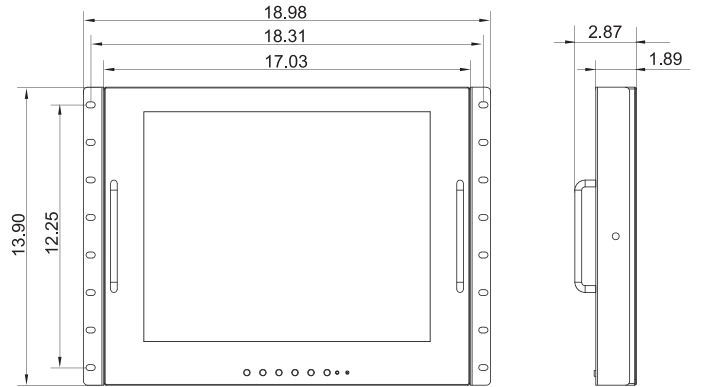

DIMENSIONS