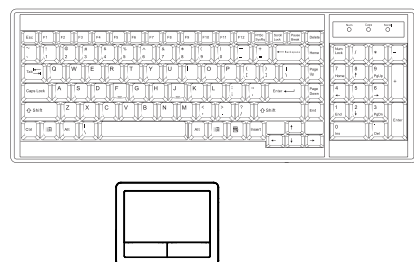

** Resolution related to LCD specification

2K KVM	IP	Remote	8-port
	0	0	-8HD

2K KVM Cable

Resolution Support **: 16:9 - max. 2560 x 1440
16:10 - max. 1920 x 1200
4:3 - max. 1600 x 1200

DVI-D KVM	IP	Remote	12-port
	0	0	-12DVI

DVI-D USB KVM Cable

Resolution Support **: 16:10 - max. 1920 x 1200
16:9 - max. 1920 x 1080
4:3 - max. 1600 x 1200

Cat6 Matrix KVM	IP	Remote	8-port	16-port	32-port
	1	1	-	-MU164IP2	-MU324IP2
	2	1	-	-MU163IP	-MU323IP
	0	1	-	-MU162	-MU322
	0	2	-	-MU163	-MU323
	0	3	-	-MU164	-MU324

Cat6 KVM Dongle

Resolution Support **: 16:10 - max. 1920 x 1200
16:9 - max. 1920 x 1080
4:3 - max. 1600 x 1200

Cat6 Combo KVM	IP	Remote	8-port	16-port	32-port
	1	0	-U8KVM2IP	-U16KVM2IP	-U32KVM2IP
	0	1	-U8KVM2	-U16KVM2	-U32KVM2
	0	0	-U8KVM	-U16KVM	-U32KVM

DB-15 Combo KVM	IP	Remote	8-port	16-port
	1	0	-8KVM2IP	-16KVM2IP
	0	1	-8KVM2	-16KVM2
	0	0	-8KVM-u	-16KVM-u

DB-15 VGA USB KVM Cable

Resolution Support **: 16:10 - max. 1920 x 1200
16:9 - max. 1920 x 1080
4:3 - max. 1600 x 1200

IP Console

High Performance KVM Access Over IP

Connector : RJ45
User management : 1 x active user, 15-user login
Network protocol : DHCP / BOOTP / DNS
Security : TLS 1.3, AES, LDAP, Active Directory (AD), HTTP(s)
Browser : Chrome, Firefox, Edge, etc.
Resolution : 16:9 - max. 1920 x 1080 / 16:10 - max. 1920 x 1200 / 4:3 - max. 1600 x 1200

Standard Keyboard

N keyboard integrated with touchpad

Supporting layouts

America U.S.

EMEA U.K. Germany France Russia Spain Italy

Asia Japan Korea

Keyboard Options

* US layout only

Sn SUN keyboard with touchpad