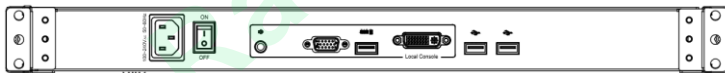

Features

- Dual slide rail capable LCD screen and keyboard tray independent operate.
- 1U 17.3 inch widescreen LCD Console Drawer
- DVI & VGA Port
- 1920 x 1080 high resolution
- Support FHD with 1080p resolution.
- Front 1xUSB, Rear 2xUSB 2.0 Type A, Sharing USB peripheral Device for computer (ex, flash disk, hard driver, KB/Mouse)
- 104-key keyboard with touch pad mouse.
- USB 2.0 Keyboard & Mouse
- Self-locking and auto release rails for ultra convenience.
- Build in 2x 2 watts speakers

Options

- Composite Video input
- HDMI or Display Port input
- 3G / HD / SD –SDI Broadcast grade input
- 48V, 24V or 12V DC Power

Rear of LCD1U17-48

Part No.		LCD1U17-48
Direct no. of Computers		1
KVM Connectors		DVI-D, VGA, USB
LCD	Size	17.3"
	Backlight	LED
	Resolution	1920*1080 Full HD (support resolution up to 1920x1200)
	Max.color	262K
	Luminance	300cd/m2
	View Angel (H/V)	140 / 120
Contrast Ratio		650 : 1
USB HUB		1x Front , 2x Rear USB 2.0 Type A for peripheral USB devices
Touch Screen		YES , for option (Driver needed)
KB/Mouse Emulation		USB 2.0
Audio		1 x 3.5 mm audio jack
Rack Depth		500mm to 1100mm (rack cabinet front rails to rear rails)
Power		100-240V AC 50/60Hz via IEC Type power cord
Environment		Operation temp: 0 to 50°C Storage temp: -20 to 60°C Humidity: 10% - 90%, non-condensing Shock: 10G acceleration (11ms duration) Vibration: 17 to 500Hz 1G PTP
Physical Dimensions / Net Weights		482x44.4x685mm (WxHxD) / 13.0KG