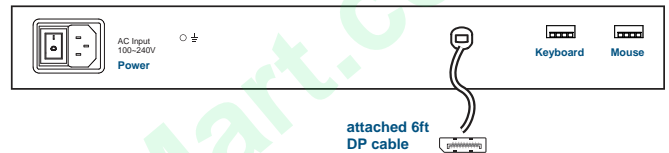

Model ( left side open )	Model ( right side open )
LCD1U23-01	LCD1U23-01R

**Benefits**

- ▶ 1U 23" 4K LCD console drawer
- ▶ 3840 x 2160@60Hz native resolution / 1.07B colors ( 10-bit )
- ▶ 2560 x 1440@60Hz QHD resolution support
- ▶ 1920 x 1080 & 1920 x 1200 resolution support
- ▶ Display port 1.2 video input / USB KB/MS
- ▶ 104-key keyboard with either touchpad or trackball
- ▶ Built-in dual stereo speakers
- ▶ One Man installation design
- ▶ Enhanced aesthetics with new molded front panel and 2-point lock

**Options**

- Front USB hub port for device access
- HDMI 2.0 video input \* ( **HDMI** )
- 3G / HD / SD-SDI Broadcast-grade input ( **SDI** )
- DC power : 12V / 24V / 48V / 110V / 125V / 250V
- MAC or SUN Micro keyboard options available

\* with 2 x USB cable for keyboard & mouse

**Product Specifications**

Console Port	
Video input attached 6ft DP cable	Display port 1.2
KB / MS bundled 6ft USB cable x 2	USB type A

LCD Panel	
Panel size ( diagonal )	23.8"
Native resolution	3840 x 2160@60Hz
Brightness ( cd/m <sup>2</sup> )	310
Contrast ratio ( typ )	1000 : 1
Colors	1.07 Billion, 10-bit
Viewing angle ( L/R/U/D )	89/89/89/89
Response time ( ms )	25
Dot pitch ( mm )	0.13725
Display area ( mm )	527.04H x 296.46V
Surface treatment	Anti-glare
Surface hardness	3H
Backlight type	LED
MTBF ( hrs )	30,000