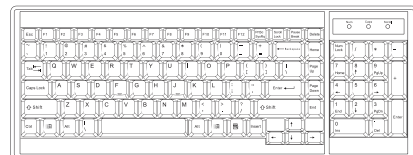

Supporting layouts

- **America** U.S.
- **EMEA** U.K. Germany France Russia Spain Italy
- **Asia** Japan Korea

Keyboard Options

* US layout only

Sn SUN keyboard with touchpad

Sb SUN keyboard with trackball