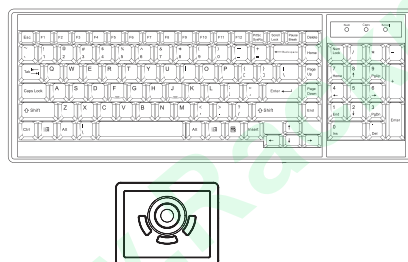

** Resolution related to LCD specification

2K KVM	IP	Remote	8-port
	0	0	-8HD

2K KVM Cable

Resolution Support **: 16:9 - max. 2560 x 1440
16:10 - max. 1920 x 1200
4:3 - max. 1600 x 1200

DVI-D KVM	IP	Remote	12-port
	0	0	-12DVI

DVI-D USB KVM Cable

Resolution Support **: 16:10 - max. 1920 x 1200
16:9 - max. 1920 x 1080
4:3 - max. 1600 x 1200

Cat6 Matrix KVM	IP	Remote	8-port	16-port	32-port
	1	1	-	-MU164IP2	-MU324IP2
	2	1	-	-MU163IP	-MU323IP
	0	1	-	-MU162	-MU322
	0	2	-	-MU163	-MU323
	0	3	-	-MU164	-MU324

Cat6 KVM Dongle

Resolution Support **: 16:10 - max. 1920 x 1200
16:9 - max. 1920 x 1080
4:3 - max. 1600 x 1200

Cat6 Combo KVM	IP	Remote	8-port	16-port	32-port
	1	0	-U8KVM2IP	-U16KVM2IP	-U32KVM2IP
	0	1	-U8KVM2	-U16KVM2	-U32KVM2
	0	0	-U8KVM	-U16KVM	-U32KVM

DB-15 Combo KVM	IP	Remote	8-port	16-port
	1	0	-8KVM2IP	-16KVM2IP
	0	1	-8KVM2	-16KVM2
	0	0	-8KVM-u	-16KVM-u

DB-15 VGA USB KVM Cable

Resolution Support **: 16:10 - max. 1920 x 1200
16:9 - max. 1920 x 1080
4:3 - max. 1600 x 1200

IP Console

High Performance KVM Access Over IP

Connector : RJ45
User management : 1 x active user, 15-user login
Network protocol : DHCP / BOOTP / DNS
Security : TLS 1.3, AES, LDAP, Active Directory (AD), HTTP(s)
Browser : Chrome, Firefox, Edge, etc.
Resolution : 16:9 - max. 1920 x 1080 / 16:10 - max. 1920 x 1200 / 4:3 - max. 1600 x 1200

Standard Keyboard

N keyboard integrated with touchpad

B keyboard integrated with trackball

Supporting layouts

America U.S.

EMEA U.K. Germany France Russia Spain Italy

Asia Japan Korea

Keyboard Options

* US layout only

Sn SUN keyboard with touchpad

Sb SUN keyboard with trackball