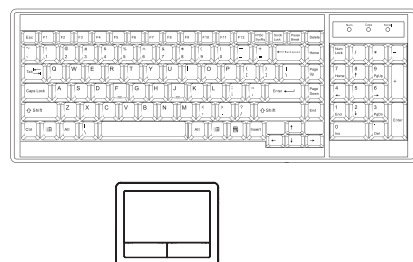

** Resolution related to LCD specification

2K KVM	IP	Remote	8-port
	0	0	-8HD

2K KVM Cable

Resolution Support **: 16:9 - max. 2560 x 1440
16:10 - max. 1920 x 1200
4:3 - max. 1600 x 1200

DVI-D KVM	IP	Remote	12-port
	0	0	-12DVI

DVI-D USB KVM Cable

Resolution Support **: 16:10 - max. 1920 x 1200
16:9 - max. 1920 x 1080
4:3 - max. 1600 x 1200

Cat6 Matrix KVM	IP	Remote	8-port	16-port	32-port
	1	1	-	-MU164IP2	-MU324IP2
	2	1	-	-MU163IP	-MU323IP
	0	1	-	-MU162	-MU322
	0	2	-	-MU163	-MU323
	0	3	-	-MU164	-MU324

Cat6 KVM Dongle

Resolution Support **: 16:10 - max. 1920 x 1200
16:9 - max. 1920 x 1080
4:3 - max. 1600 x 1200

Cat6 Combo KVM	IP	Remote	8-port	16-port	32-port
	1	0	-U8KVM2IP	-U16KVM2IP	-U32KVM2IP
	0	1	-U8KVM2	-U16KVM2	-U32KVM2
	0	0	-U8KVM	-U16KVM	-U32KVM

DB-15 Combo KVM	IP	Remote	8-port	16-port
	1	0	-8KVM2IP	-16KVM2IP
	0	1	-8KVM2	-16KVM2
	0	0	-8KVM-u	-16KVM-u

DB-15 VGA USB KVM Cable

Resolution Support **: 16:10 - max. 1920 x 1200
16:9 - max. 1920 x 1080
4:3 - max. 1600 x 1200

IP Console

High Performance KVM Access Over IP

Connector : RJ45
User management : 1 x active user, 15-user login
Network protocol : DHCP / BOOTP / DNS
Security : TLS 1.3, AES, LDAP, Active Directory (AD), HTTP(s)
Browser : Chrome, Firefox, Edge, etc.
Resolution : 16:9 - max. 1920 x 1080 / 16:10 - max. 1920 x 1200 / 4:3 - max. 1600 x 1200

Standard Keyboard

N keyboard integrated with touchpad

B keyboard integrated with trackball

Supporting layouts

America U.S.

EMEA U.K. Germany France Russia Spain Italy

Asia Japan Korea

Keyboard Options

* US layout only

Sn SUN keyboard with touchpad

Sb SUN keyboard with trackball