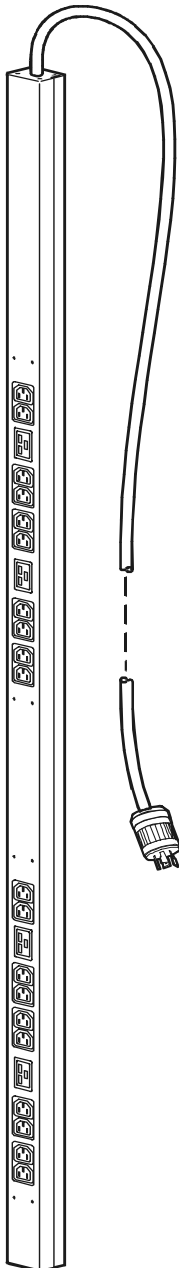

Synergy Global Technology Inc

www.RackmountMart.com

Basic Rack PDU

Overview

Outlets. The Rack PDU has twenty (20) IEC-320-C13 outlet, and four (4) IEC-320-C19 outlets.

Power cord. The 10-foot (3.05-meter) power cord terminates with a NEMA L6-20 connector.

RA5024-C-20A-L620

Specifications

Electrical

| | |
|--------------------------|---|
| Input connector | NEMA L6-20 plug |
| Output connectors | (20) IEC-320-C13 (4) IEC-320-C19 outlets |
| Nominal input voltage | 200 – 240 VAC |
| Acceptable input voltage | ± 10% of nominal voltage |
| Input frequency | 47– 63 Hz |

Physical

| | |
|------------------------------------|--|
| Dimensions (H × W × D) | 63.75 × 2.19 × 1.73 in (161.92 × 5.56 × 4.39 cm) |
| Shipping dimensions (H × W × D) | 84.00 × 6.00 × 5.00 in (213.36 × 15.24 × 12.7 cm) |
| Weight | 10 lb (4.54 kg) |