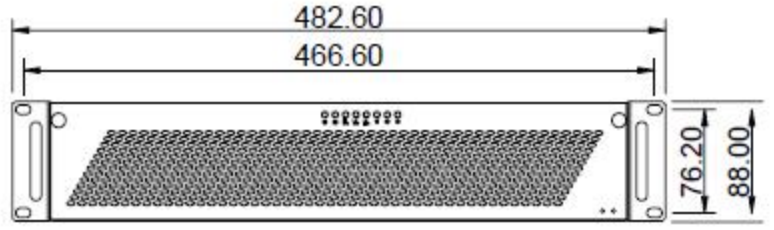

Dimension

RM2008

Left-side View

Top View

Right-side View

Rear View (-7L)

Rear View

Swappable IDE/SATA/SCSI 320 or SAS Tray x 8

Front in-side View

Front out-side View