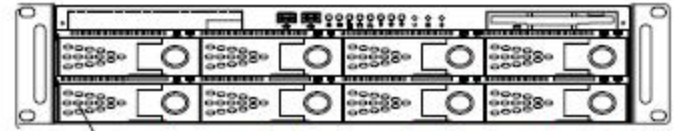

Dimension

RM2008

Left-side View

Top View

Right-side View

Rear View (-7L)

Rear View

Swappable IDE/SATA/SCSI 320 or SAS Tray x 8

Front in-side View

Front out-side View