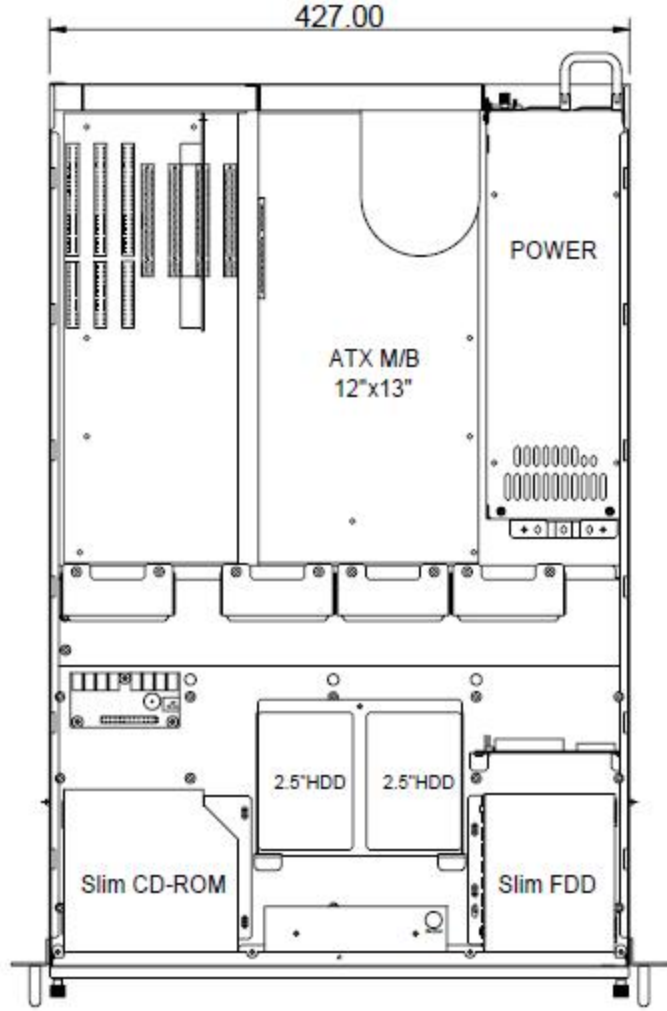

Dimension

RM2008

Left-side View

Top View

Right-side View

Rear View (-7L)

Rear View

Swappable IDE/SATA/SCSI 320 or SAS Tray x 8

Front in-side View

Front out-side View