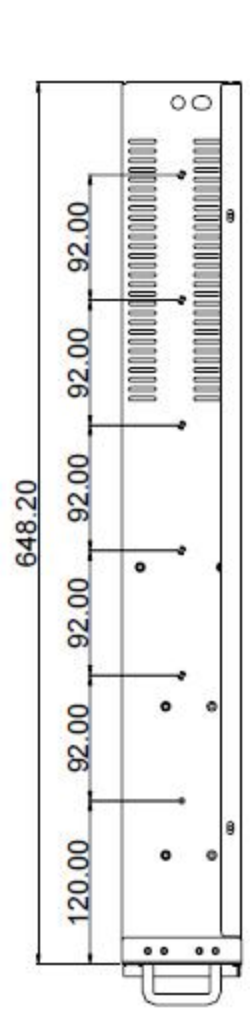

Dimension

RM2008

Left-side View

Top View

Right-side View

Rear View (-7L)

Rear View

Swappable IDE/SATA/SCSI 320 or SAS Tray x 8

Front in-side View

Front out-side View