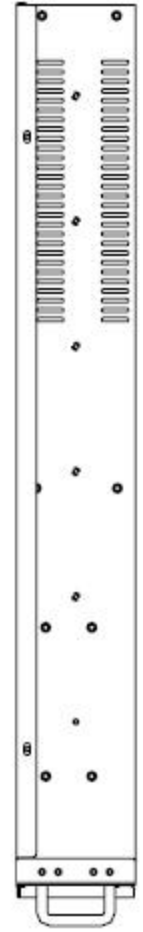

Dimension

RM2008

Left-side View

Top View

Right-side View

Rear View (-7L)

Rear View

Swappable IDE/SATA/SCSI 320 or SAS Tray x 8

Front in-side View

Front out-side View