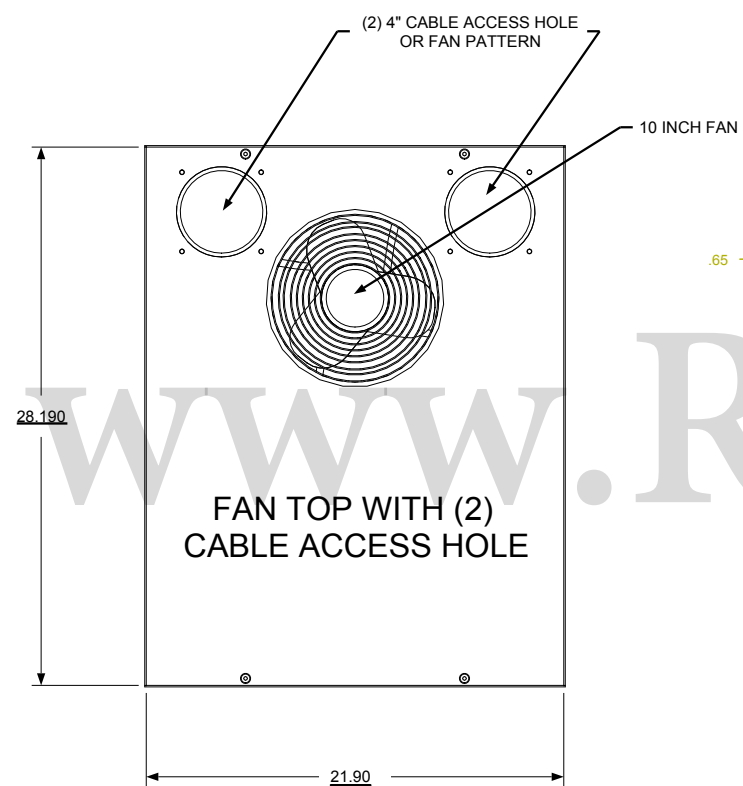

REVISION HISTORY			
REV	DESCRIPTION	DATE	APPROVED

F
E
D
C
B
A

F
E
D
C
B
A

Synergy Global Technology Inc
www.RackmountMart.com

PART NAME
14U X 30" DEEP; 19" RACKMOUNT
EXTRUDED ALUMINUM FRAME CABINET

DATE 3/1/16	PART # SY242030V	REV
SHEET		1 OF 1