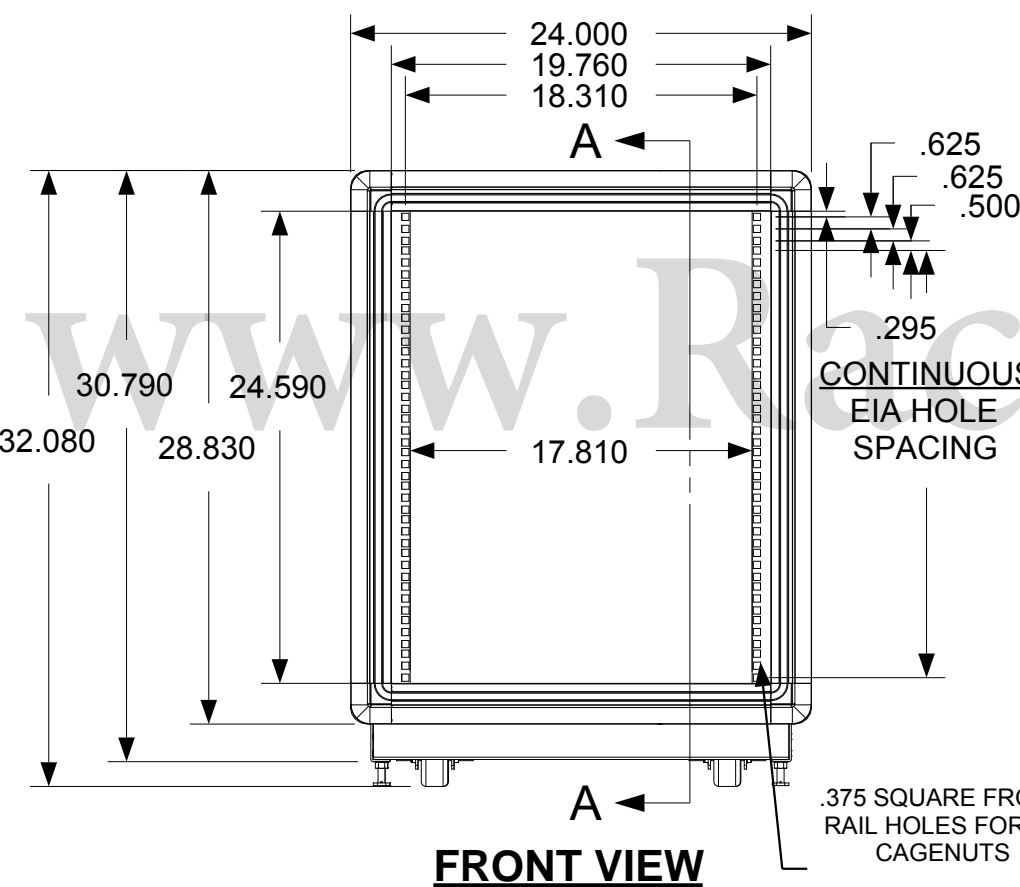

REVISION HISTORY			
REV	DESCRIPTION	DATE	APPROVED

F
E
D
C
B
A

F
E
D
C
B
A

Synergy Global Technology Inc
www.RackmountMart.com

PART NAME
14U X 30" DEEP; 19" RACKMOUNT
EXTRUDED ALUMINUM FRAME CABINET

DATE 3/1/16	PART # SY242030V	REV
SHEET		1 OF 1

9 8 7 6 5 4 3 2 1

9 8 7 6 5 4 3 2 1