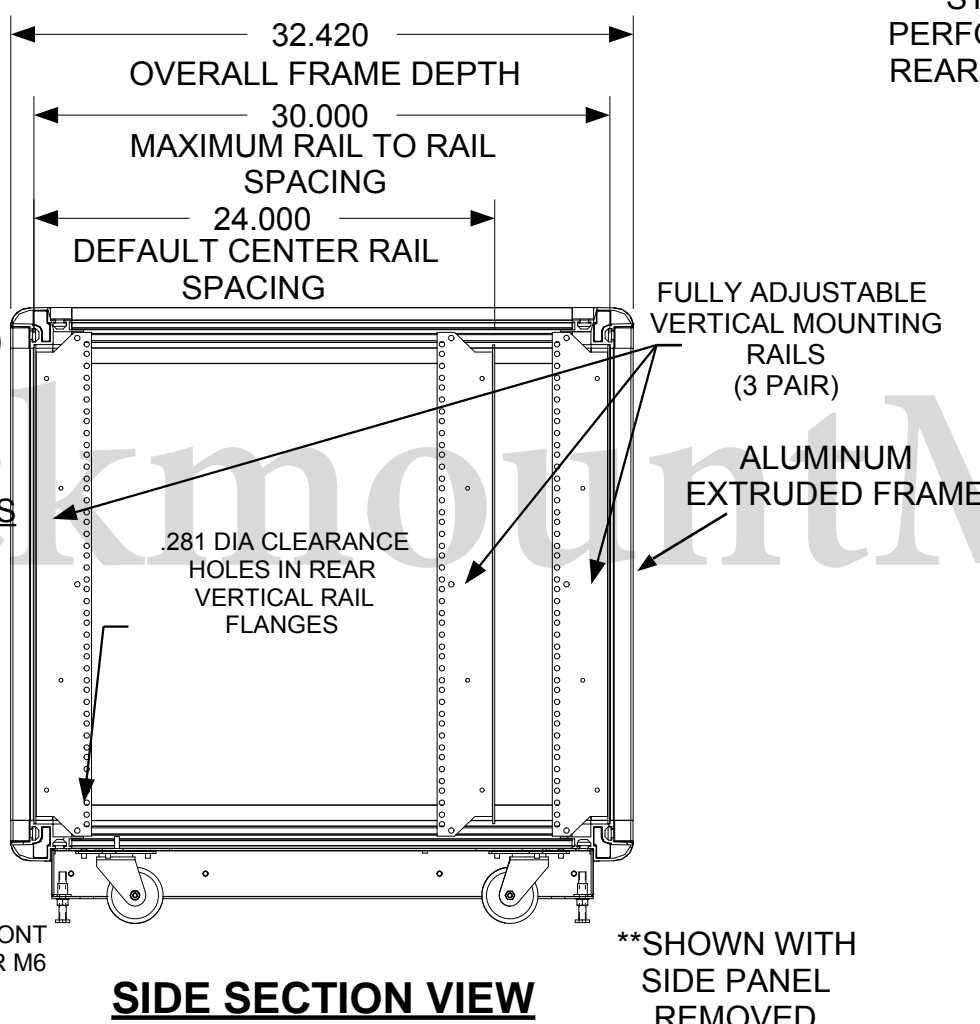

REVISION HISTORY			
REV	DESCRIPTION	DATE	APPROVED

F
E
D
C
B
A

F
E
D
C
B
A

Synergy Global Technology Inc
www.RackmountMart.com

PART NAME
14U X 30" DEEP; 19" RACKMOUNT
EXTRUDED ALUMINUM FRAME CABINET

DATE 3/1/16	PART # SY242030V	REV
SHEET		1 OF 1

9 8 7 6 5 4 3 2 1

9 8 7 6 5 4 3 2 1