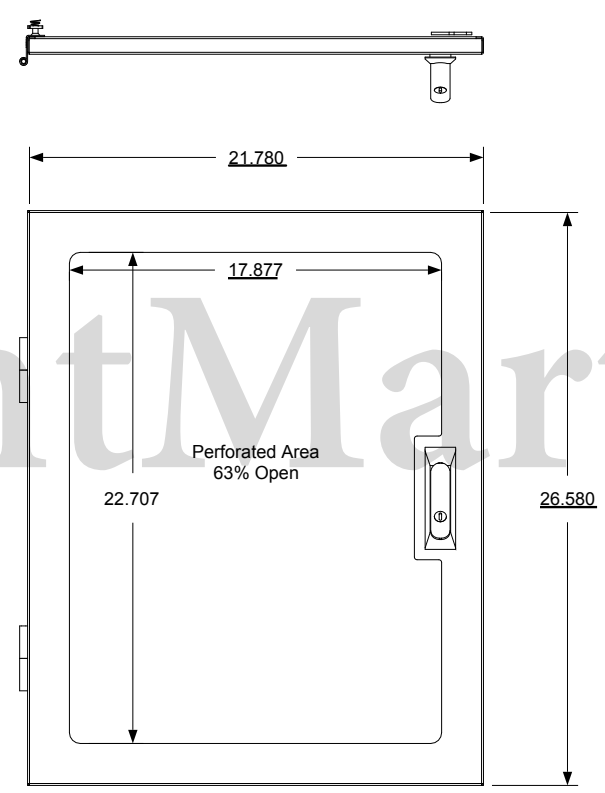

REVISION HISTORY			
REV	DESCRIPTION	DATE	APPROVED

F
E
D
C
B
A

F
E
D
C
B
A

Synergy Global Technology Inc
www.RackmountMart.com

PART NAME
14U X 30" DEEP; 19" RACKMOUNT
EXTRUDED ALUMINUM FRAME CABINET

DATE 3/1/16	PART # SY242030V	REV
SHEET		1 OF 1

9 8 7 6 5 4 3 2 1

9 8 7 6 5 4 3 2 1