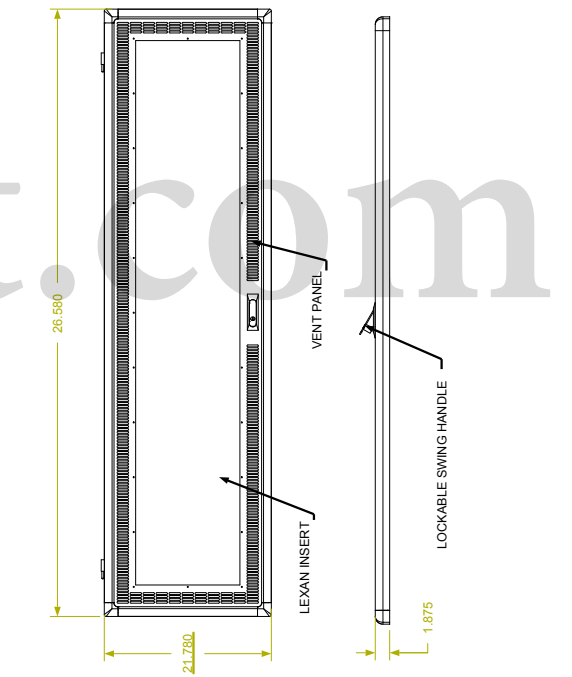

REVISION HISTORY			
REV	DESCRIPTION	DATE	APPROVED

F
E
D
C
B
A

F
E
D
C
B
A

Synergy Global Technology Inc
www.RackmountMart.com

PART NAME
14U X 30" DEEP; 19" RACKMOUNT
EXTRUDED ALUMINUM FRAME CABINET

DATE 3/1/16	PART # SY242030V	REV
SHEET		1 OF 1

9 8 7 6 5 4 3 2 1

9 8 7 6 5 4 3 2 1