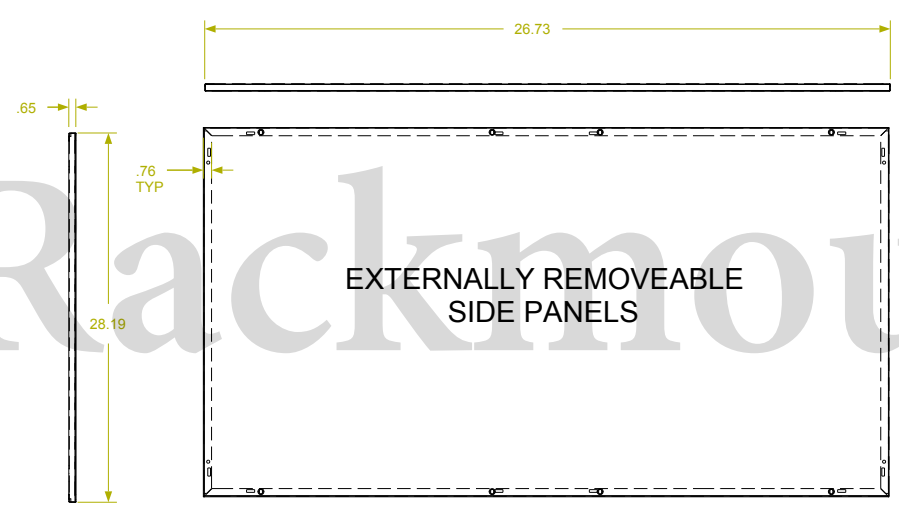

REVISION HISTORY			
REV	DESCRIPTION	DATE	APPROVED

F
E
D
C
B
A

F
E
D
C
B
A

Synergy Global Technology Inc
www.RackmountMart.com

PART NAME
14U X 30" DEEP; 19" RACKMOUNT
EXTRUDED ALUMINUM FRAME CABINET

DATE 3/1/16	PART # SY242030V	REV
SHEET		1 OF 1