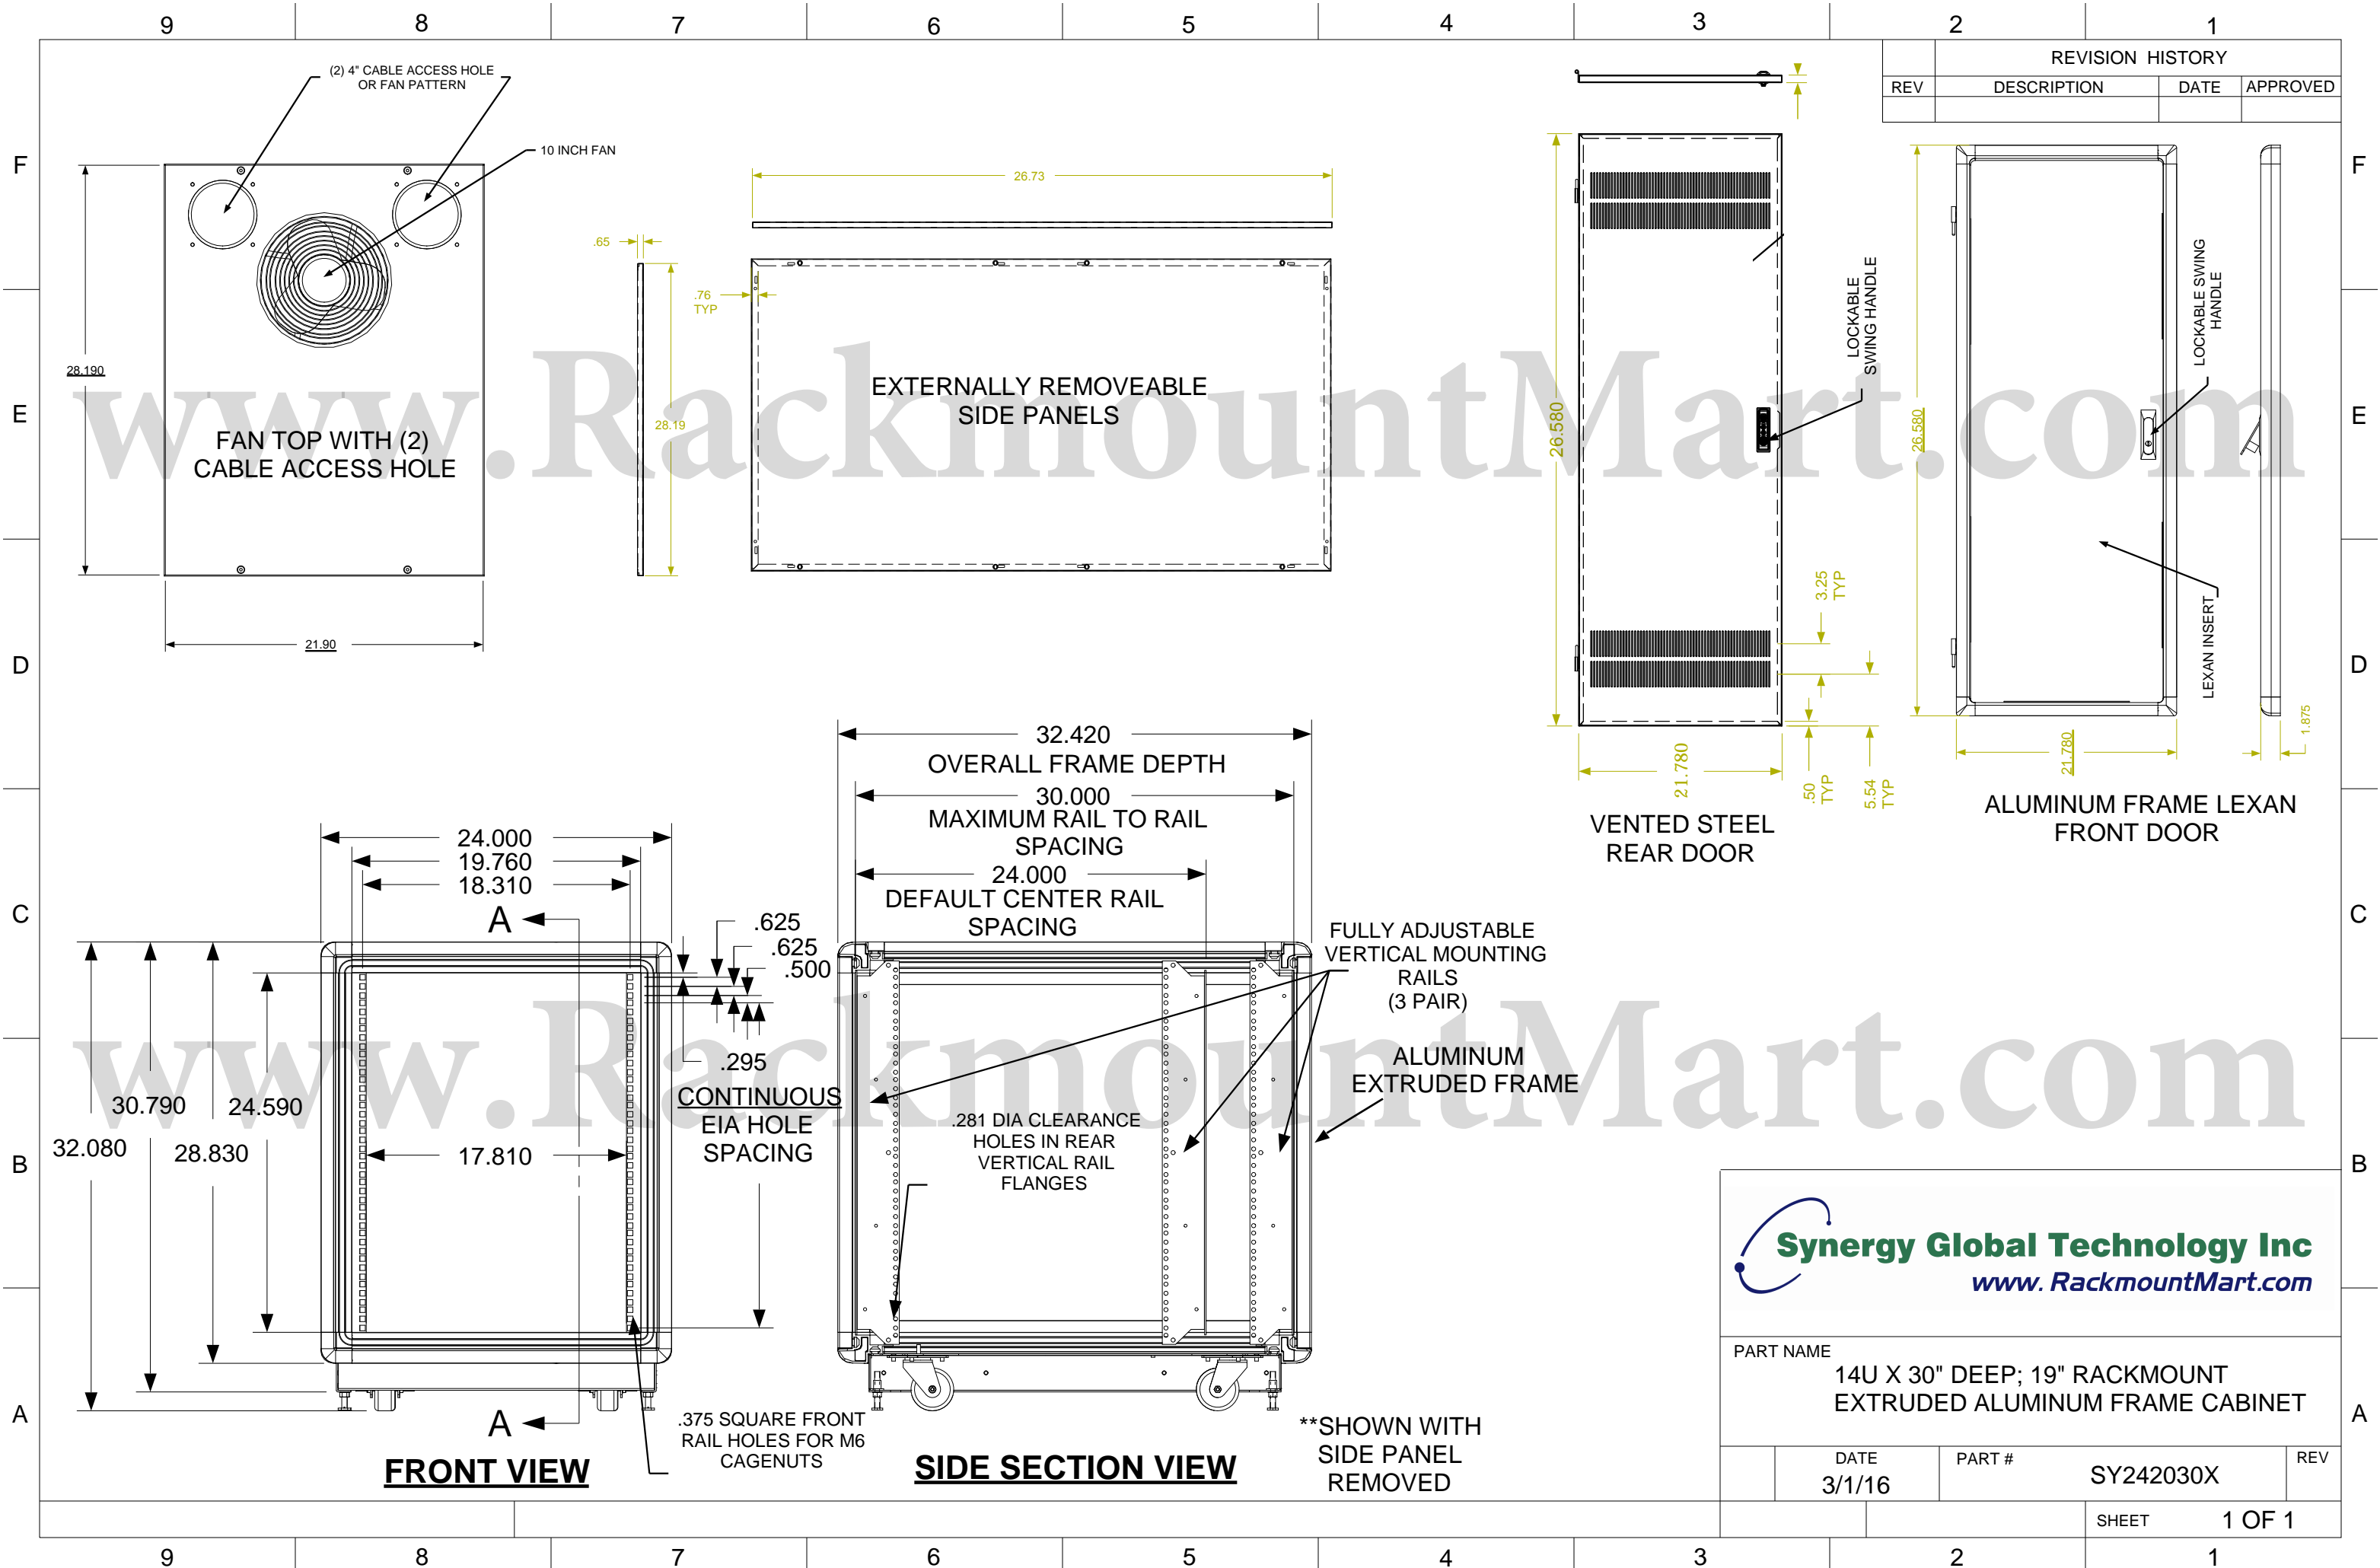

REVISION HISTORY			
REV	DESCRIPTION	DATE	APPROVED

**Synergy Global Technology Inc**  
www.RackmountMart.com

PART NAME  
14U X 30" DEEP; 19" RACKMOUNT  
EXTRUDED ALUMINUM FRAME CABINET

DATE 3/1/16	PART # SY242030X	REV
SHEET		1 OF 1