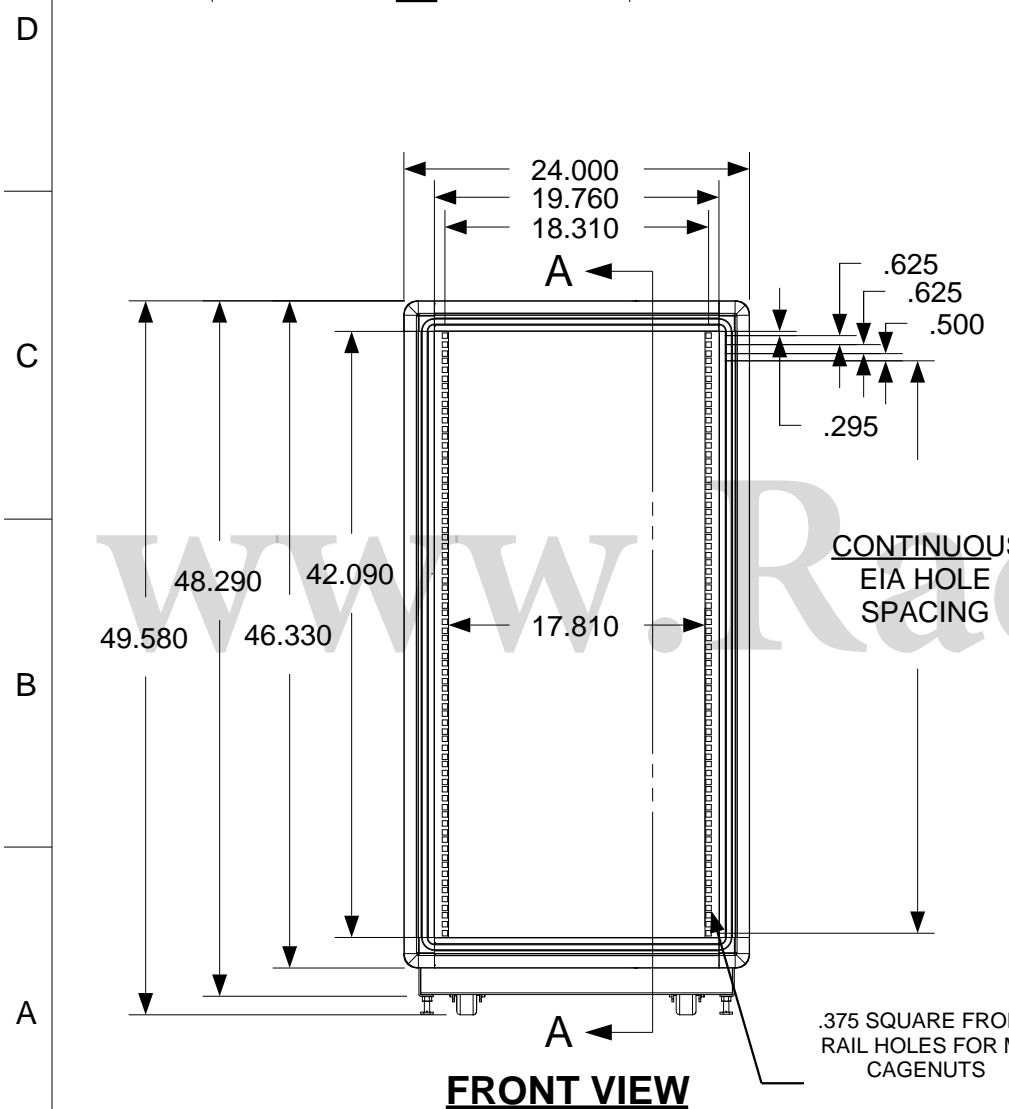

REVISION HISTORY			
REV	DESCRIPTION	DATE	APPROVED

Synergy Global Technology Inc
www.RackmountMart.com

PART NAME
24U X 30" DEEP; 19" RACKMOUNT EXTRUDED ALUMINUM FRAME CABINET

DATE 3/1/16	PART # SY422030P	REV
SHEET		1 OF 1