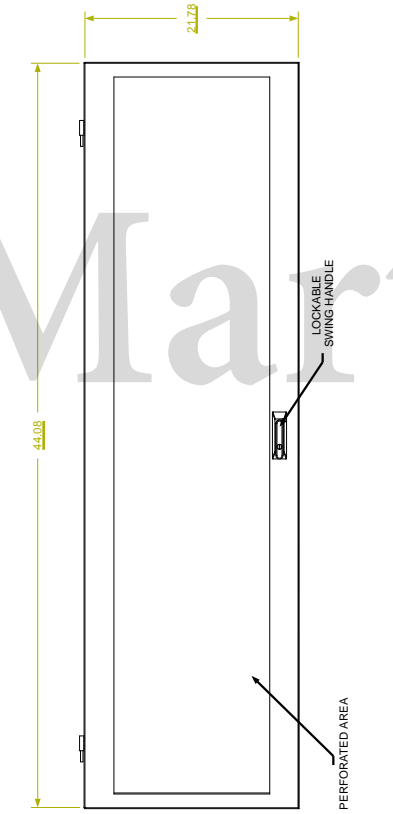

REVISION HISTORY			
REV	DESCRIPTION	DATE	APPROVED

Synergy Global Technology Inc
www.RackmountMart.com

PART NAME
24U X 30" DEEP; 19" RACKMOUNT EXTRUDED ALUMINUM FRAME CABINET

DATE 3/1/16	PART # SY422030P	REV
SHEET		1 OF 1