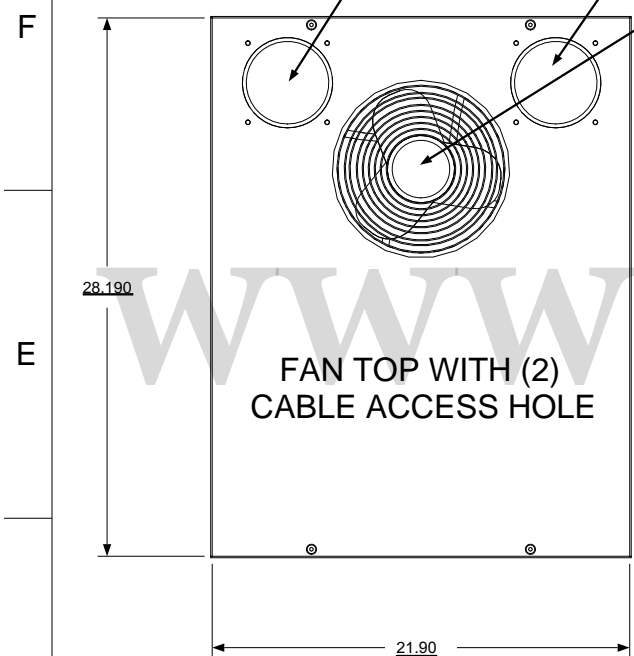

REVISION HISTORY			
REV	DESCRIPTION	DATE	APPROVED

Synergy Global Technology Inc
www.RackmountMart.com

PART NAME
24U X 30" DEEP; 19" RACKMOUNT EXTRUDED ALUMINUM FRAME CABINET

DATE 3/1/16	PART # SY422030P	REV
SHEET		1 OF 1