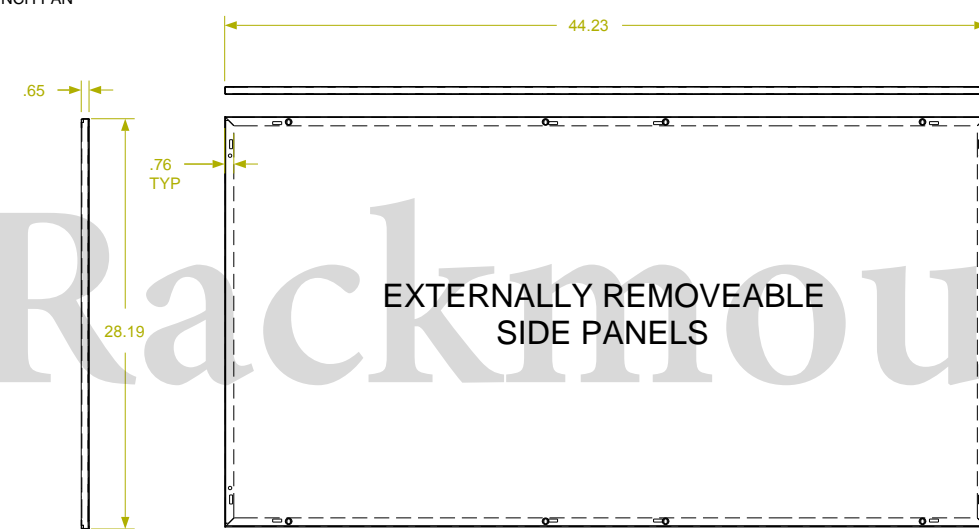

REVISION HISTORY			
REV	DESCRIPTION	DATE	APPROVED

Synergy Global Technology Inc
www.RackmountMart.com

PART NAME
24U X 30" DEEP; 19" RACKMOUNT EXTRUDED ALUMINUM FRAME CABINET

DATE 3/1/16	PART # SY422030P	REV
SHEET		1 OF 1