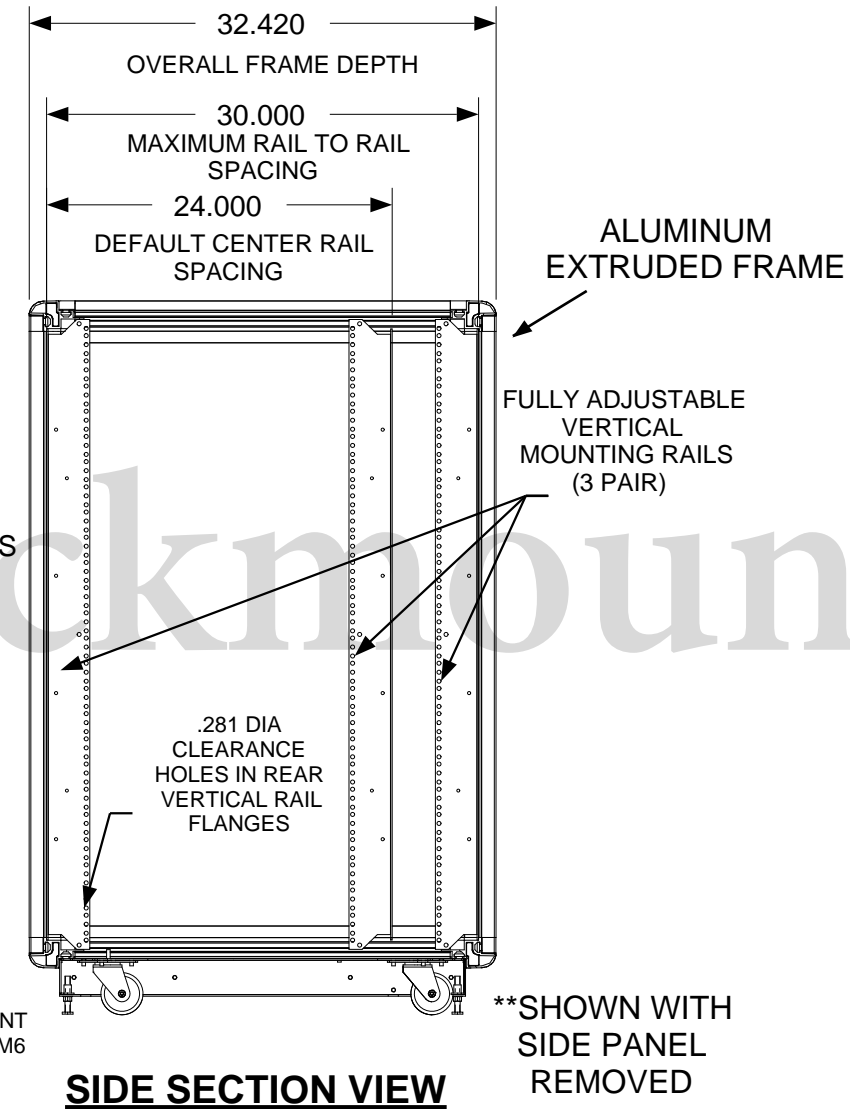

REVISION HISTORY			
REV	DESCRIPTION	DATE	APPROVED

Synergy Global Technology Inc
www.RackmountMart.com

PART NAME
24U X 30" DEEP; 19" RACKMOUNT EXTRUDED ALUMINUM FRAME CABINET

DATE 3/1/16	PART # SY422030P	REV
SHEET		1 OF 1