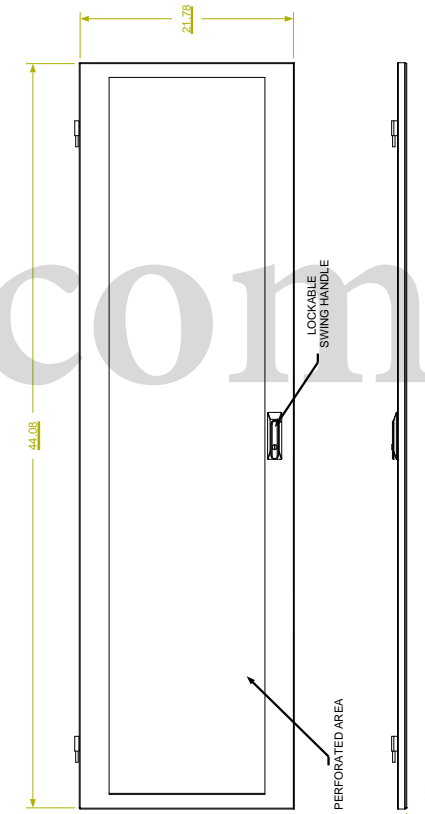

REVISION HISTORY			
REV	DESCRIPTION	DATE	APPROVED

Synergy Global Technology Inc
www.RackmountMart.com

PART NAME
24U X 30" DEEP; 19" RACKMOUNT EXTRUDED ALUMINUM FRAME CABINET

DATE 3/1/16	PART # SY422030P	REV
SHEET		1 OF 1