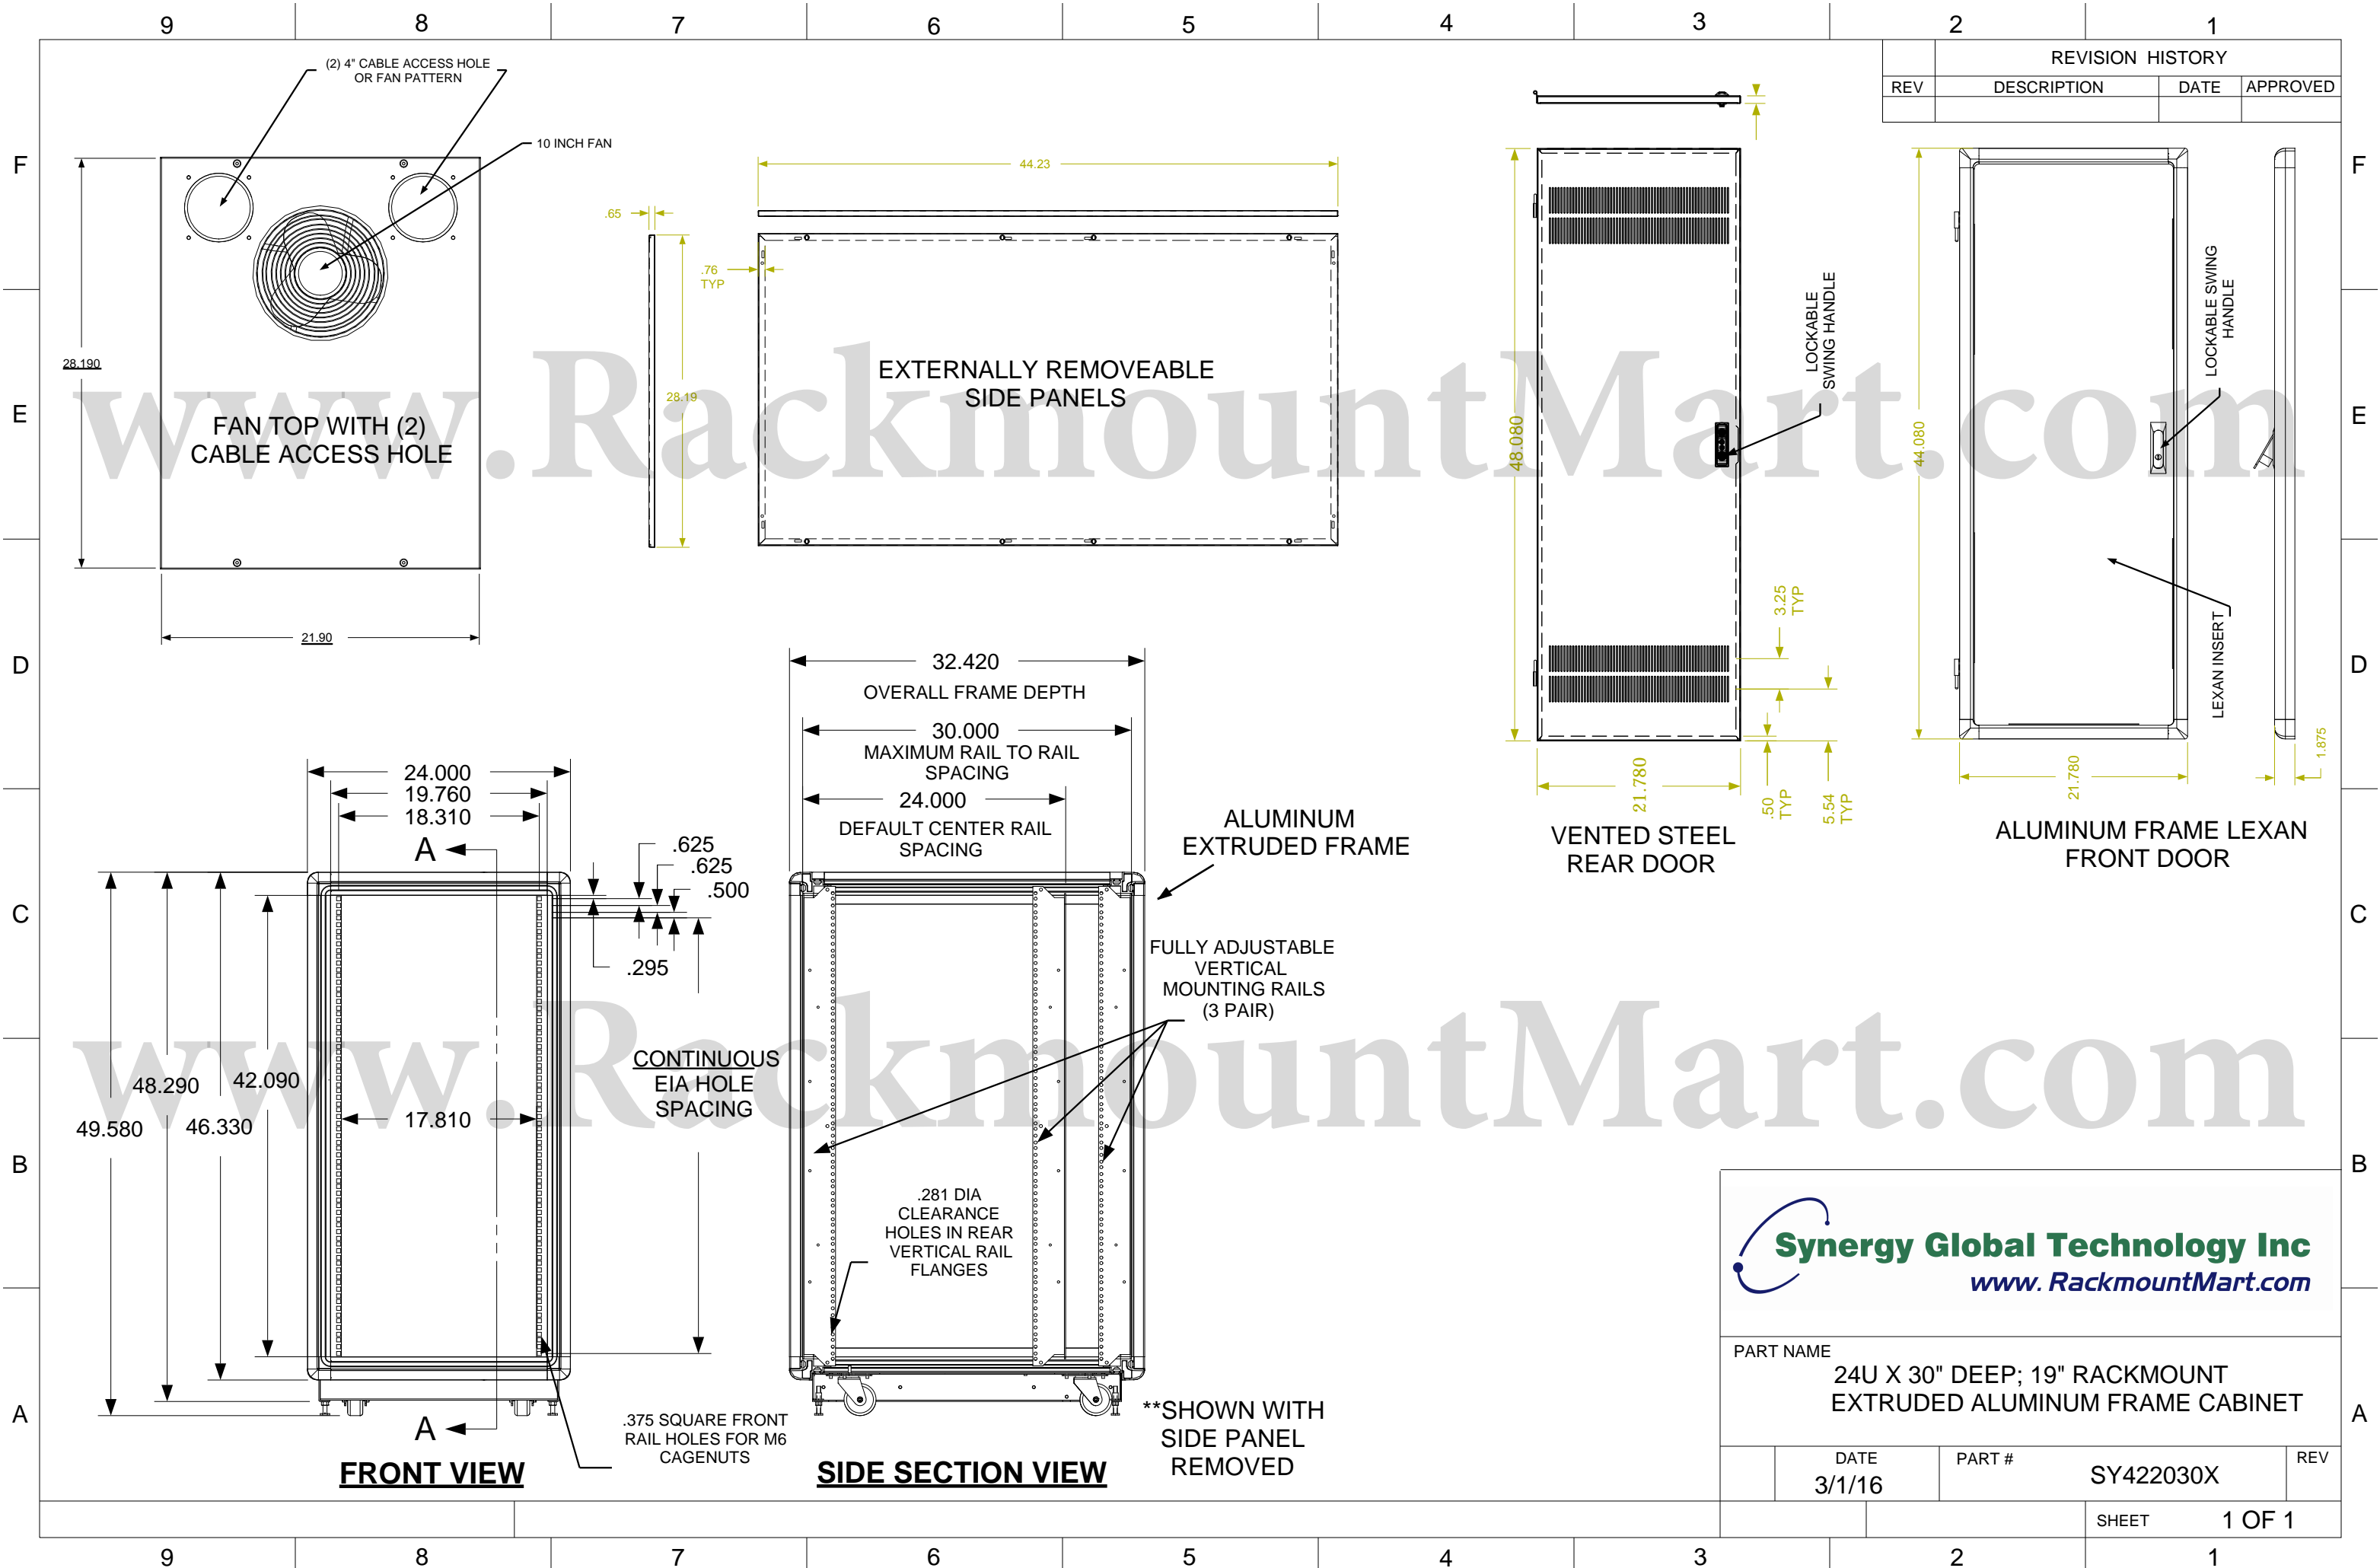

REVISION HISTORY			
REV	DESCRIPTION	DATE	APPROVED

Synergy Global Technology Inc
www.RackmountMart.com

PART NAME
24U X 30" DEEP; 19" RACKMOUNT
EXTRUDED ALUMINUM FRAME CABINET

DATE 3/1/16	PART # SY422030X	REV
SHEET		1 OF 1