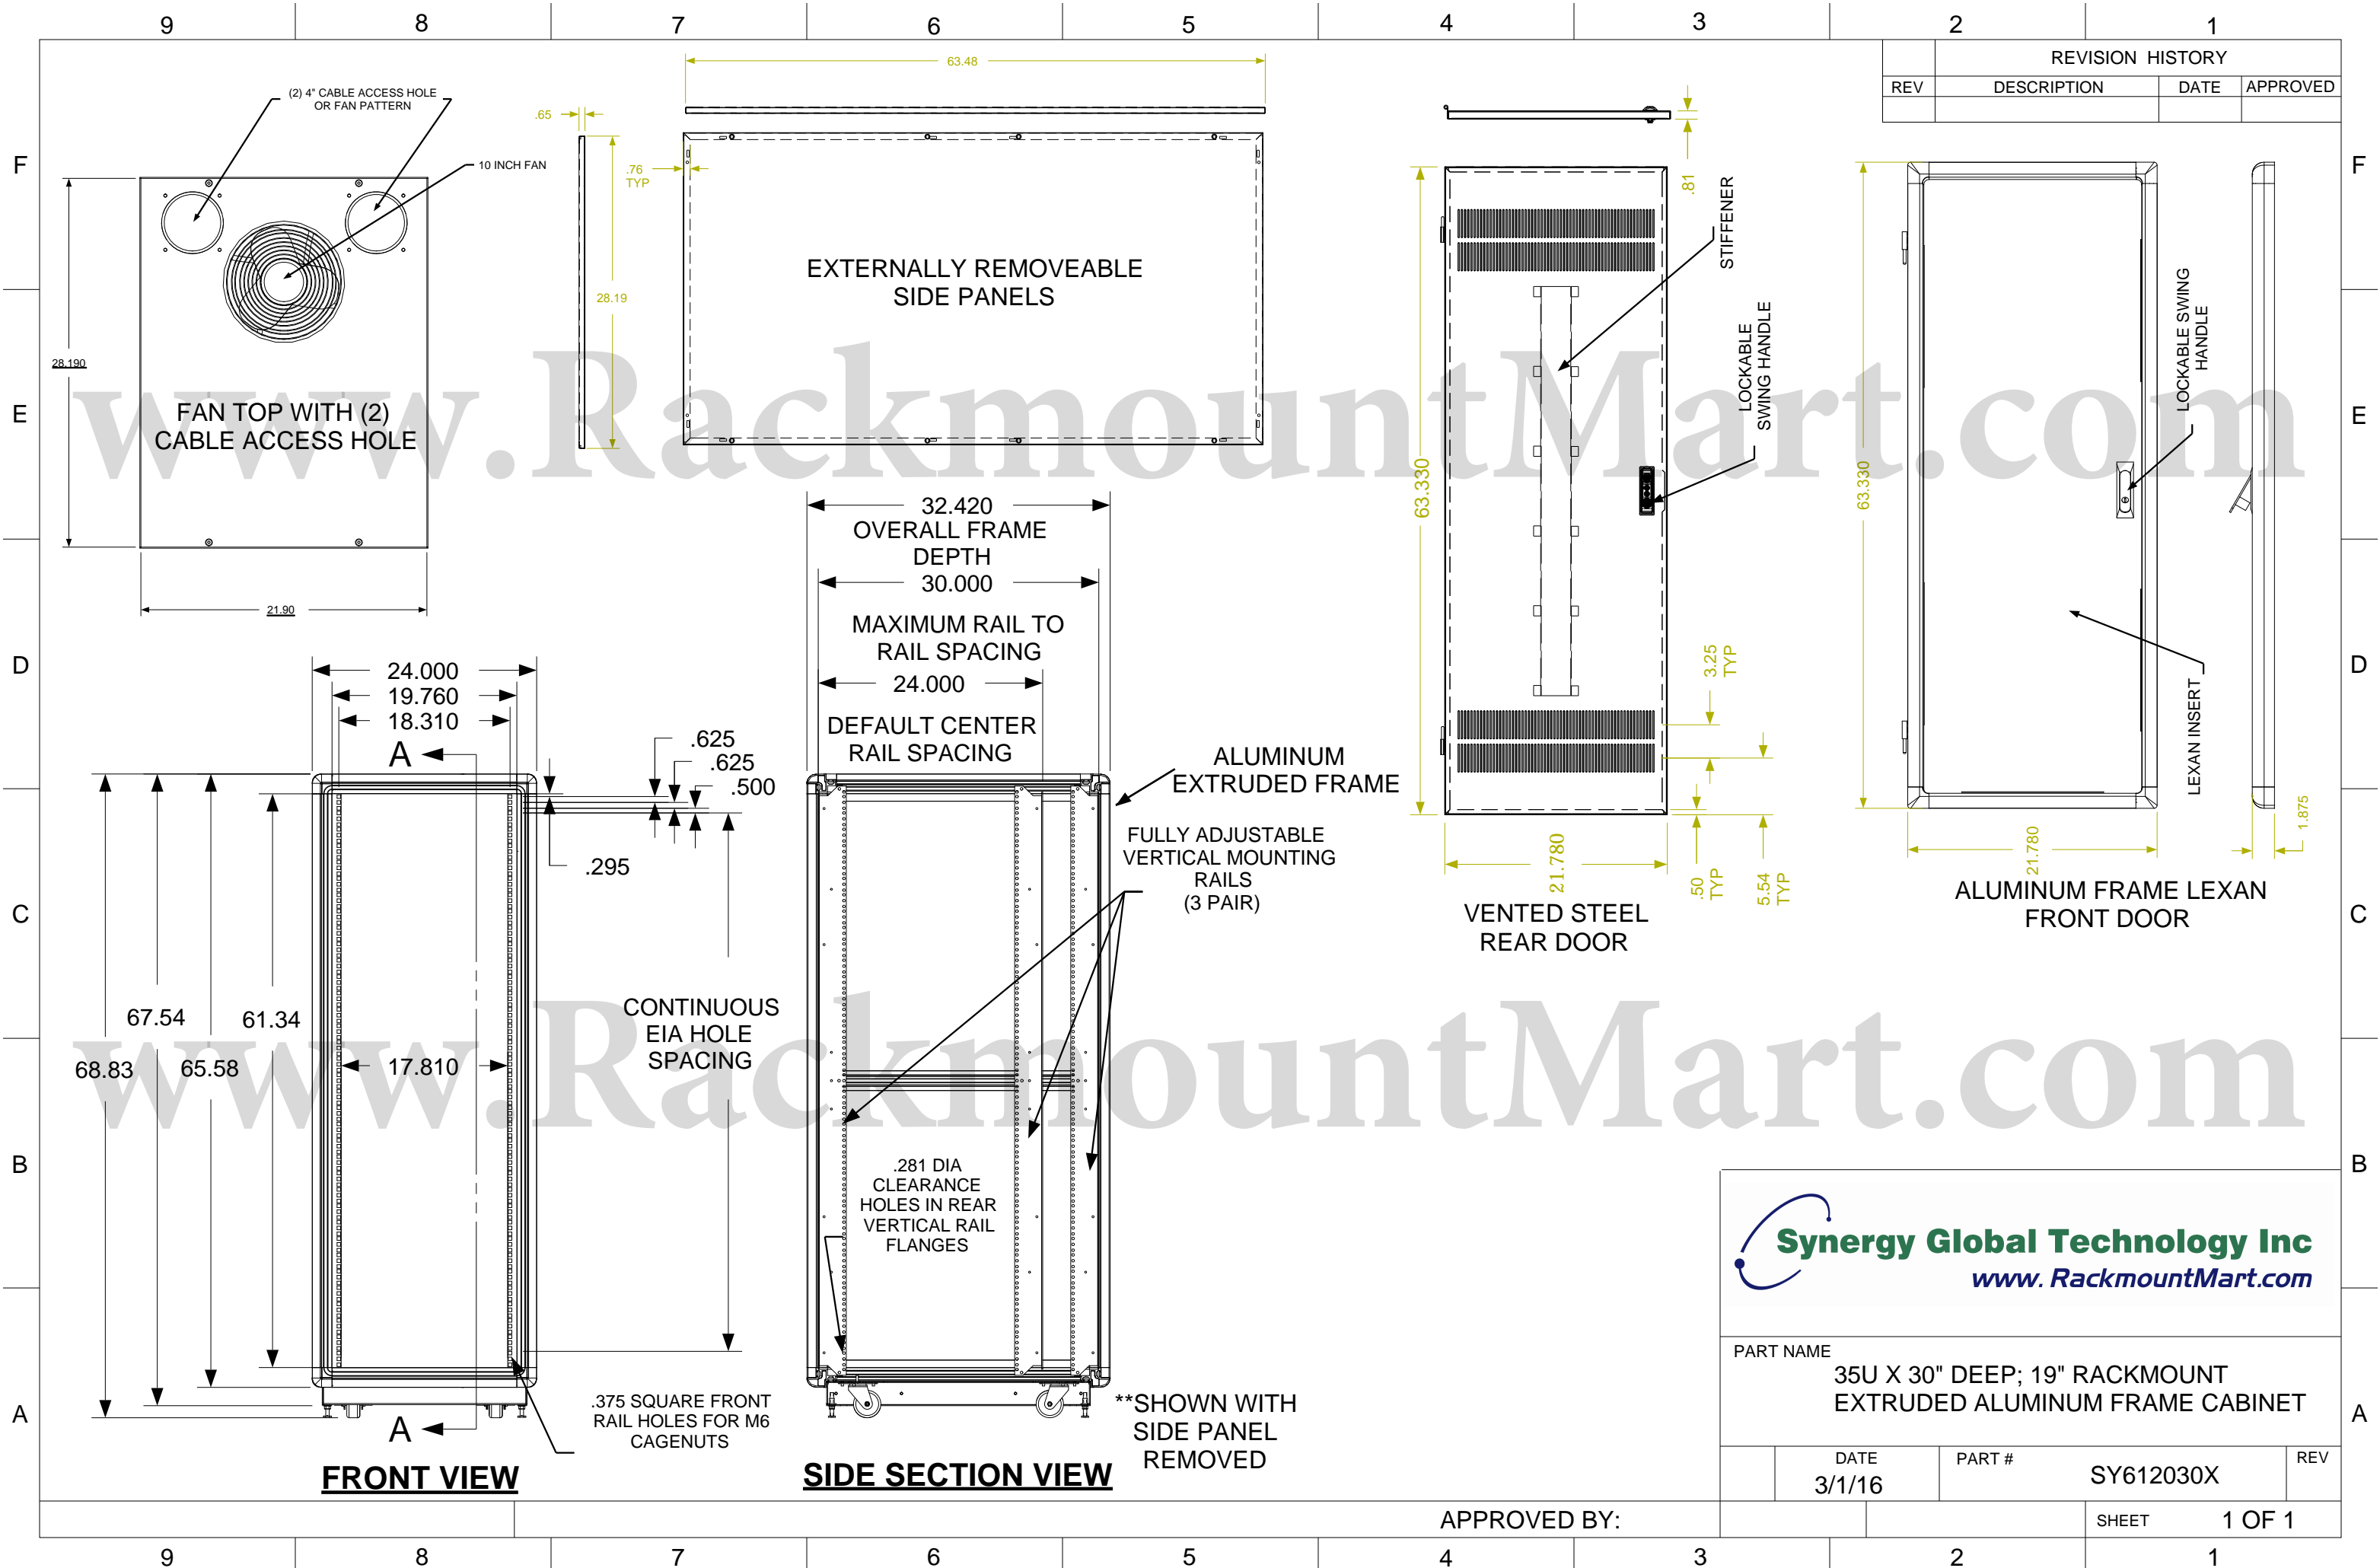

REVISION HISTORY			
REV	DESCRIPTION	DATE	APPROVED

Synergy Global Technology Inc
www.RackmountMart.com

PART NAME			
35U X 30" DEEP; 19" RACKMOUNT EXTRUDED ALUMINUM FRAME CABINET			
DATE	PART #	REV	
3/1/16	SY612030X		