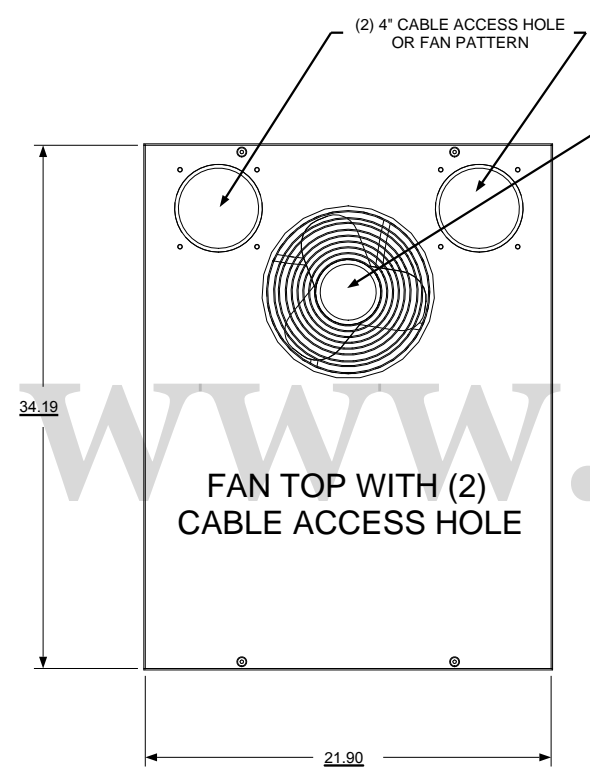

REVISION HISTORY			
REV	DESCRIPTION	DATE	APPROVED

F
E
D
C
B
A

F
E
D
C
B
A

Synergy Global Technology Inc
www.RackmountMart.com

PART NAME
35U X 36" DEEP; 19" RACKMOUNT
EXTRUDED ALUMINUM FRAME CABINET

DATE 3/1/16	PART # SY612036P	REV
SHEET		1 OF 1

9 8 7 6 5 4 3 2 1

9 8 7 6 5 4 3 2 1