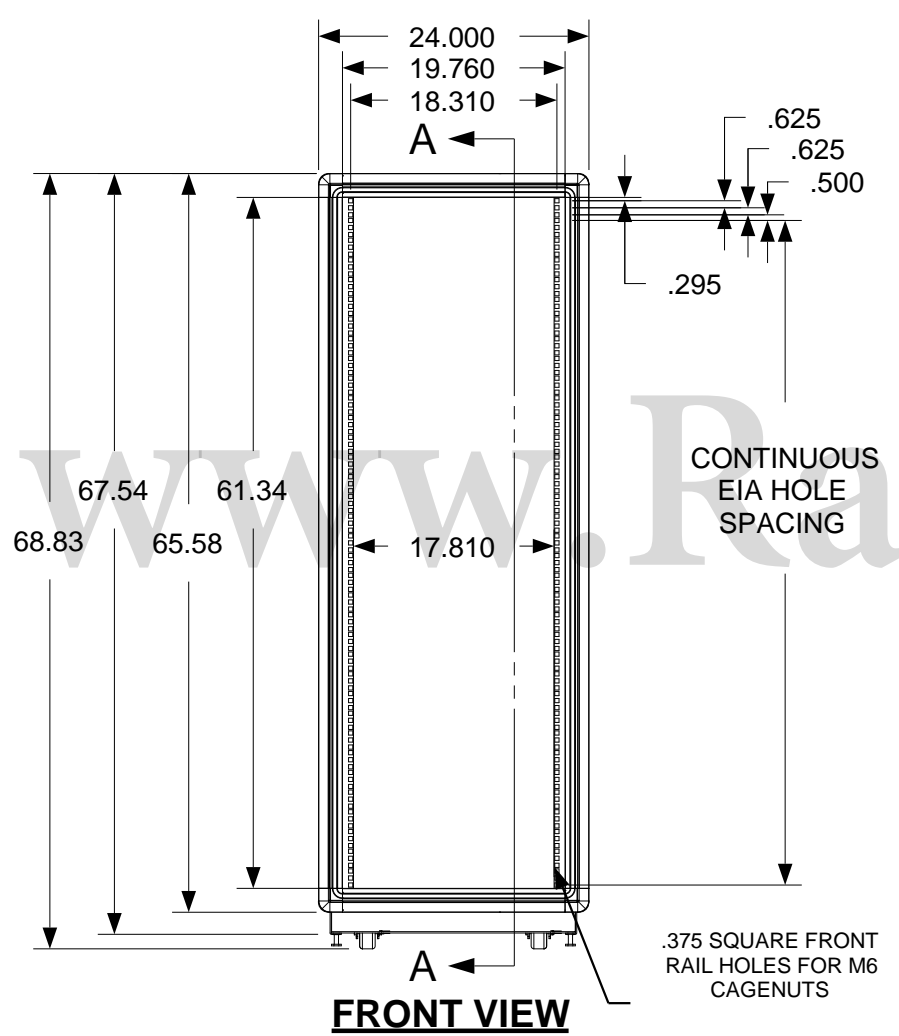

REVISION HISTORY			
REV	DESCRIPTION	DATE	APPROVED

F
E
D
C
B
A

F
E
D
C
B
A

Synergy Global Technology Inc
www.RackmountMart.com

PART NAME
35U X 36" DEEP; 19" RACKMOUNT
EXTRUDED ALUMINUM FRAME CABINET

DATE 3/1/16	PART # SY612036P	REV
SHEET		1 OF 1

9 8 7 6 5 4 3 2 1

9 8 7 6 5 4 3 2 1