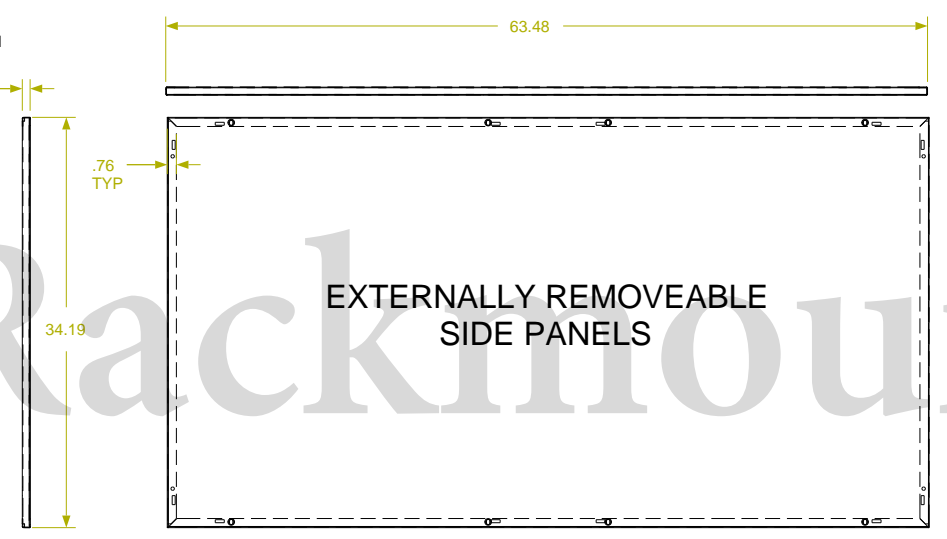

REVISION HISTORY			
REV	DESCRIPTION	DATE	APPROVED

F
E
D
C
B
A

F
E
D
C
B
A

Synergy Global Technology Inc
www.RackmountMart.com

PART NAME
35U X 36" DEEP; 19" RACKMOUNT
EXTRUDED ALUMINUM FRAME CABINET

DATE 3/1/16	PART # SY612036P	REV
SHEET		1 OF 1