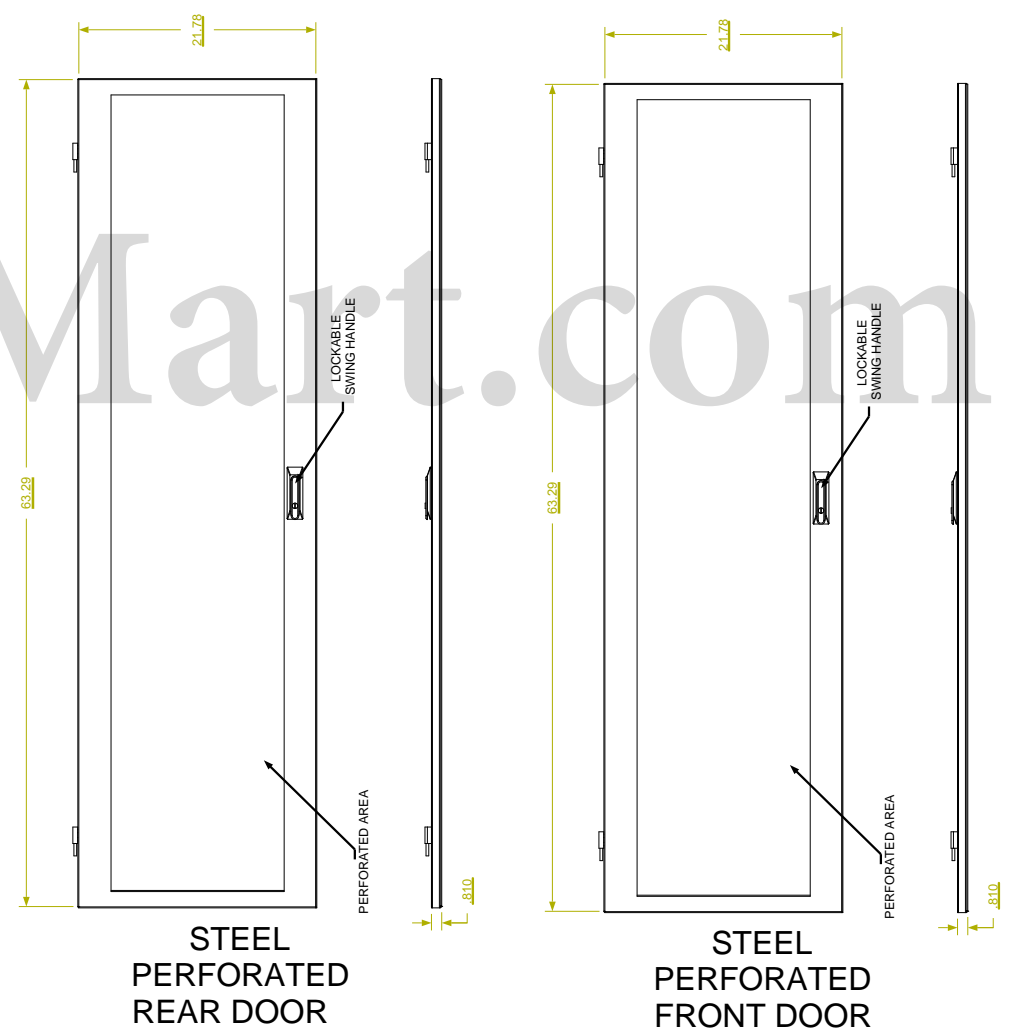

REVISION HISTORY			
REV	DESCRIPTION	DATE	APPROVED

F
E
D
C
B
A

F
E
D
C
B
A

Synergy Global Technology Inc
www.RackmountMart.com

PART NAME
35U X 36" DEEP; 19" RACKMOUNT
EXTRUDED ALUMINUM FRAME CABINET

DATE 3/1/16	PART # SY612036P	REV
SHEET		1 OF 1

9 8 7 6 5 4 3 2 1

9 8 7 6 5 4 3 2 1