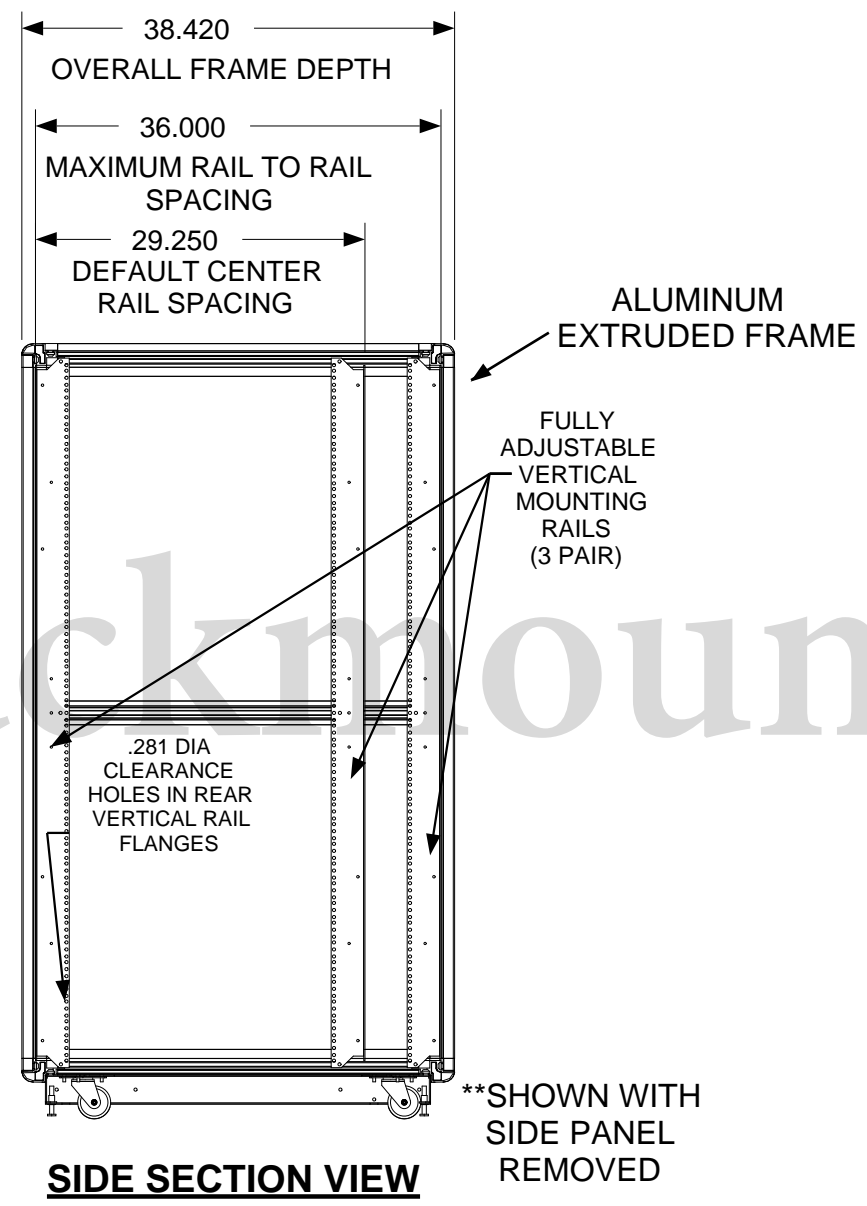

REVISION HISTORY			
REV	DESCRIPTION	DATE	APPROVED

F
E
D
C
B
A

F
E
D
C
B
A

Synergy Global Technology Inc
www.RackmountMart.com

PART NAME
35U X 36" DEEP; 19" RACKMOUNT
EXTRUDED ALUMINUM FRAME CABINET

DATE 3/1/16	PART # SY612036P	REV
SHEET		1 OF 1

9 8 7 6 5 4 3 2 1

9 8 7 6 5 4 3 2 1