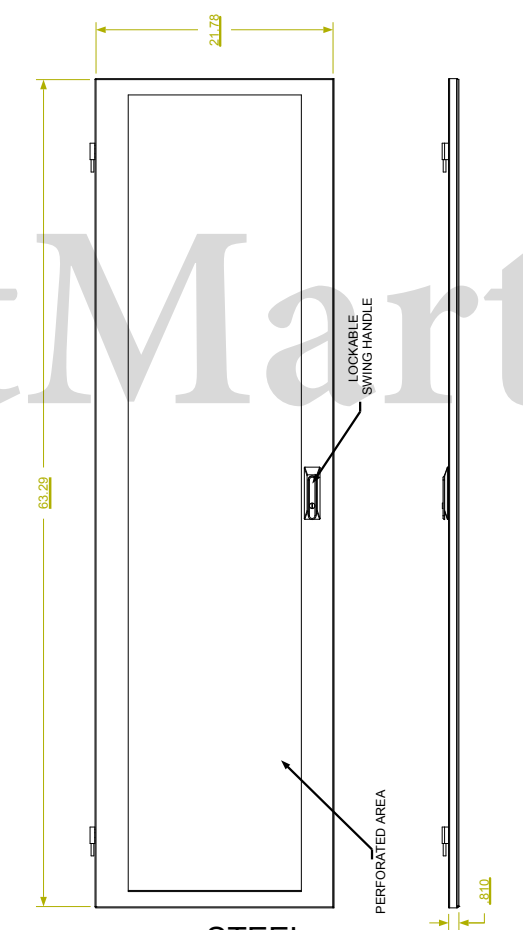

REVISION HISTORY

REV	DESCRIPTION	DATE	APPROVED

F  
E  
D  
C  
B  
A

F  
E  
D  
C  
B  
A

**Synergy Global Technology Inc**  
www.RackmountMart.com

PART NAME  
35U X 36" DEEP; 19" RACKMOUNT  
EXTRUDED ALUMINUM FRAME CABINET

DATE 3/1/16	PART # SY612036V	REV
SHEET		1 OF 1

9 8 7 6 5 4 3 2 1

9 8 7 6 5 4 3 2 1