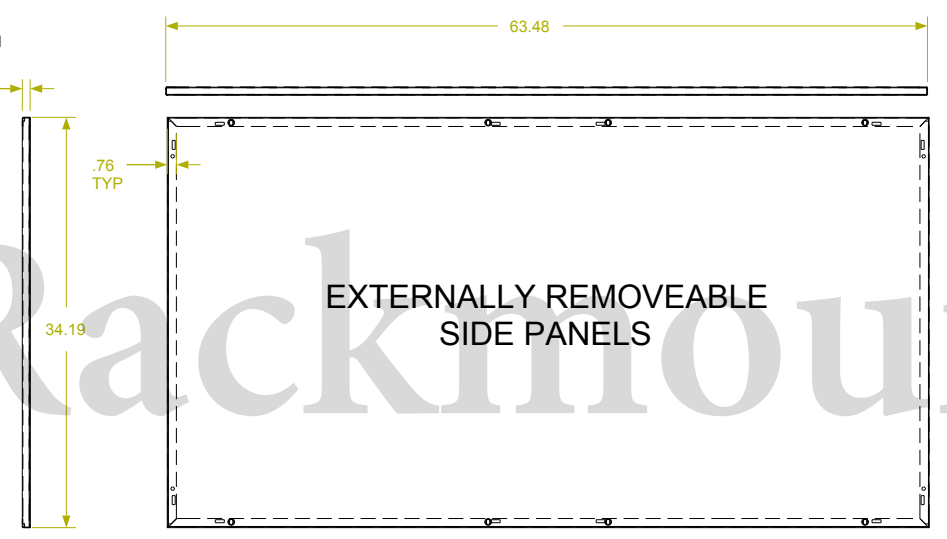

REVISION HISTORY

REV	DESCRIPTION	DATE	APPROVED

F  
E  
D  
C  
B  
A

F  
E  
D  
C  
B  
A

**Synergy Global Technology Inc**  
www.RackmountMart.com

PART NAME  
35U X 36" DEEP; 19" RACKMOUNT  
EXTRUDED ALUMINUM FRAME CABINET