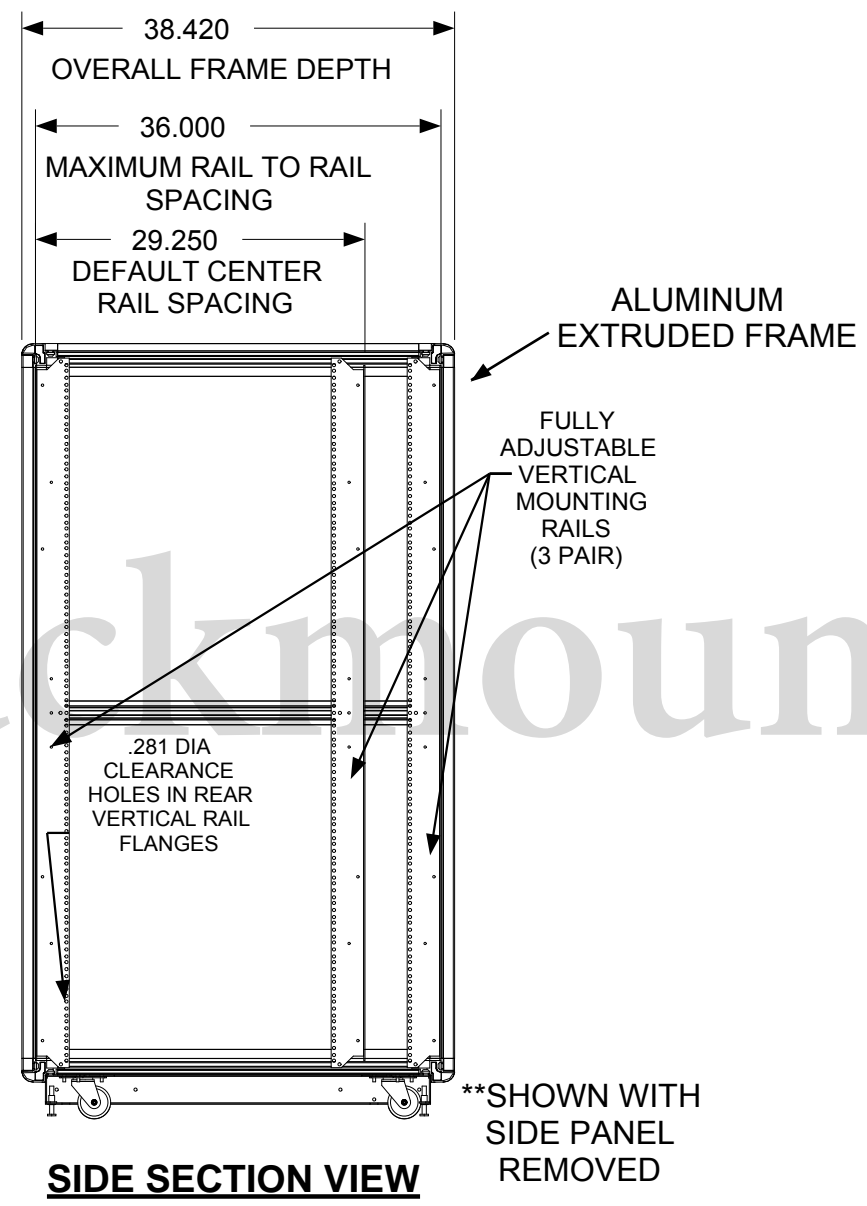

REVISION HISTORY

REV	DESCRIPTION	DATE	APPROVED

F  
E  
D  
C  
B  
A

F  
E  
D  
C  
B  
A

**Synergy Global Technology Inc**  
www.RackmountMart.com

PART NAME  
35U X 36" DEEP; 19" RACKMOUNT  
EXTRUDED ALUMINUM FRAME CABINET

DATE 3/1/16	PART # SY612036V	REV
SHEET		1 OF 1

9 8 7 6 5 4 3 2 1

9 8 7 6 5 4 3 2 1