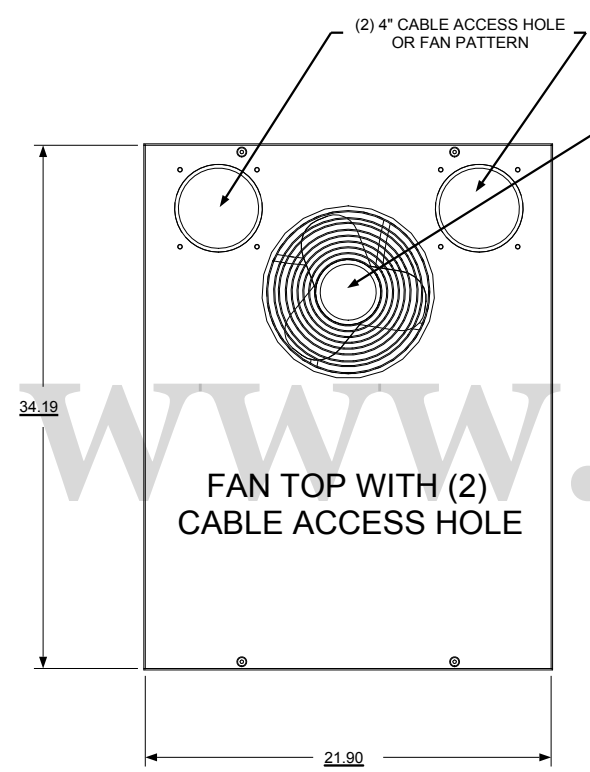

REVISION HISTORY

REV	DESCRIPTION	DATE	APPROVED

F  
E  
D  
C  
B  
A

F  
E  
D  
C  
B  
A

**Synergy Global Technology Inc**  
www.RackmountMart.com

PART NAME  
35U X 36" DEEP; 19" RACKMOUNT  
EXTRUDED ALUMINUM FRAME CABINET

DATE 3/1/16	PART # SY612036V	REV
SHEET		1 OF 1

9 8 7 6 5 4 3 2 1

9 8 7 6 5 4 3 2 1