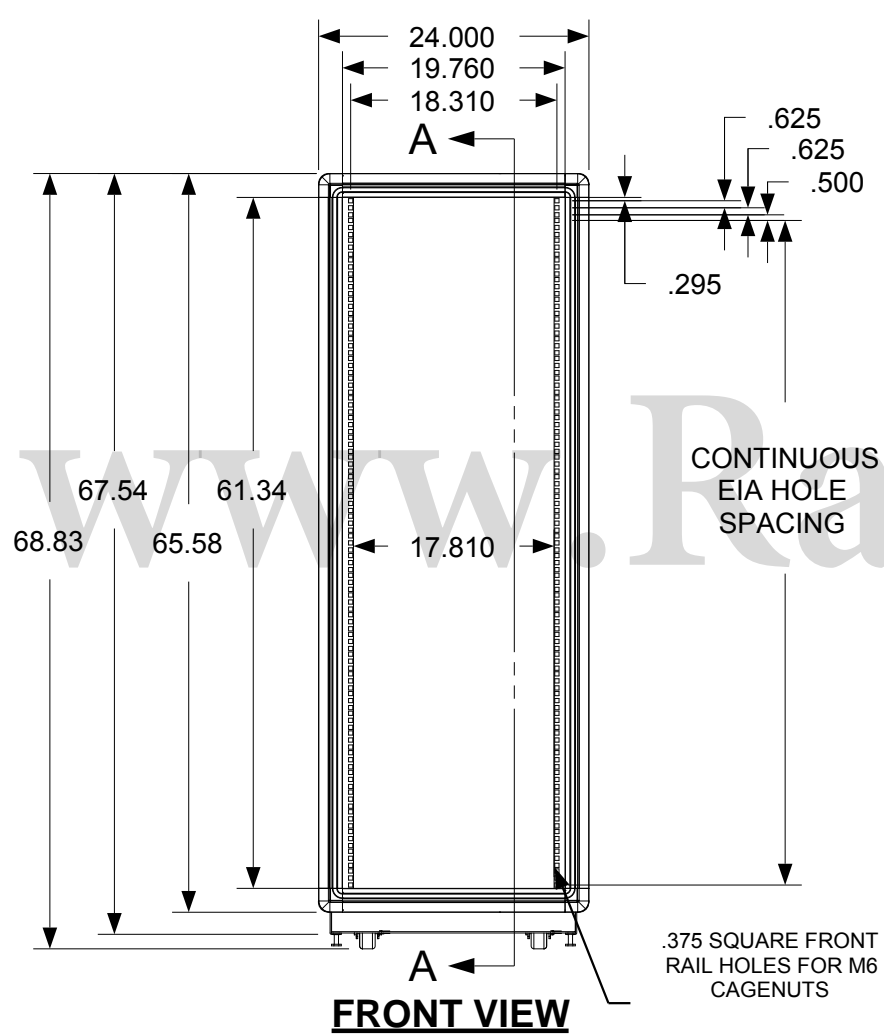

REVISION HISTORY

REV	DESCRIPTION	DATE	APPROVED

F  
E  
D  
C  
B  
A

F  
E  
D  
C  
B  
A

**Synergy Global Technology Inc**  
www.RackmountMart.com

PART NAME  
35U X 36" DEEP; 19" RACKMOUNT  
EXTRUDED ALUMINUM FRAME CABINET

DATE 3/1/16	PART # SY612036V	REV
SHEET		1 OF 1

9 8 7 6 5 4 3 2 1

9 8 7 6 5 4 3 2 1