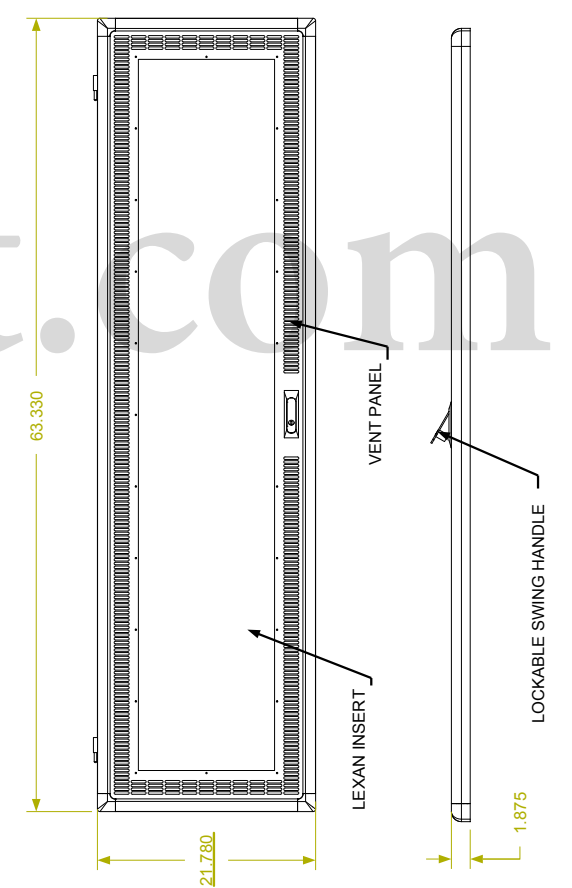

REVISION HISTORY

REV	DESCRIPTION	DATE	APPROVED

F  
E  
D  
C  
B  
A

F  
E  
D  
C  
B  
A

**Synergy Global Technology Inc**  
www.RackmountMart.com

PART NAME  
35U X 36" DEEP; 19" RACKMOUNT  
EXTRUDED ALUMINUM FRAME CABINET

DATE 3/1/16	PART # SY612036V	REV
SHEET		1 OF 1

9 8 7 6 5 4 3 2 1

9 8 7 6 5 4 3 2 1