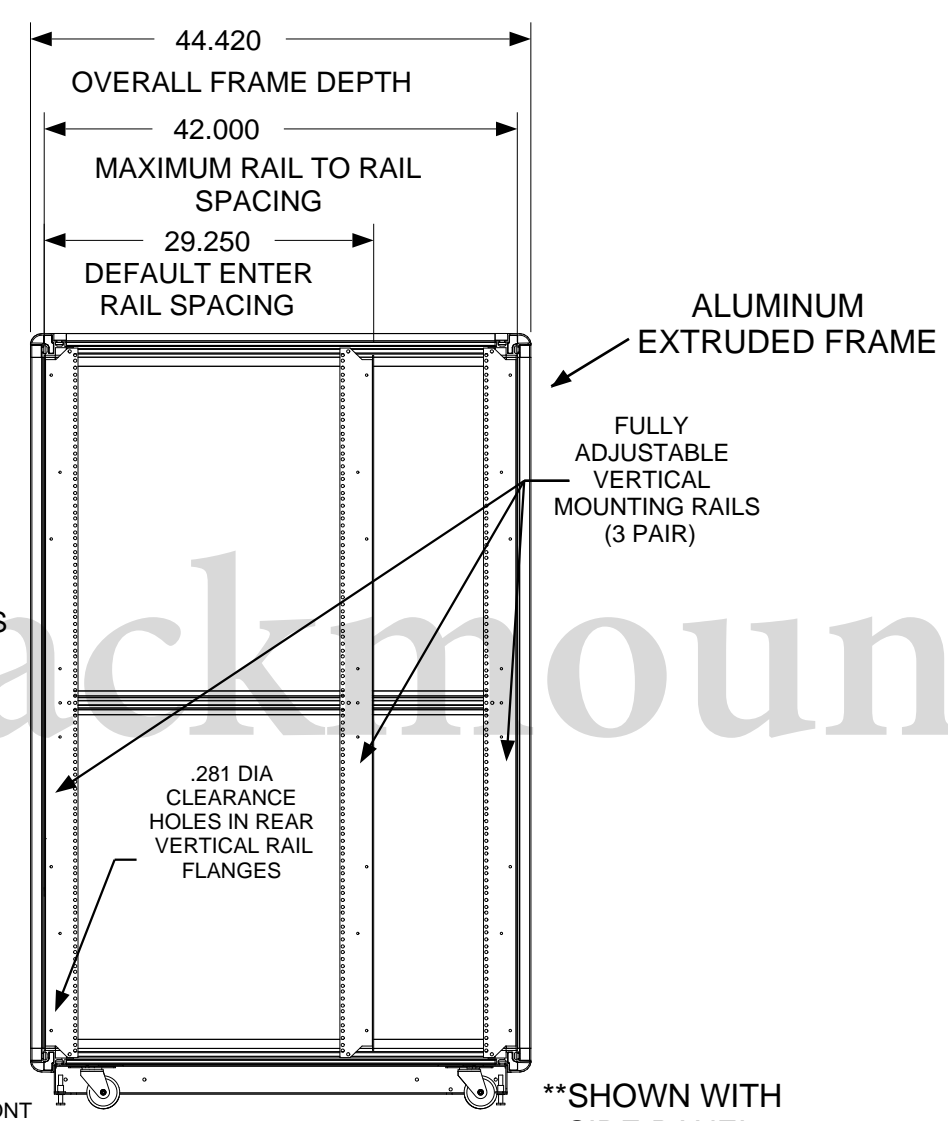

REVISION HISTORY			
REV	DESCRIPTION	DATE	APPROVED

F
E
D
C
B
A

F
E
D
C
B
A

Synergy Global Technology Inc
www.RackmountMart.com

PART NAME
35U X 42" DEEP; 19" RACKMOUNT EXTRUDED ALUMINUM FRAME CABINET

DATE 3/1/16	PART # SY612042P	REV
SHEET		1 OF 1