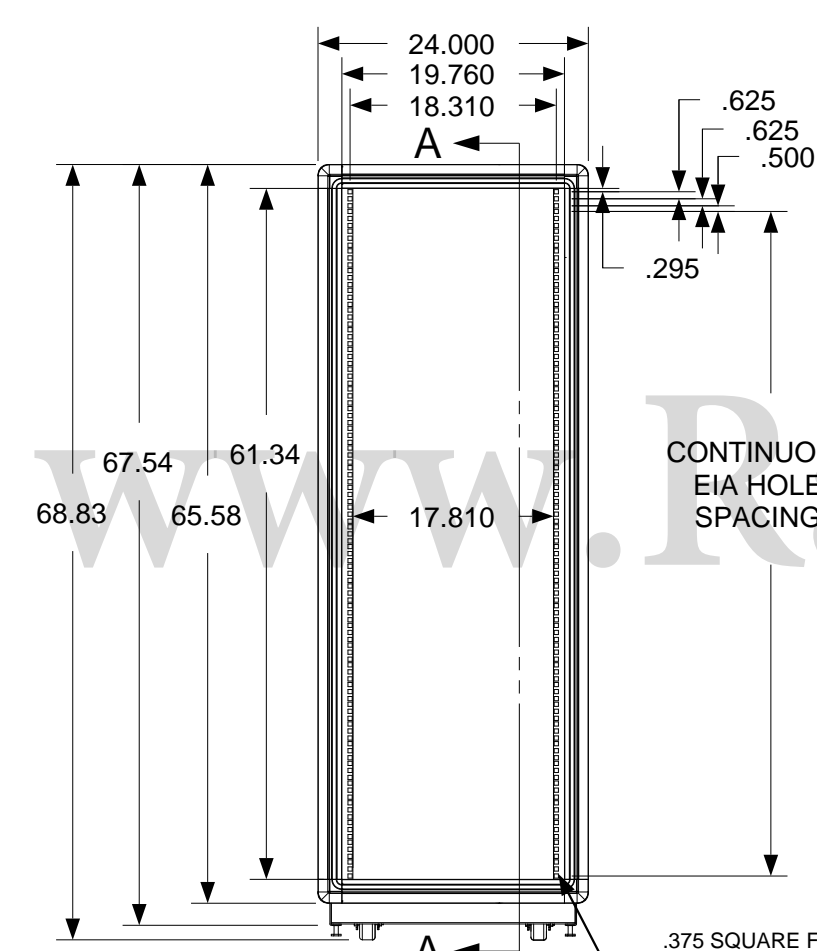

REVISION HISTORY			
REV	DESCRIPTION	DATE	APPROVED

F
E
D
C
B
A

F
E
D
C
B
A

Synergy Global Technology Inc
www.RackmountMart.com

PART NAME
35U X 42" DEEP; 19" RACKMOUNT EXTRUDED ALUMINUM FRAME CABINET

DATE 3/1/16	PART # SY612042P	REV
SHEET		1 OF 1

9 8 7 6 5 4 3 2 1