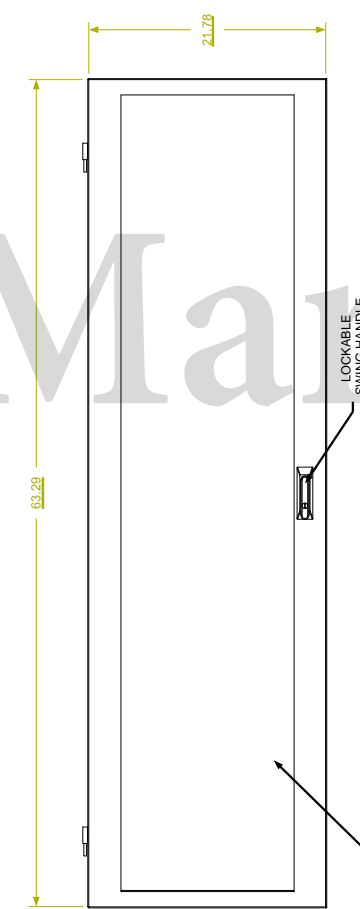

REVISION HISTORY			
REV	DESCRIPTION	DATE	APPROVED

F
E
D
C
B
A

F
E
D
C
B
A

Synergy Global Technology Inc
www.RackmountMart.com

PART NAME
35U X 42" DEEP; 19" RACKMOUNT EXTRUDED ALUMINUM FRAME CABINET

DATE 3/1/16	PART # SY612042P	REV
SHEET		1 OF 1

9 8 7 6 5 4 3 2 1