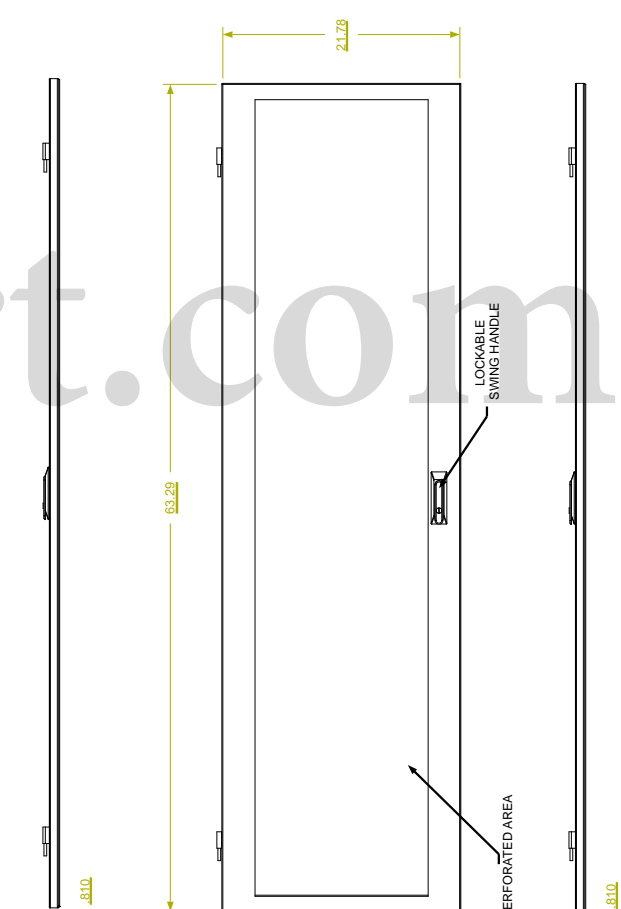

REVISION HISTORY			
REV	DESCRIPTION	DATE	APPROVED

F
E
D
C
B
A

F
E
D
C
B
A

Synergy Global Technology Inc
www.RackmountMart.com

PART NAME
35U X 42" DEEP; 19" RACKMOUNT EXTRUDED ALUMINUM FRAME CABINET

DATE 3/1/16	PART # SY612042P	REV
SHEET		1 OF 1

9 8 7 6 5 4 3 2 1