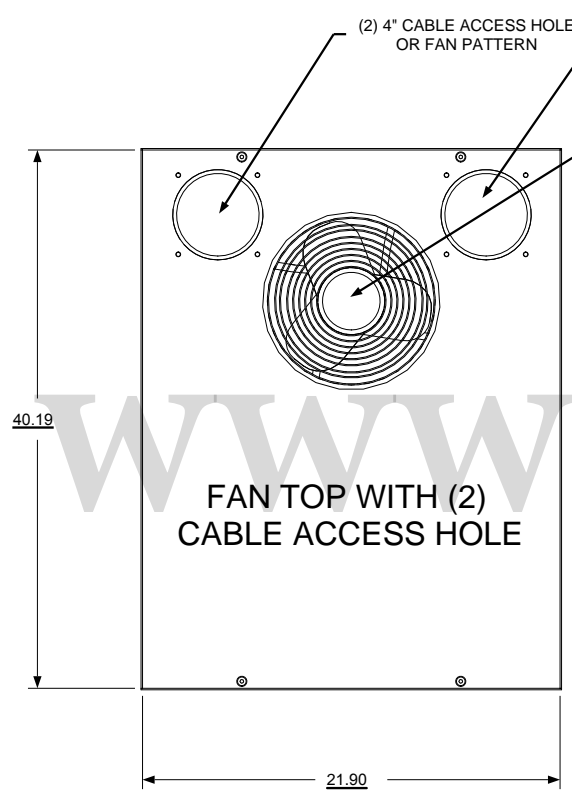

REVISION HISTORY			
REV	DESCRIPTION	DATE	APPROVED

F
E
D
C
B
A

F
E
D
C
B
A

Synergy Global Technology Inc
www.RackmountMart.com

PART NAME
35U X 42" DEEP; 19" RACKMOUNT EXTRUDED ALUMINUM FRAME CABINET

DATE 3/1/16	PART # SY612042P	REV
SHEET		1 OF 1