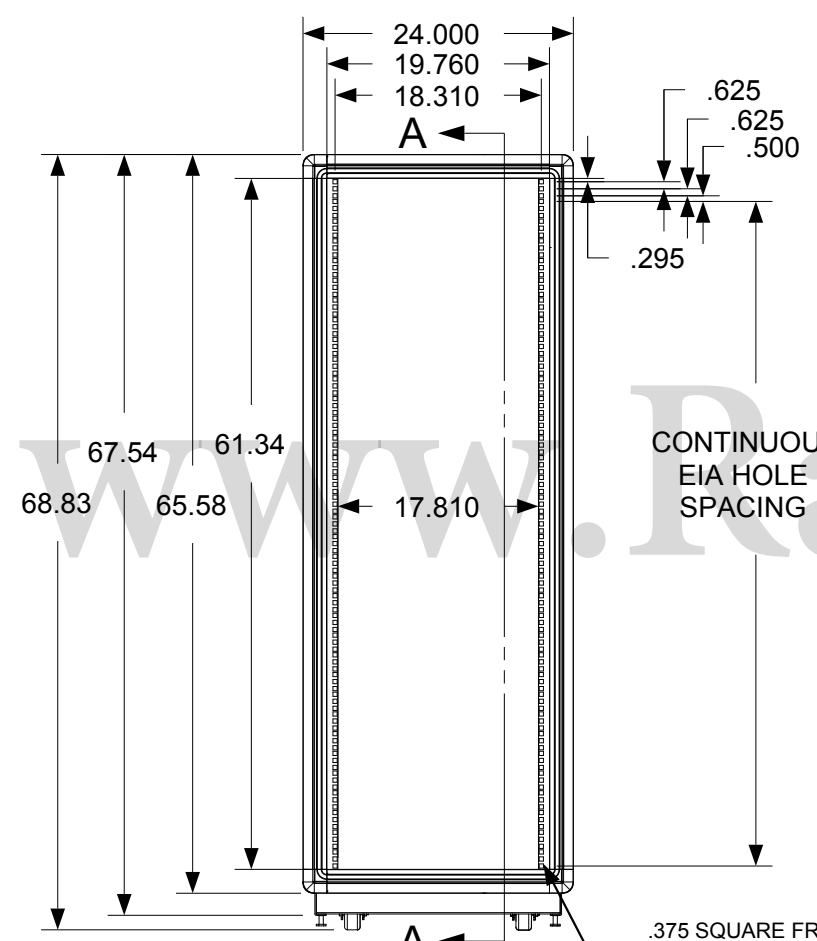

REVISION HISTORY			
REV	DESCRIPTION	DATE	APPROVED

F
E
D
C
B
A

**SHOWN WITH SIDE PANEL REMOVED

Synergy Global Technology Inc
www.RackmountMart.com

PART NAME
35U X 42" DEEP; 19" RACKMOUNT EXTRUDED ALUMINUM FRAME CABINET

DATE 3/1/16	PART # SY612042V	REV
SHEET		1 OF 1

9 8 7 6 5 4 3 2 1

9 8 7 6 5 4 3 2 1