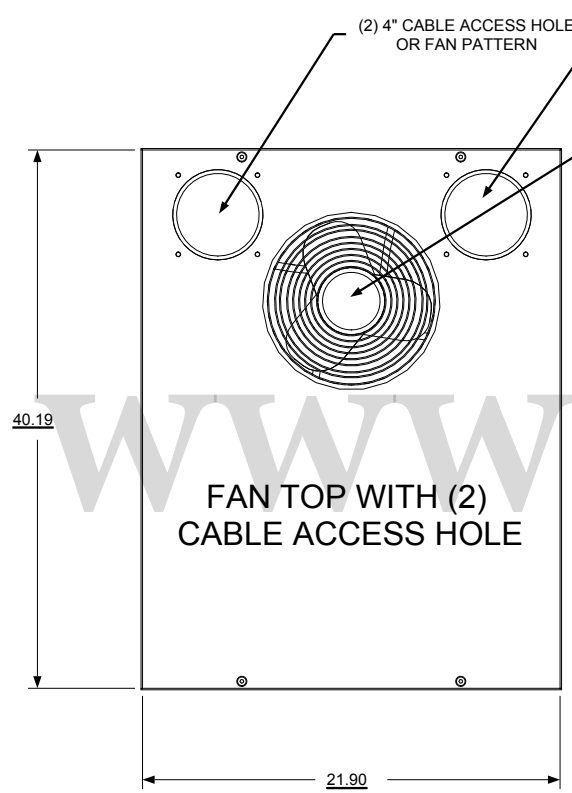

REVISION HISTORY			
REV	DESCRIPTION	DATE	APPROVED

F
E
D
C
B
A

**SHOWN WITH SIDE PANEL REMOVED

Synergy Global Technology Inc
www.RackmountMart.com

PART NAME
35U X 42" DEEP; 19" RACKMOUNT EXTRUDED ALUMINUM FRAME CABINET

DATE 3/1/16	PART # SY612042V	REV
SHEET		1 OF 1

9 8 7 6 5 4 3 2 1

9 8 7 6 5 4 3 2 1