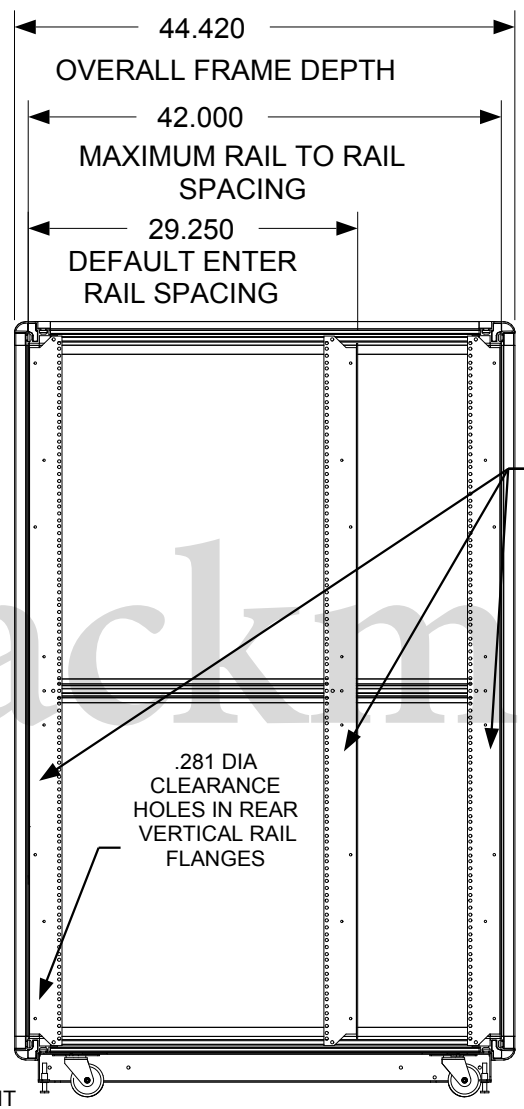

REVISION HISTORY			
REV	DESCRIPTION	DATE	APPROVED

F
E
D
C
B
A

**SHOWN WITH SIDE PANEL REMOVED

Synergy Global Technology Inc
www.RackmountMart.com

PART NAME
35U X 42" DEEP; 19" RACKMOUNT EXTRUDED ALUMINUM FRAME CABINET

DATE 3/1/16	PART # SY612042V	REV
SHEET		1 OF 1

9 8 7 6 5 4 3 2 1

9 8 7 6 5 4 3 2 1