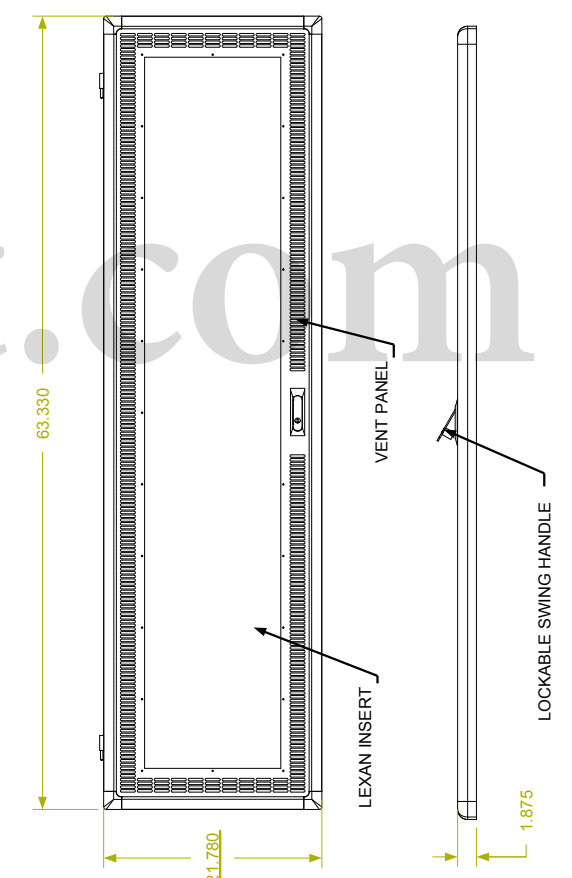

REVISION HISTORY			
REV	DESCRIPTION	DATE	APPROVED

F
E
D
C
B
A

**SHOWN WITH SIDE PANEL REMOVED

Synergy Global Technology Inc
www.RackmountMart.com

PART NAME
35U X 42" DEEP; 19" RACKMOUNT EXTRUDED ALUMINUM FRAME CABINET

DATE 3/1/16	PART # SY612042V	REV
SHEET		1 OF 1

9 8 7 6 5 4 3 2 1

9 8 7 6 5 4 3 2 1