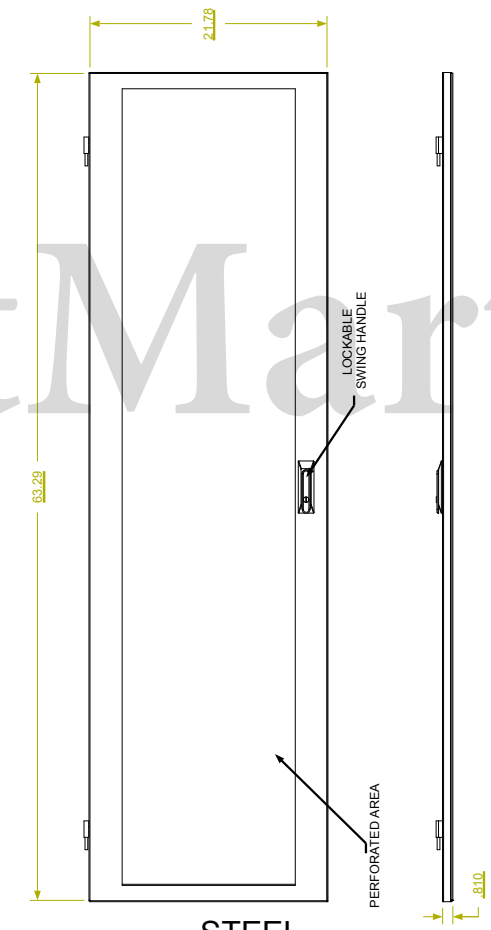

REVISION HISTORY			
REV	DESCRIPTION	DATE	APPROVED

F
E
D
C
B
A

**SHOWN WITH SIDE PANEL REMOVED

Synergy Global Technology Inc
www.RackmountMart.com

PART NAME
35U X 42" DEEP; 19" RACKMOUNT EXTRUDED ALUMINUM FRAME CABINET

DATE 3/1/16	PART # SY612042V	REV
SHEET		1 OF 1

9 8 7 6 5 4 3 2 1

9 8 7 6 5 4 3 2 1