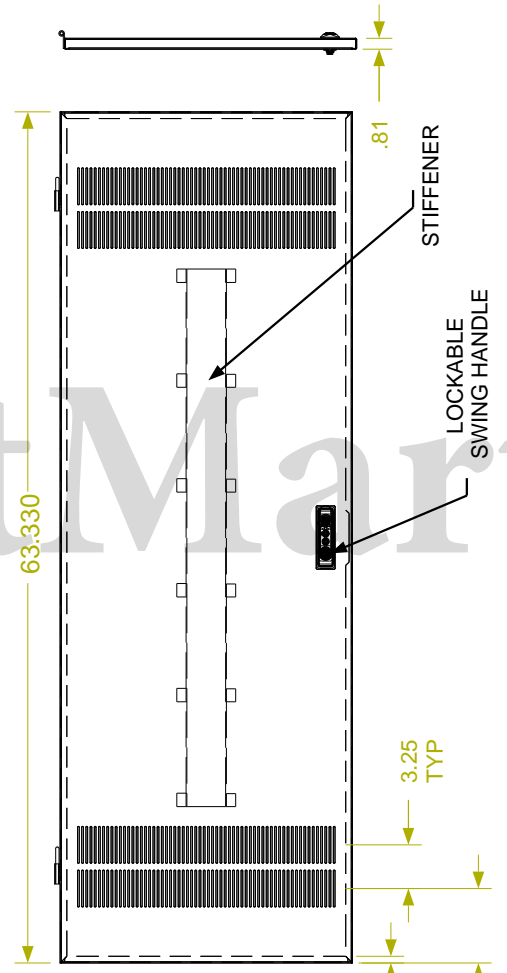

REVISION HISTORY			
REV	DESCRIPTION	DATE	APPROVED

ALUMINUM EXTRUDED FRAME
 FULLY ADJUSTABLE VERTICAL MOUNTING RAILS (3 PAIR)

**SHOWN WITH SIDE PANEL REMOVED

Synergy Global Technology Inc
www.RackmountMart.com

PART NAME
 35U X 42" DEEP; 19" RACKMOUNT EXTRUDED ALUMINUM FRAME CABINET

DATE 3/1/16	PART # SY612042X	REV
----------------	---------------------	-----