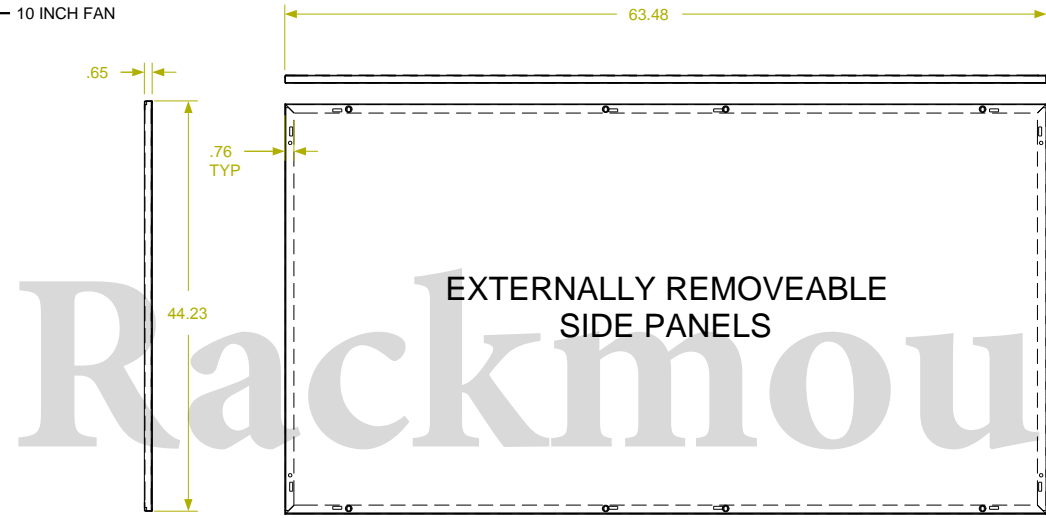

REVISION HISTORY			
REV	DESCRIPTION	DATE	APPROVED

ALUMINUM EXTRUDED FRAME
 FULLY ADJUSTABLE VERTICAL MOUNTING RAILS (3 PAIR)

**SHOWN WITH SIDE PANEL REMOVED

Synergy Global Technology Inc
www.RackmountMart.com

PART NAME
 35U X 42" DEEP; 19" RACKMOUNT EXTRUDED ALUMINUM FRAME CABINET

DATE 3/1/16	PART # SY612042X	REV
----------------	---------------------	-----