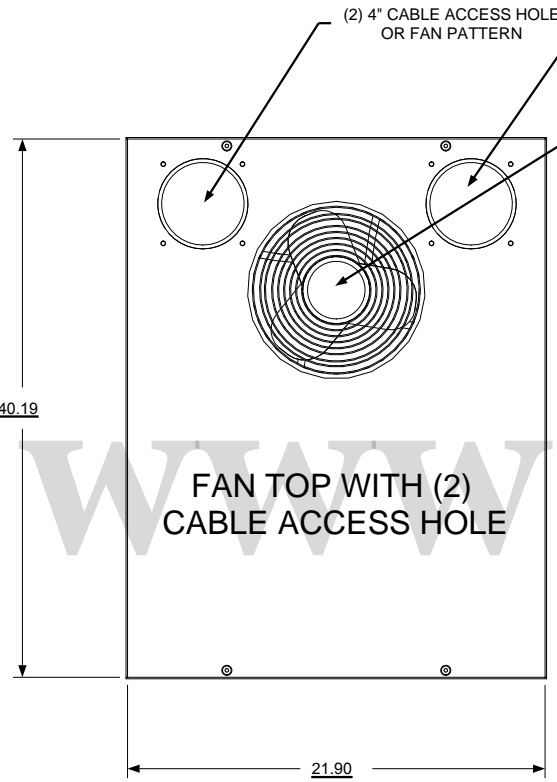

REVISION HISTORY			
REV	DESCRIPTION	DATE	APPROVED

ALUMINUM EXTRUDED FRAME
 FULLY ADJUSTABLE VERTICAL MOUNTING RAILS (3 PAIR)

**SHOWN WITH SIDE PANEL REMOVED

Synergy Global Technology Inc
www.RackmountMart.com

PART NAME
 35U X 42" DEEP; 19" RACKMOUNT EXTRUDED ALUMINUM FRAME CABINET

DATE 3/1/16	PART # SY612042X	REV
----------------	---------------------	-----