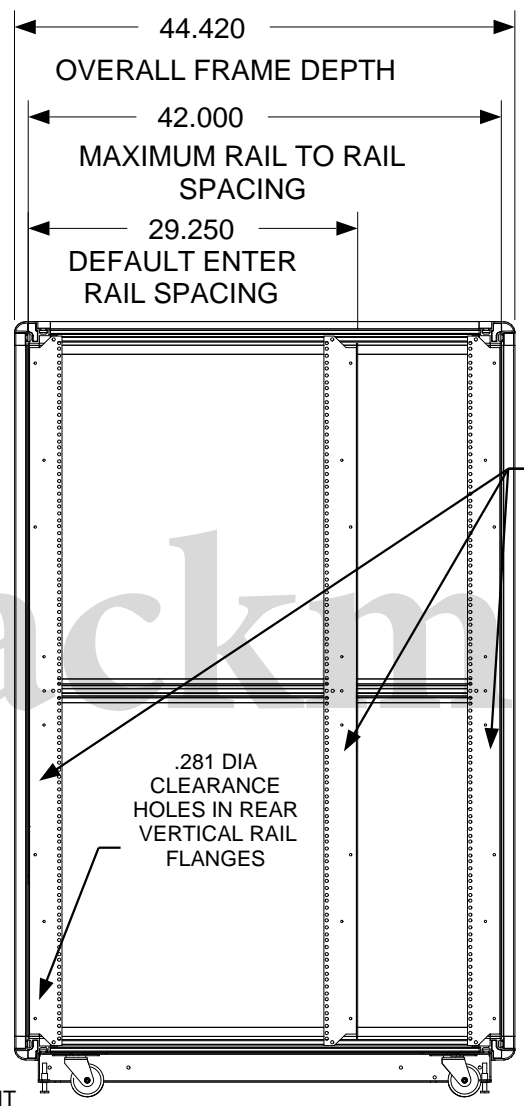

REVISION HISTORY			
REV	DESCRIPTION	DATE	APPROVED

ALUMINUM EXTRUDED FRAME
 FULLY ADJUSTABLE VERTICAL MOUNTING RAILS (3 PAIR)

**SHOWN WITH SIDE PANEL REMOVED

Synergy Global Technology Inc
www.RackmountMart.com

PART NAME
 35U X 42" DEEP; 19" RACKMOUNT EXTRUDED ALUMINUM FRAME CABINET

DATE 3/1/16	PART # SY612042X	REV
----------------	---------------------	-----