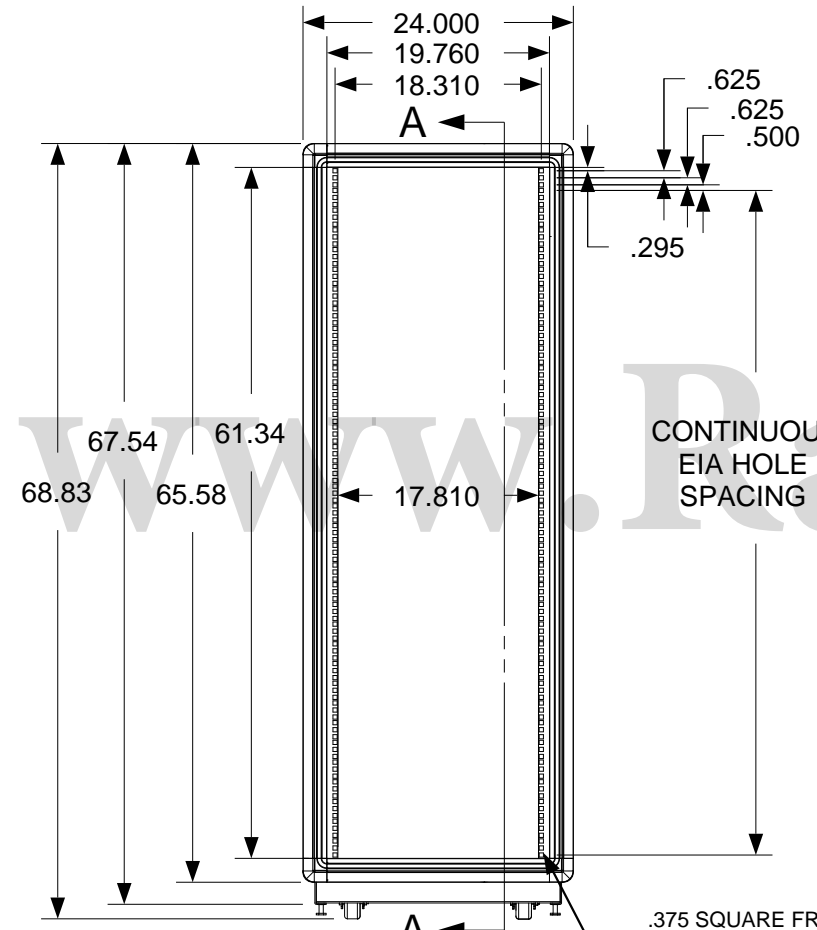

REVISION HISTORY			
REV	DESCRIPTION	DATE	APPROVED

ALUMINUM EXTRUDED FRAME
 FULLY ADJUSTABLE VERTICAL MOUNTING RAILS (3 PAIR)

**SHOWN WITH SIDE PANEL REMOVED

Synergy Global Technology Inc
www.RackmountMart.com

PART NAME
 35U X 42" DEEP; 19" RACKMOUNT EXTRUDED ALUMINUM FRAME CABINET

DATE 3/1/16	PART # SY612042X	REV
----------------	---------------------	-----