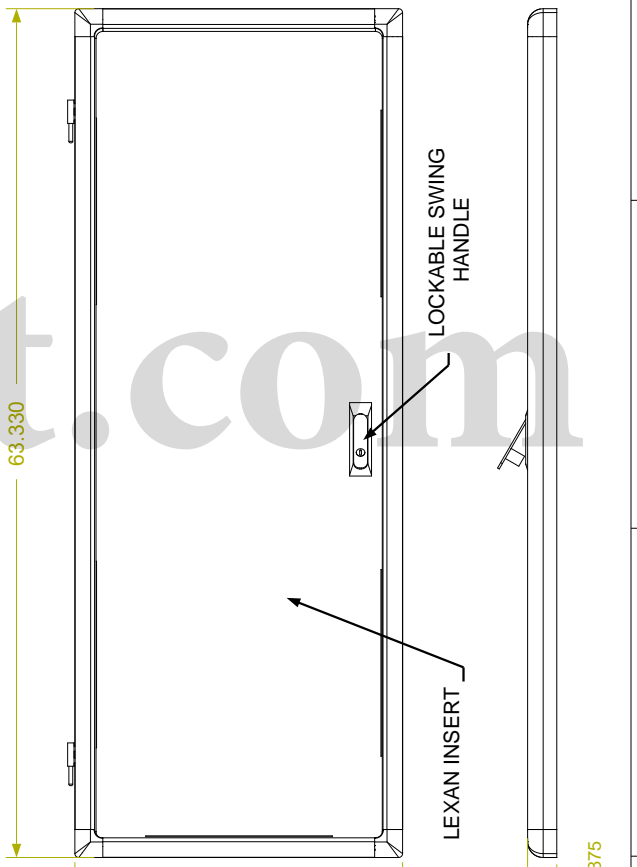

REVISION HISTORY			
REV	DESCRIPTION	DATE	APPROVED

ALUMINUM EXTRUDED FRAME
 FULLY ADJUSTABLE VERTICAL MOUNTING RAILS (3 PAIR)

**SHOWN WITH SIDE PANEL REMOVED

Synergy Global Technology Inc
www.RackmountMart.com

PART NAME
 35U X 42" DEEP; 19" RACKMOUNT EXTRUDED ALUMINUM FRAME CABINET

DATE 3/1/16	PART # SY612042X	REV
----------------	---------------------	-----