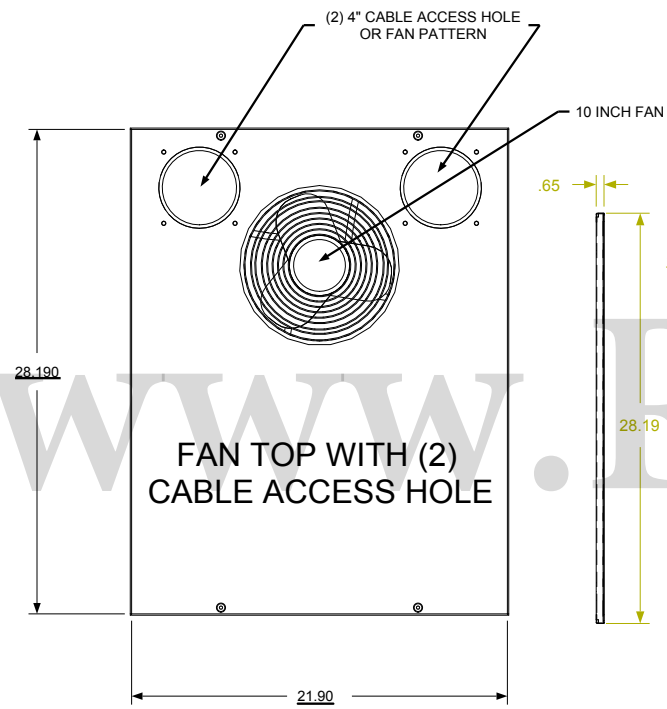

REVISION HISTORY			
REV	DESCRIPTION	DATE	APPROVED

F
E
D
C
B
A

F
E
D
C
B
A

ALUMINUM EXTRUDED FRAME

FULLY ADJUSTABLE VERTICAL MOUNTING RAILS (3 PAIR)

**SHOWN WITH SIDE PANEL REMOVED

Synergy Global Technology Inc
www.RackmountMart.com

PART NAME
40U X 30" DEEP; 19" RACKMOUNT EXTRUDED ALUMINUM FRAME CABINET

DATE 3/1/16	PART # SY702030V	REV
----------------	---------------------	-----

APPROVED BY:

9 8 7 6 5 4 3 2 1

9 8 7 6 5 4 3 2 1