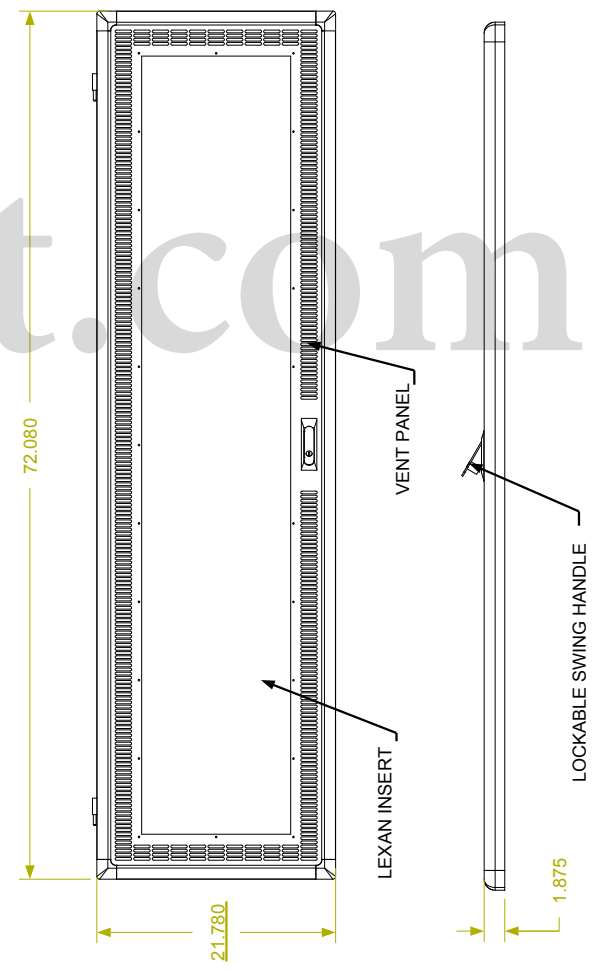

REVISION HISTORY			
REV	DESCRIPTION	DATE	APPROVED

F
E
D
C
B
A

F
E
D
C
B
A

ALUMINUM EXTRUDED FRAME

FULLY ADJUSTABLE VERTICAL MOUNTING RAILS (3 PAIR)

**SHOWN WITH SIDE PANEL REMOVED

Synergy Global Technology Inc
www.RackmountMart.com

PART NAME
40U X 30" DEEP; 19" RACKMOUNT EXTRUDED ALUMINUM FRAME CABINET

DATE 3/1/16	PART # SY702030V	REV
----------------	---------------------	-----

APPROVED BY:

9 8 7 6 5 4 3 2 1

9 8 7 6 5 4 3 2 1