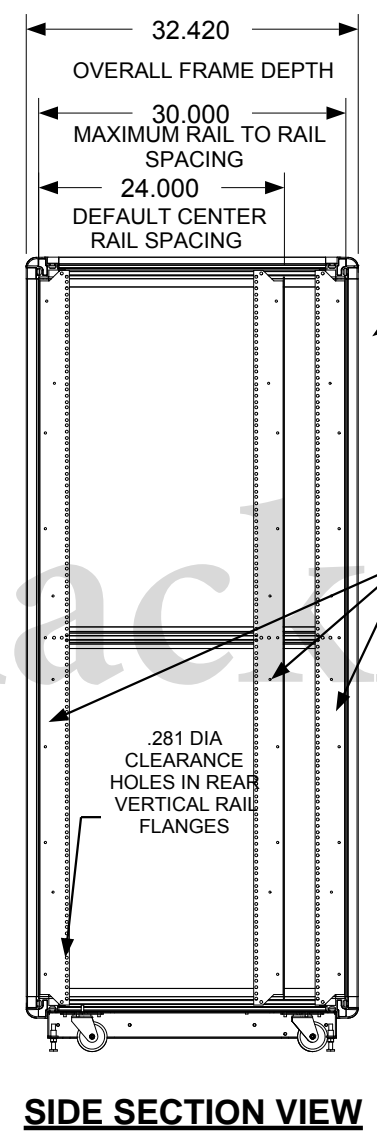

REVISION HISTORY			
REV	DESCRIPTION	DATE	APPROVED

F
E
D
C
B
A

F
E
D
C
B
A

ALUMINUM EXTRUDED FRAME

FULLY ADJUSTABLE VERTICAL MOUNTING RAILS (3 PAIR)

**SHOWN WITH SIDE PANEL REMOVED

Synergy Global Technology Inc
www.RackmountMart.com

PART NAME
40U X 30" DEEP; 19" RACKMOUNT EXTRUDED ALUMINUM FRAME CABINET

DATE 3/1/16	PART # SY702030V	REV
----------------	---------------------	-----

APPROVED BY:

9 8 7 6 5 4 3 2 1

9 8 7 6 5 4 3 2 1