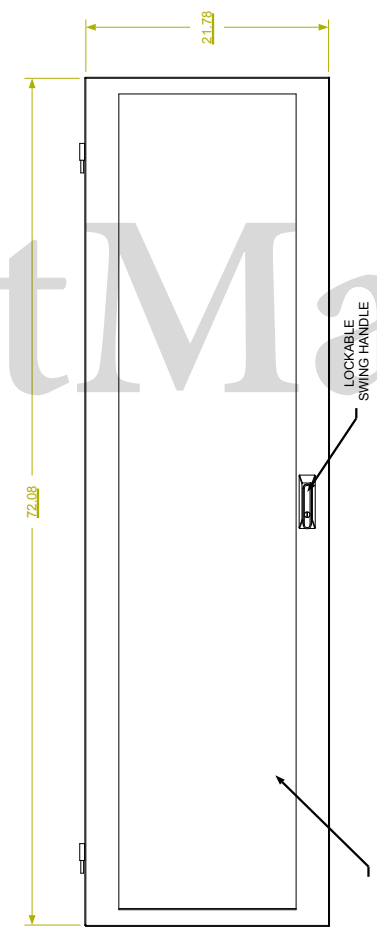

REVISION HISTORY			
REV	DESCRIPTION	DATE	APPROVED

F
E
D
C
B
A

F
E
D
C
B
A

ALUMINUM EXTRUDED FRAME

FULLY ADJUSTABLE VERTICAL MOUNTING RAILS (3 PAIR)

**SHOWN WITH SIDE PANEL REMOVED

Synergy Global Technology Inc
www.RackmountMart.com

PART NAME
40U X 30" DEEP; 19" RACKMOUNT EXTRUDED ALUMINUM FRAME CABINET

DATE 3/1/16	PART # SY702030V	REV
----------------	---------------------	-----

APPROVED BY:

9 8 7 6 5 4 3 2 1

9 8 7 6 5 4 3 2 1