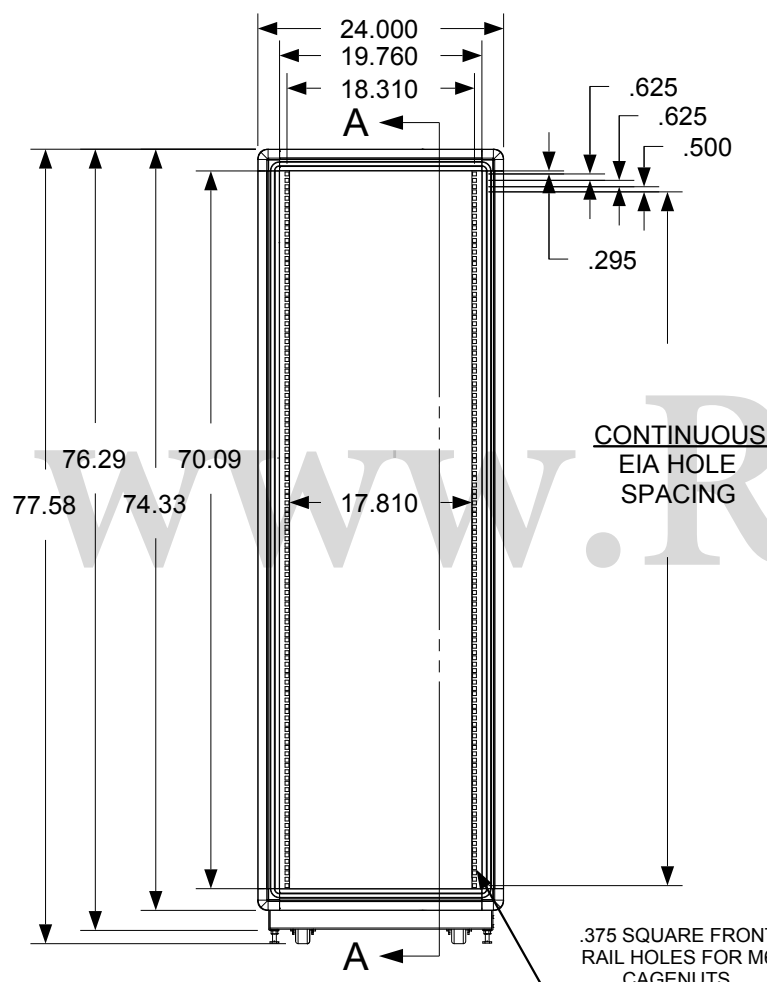

REVISION HISTORY			
REV	DESCRIPTION	DATE	APPROVED

F
E
D
C
B
A

F
E
D
C
B
A

ALUMINUM EXTRUDED FRAME

FULLY ADJUSTABLE VERTICAL MOUNTING RAILS (3 PAIR)

**SHOWN WITH SIDE PANEL REMOVED

Synergy Global Technology Inc
www.RackmountMart.com

PART NAME
40U X 30" DEEP; 19" RACKMOUNT EXTRUDED ALUMINUM FRAME CABINET

DATE 3/1/16	PART # SY702030V	REV
----------------	---------------------	-----

APPROVED BY:

9 8 7 6 5 4 3 2 1

9 8 7 6 5 4 3 2 1