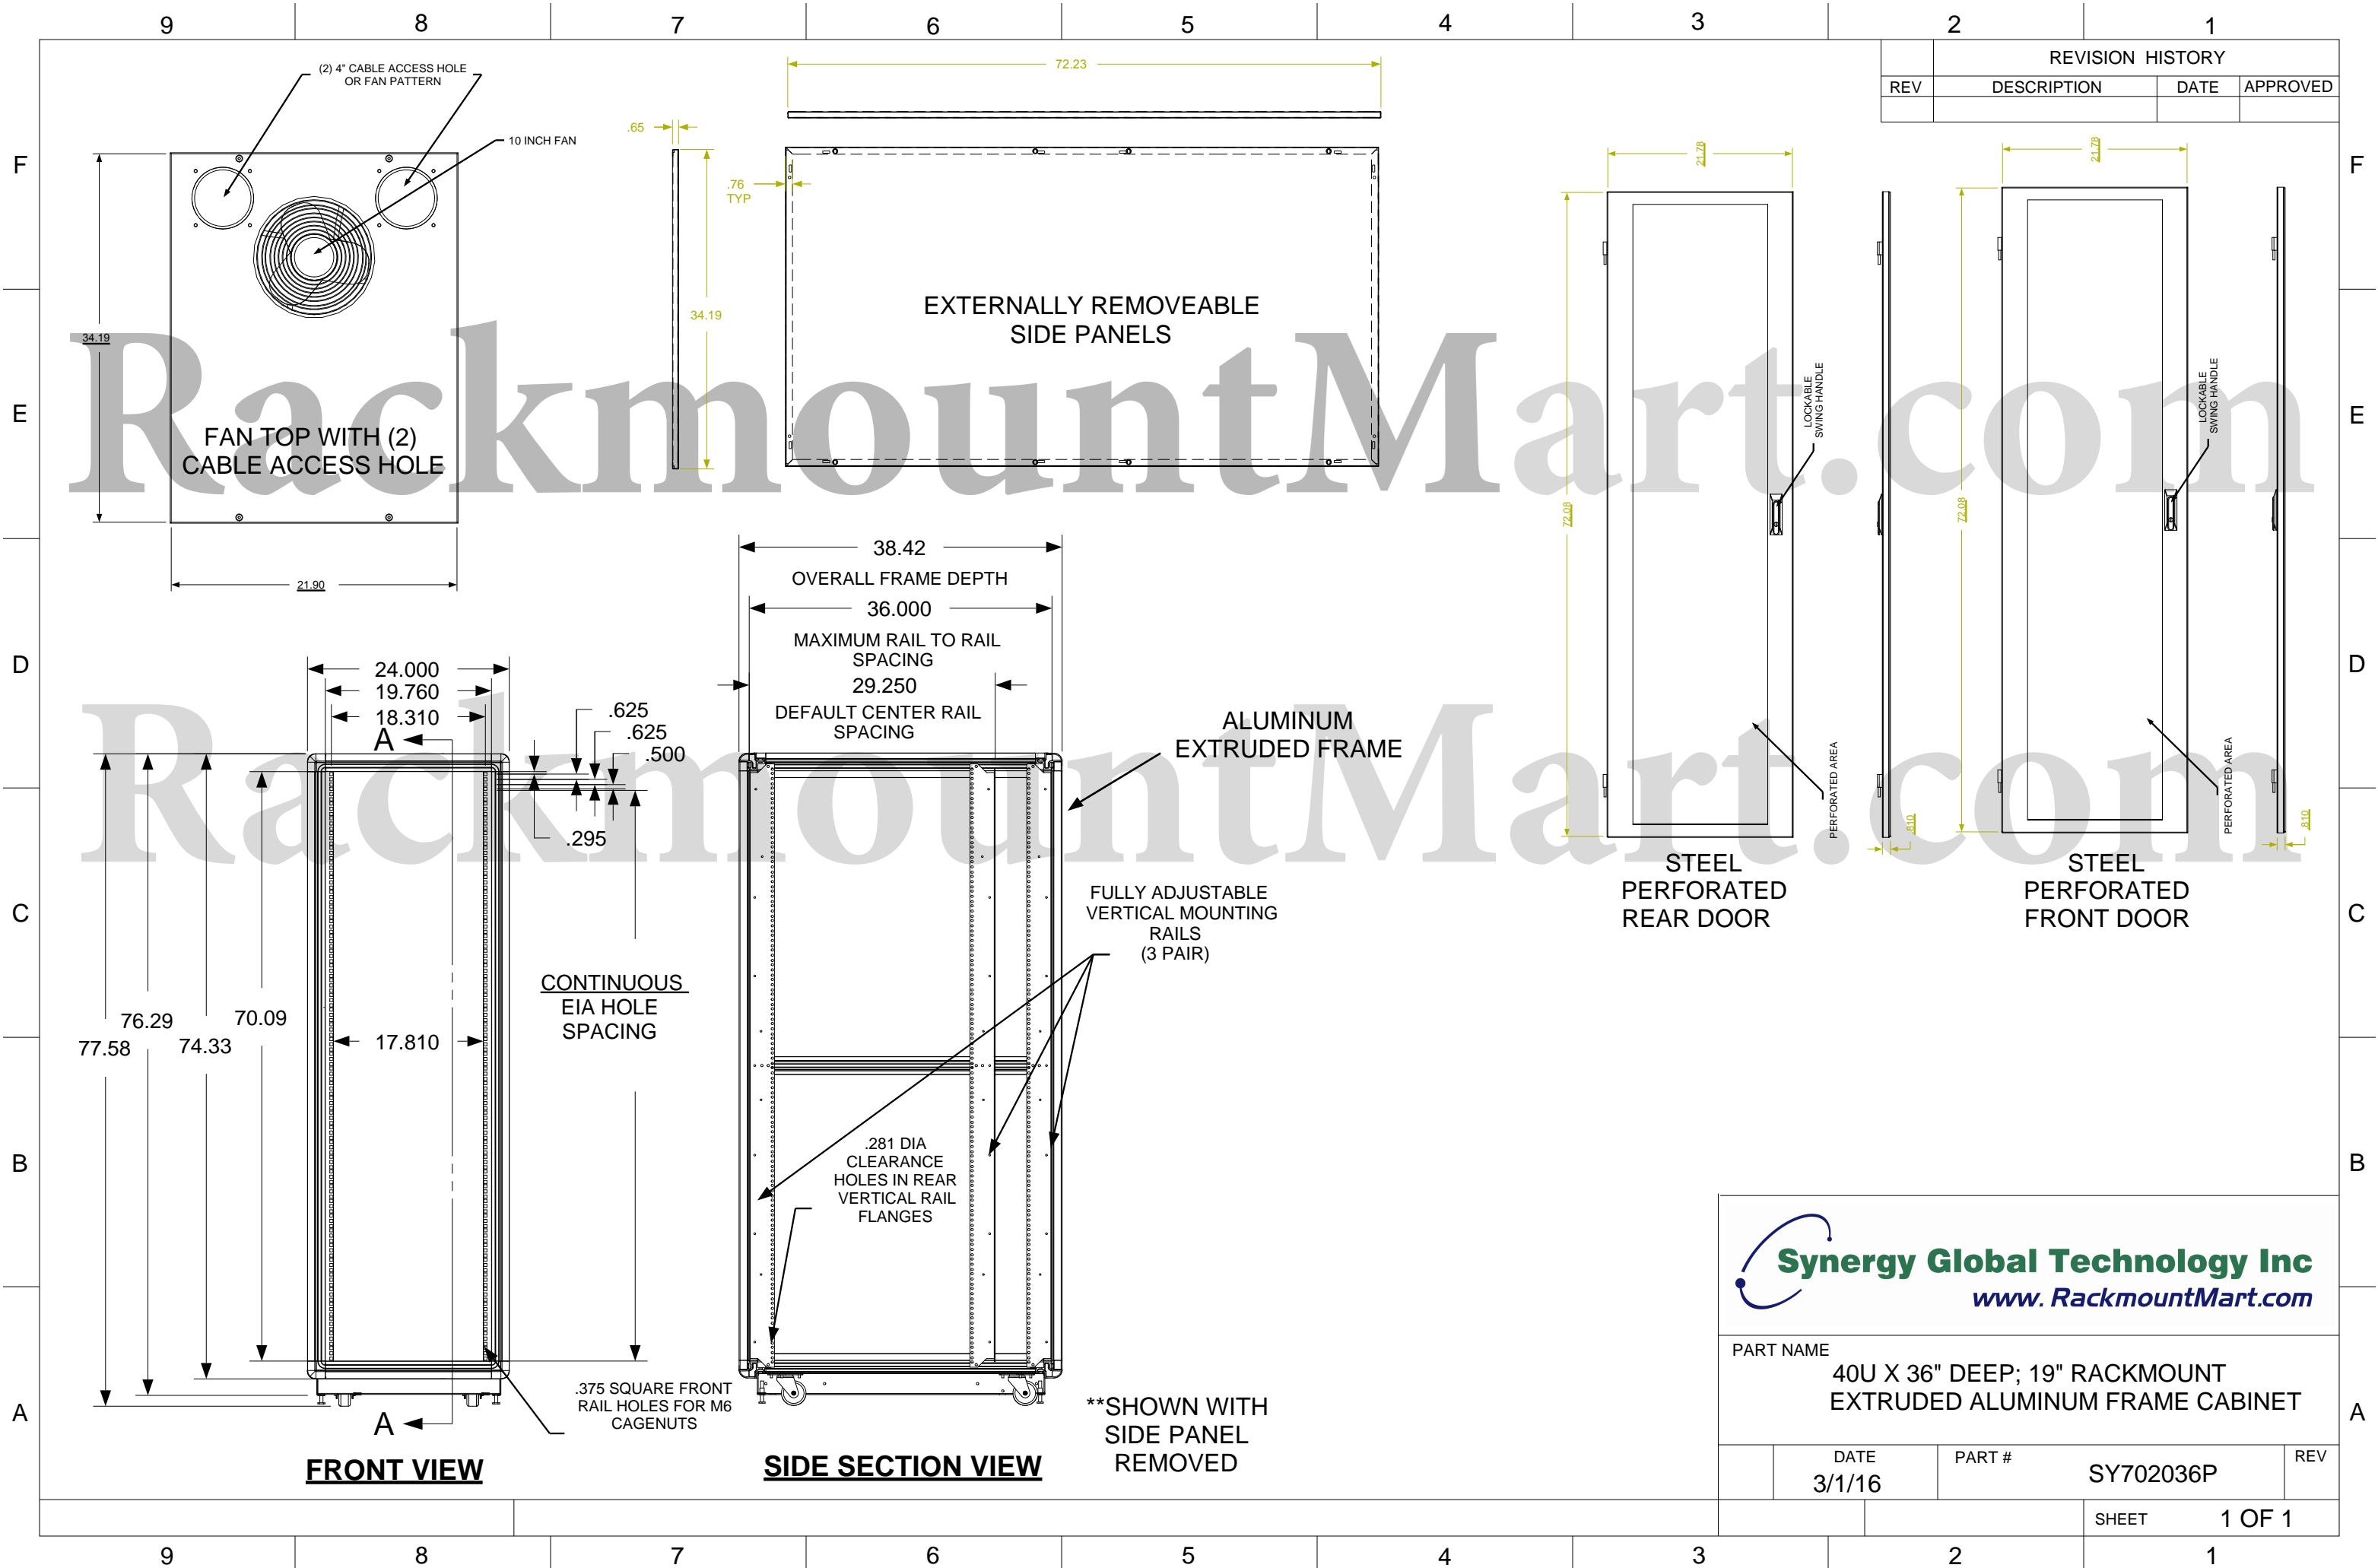

REVISION HISTORY			
REV	DESCRIPTION	DATE	APPROVED

Synergy Global Technology Inc
www.RackmountMart.com

PART NAME
40U X 36" DEEP; 19" RACKMOUNT EXTRUDED ALUMINUM FRAME CABINET

DATE 3/1/16	PART # SY702036P	REV
SHEET		1 OF 1