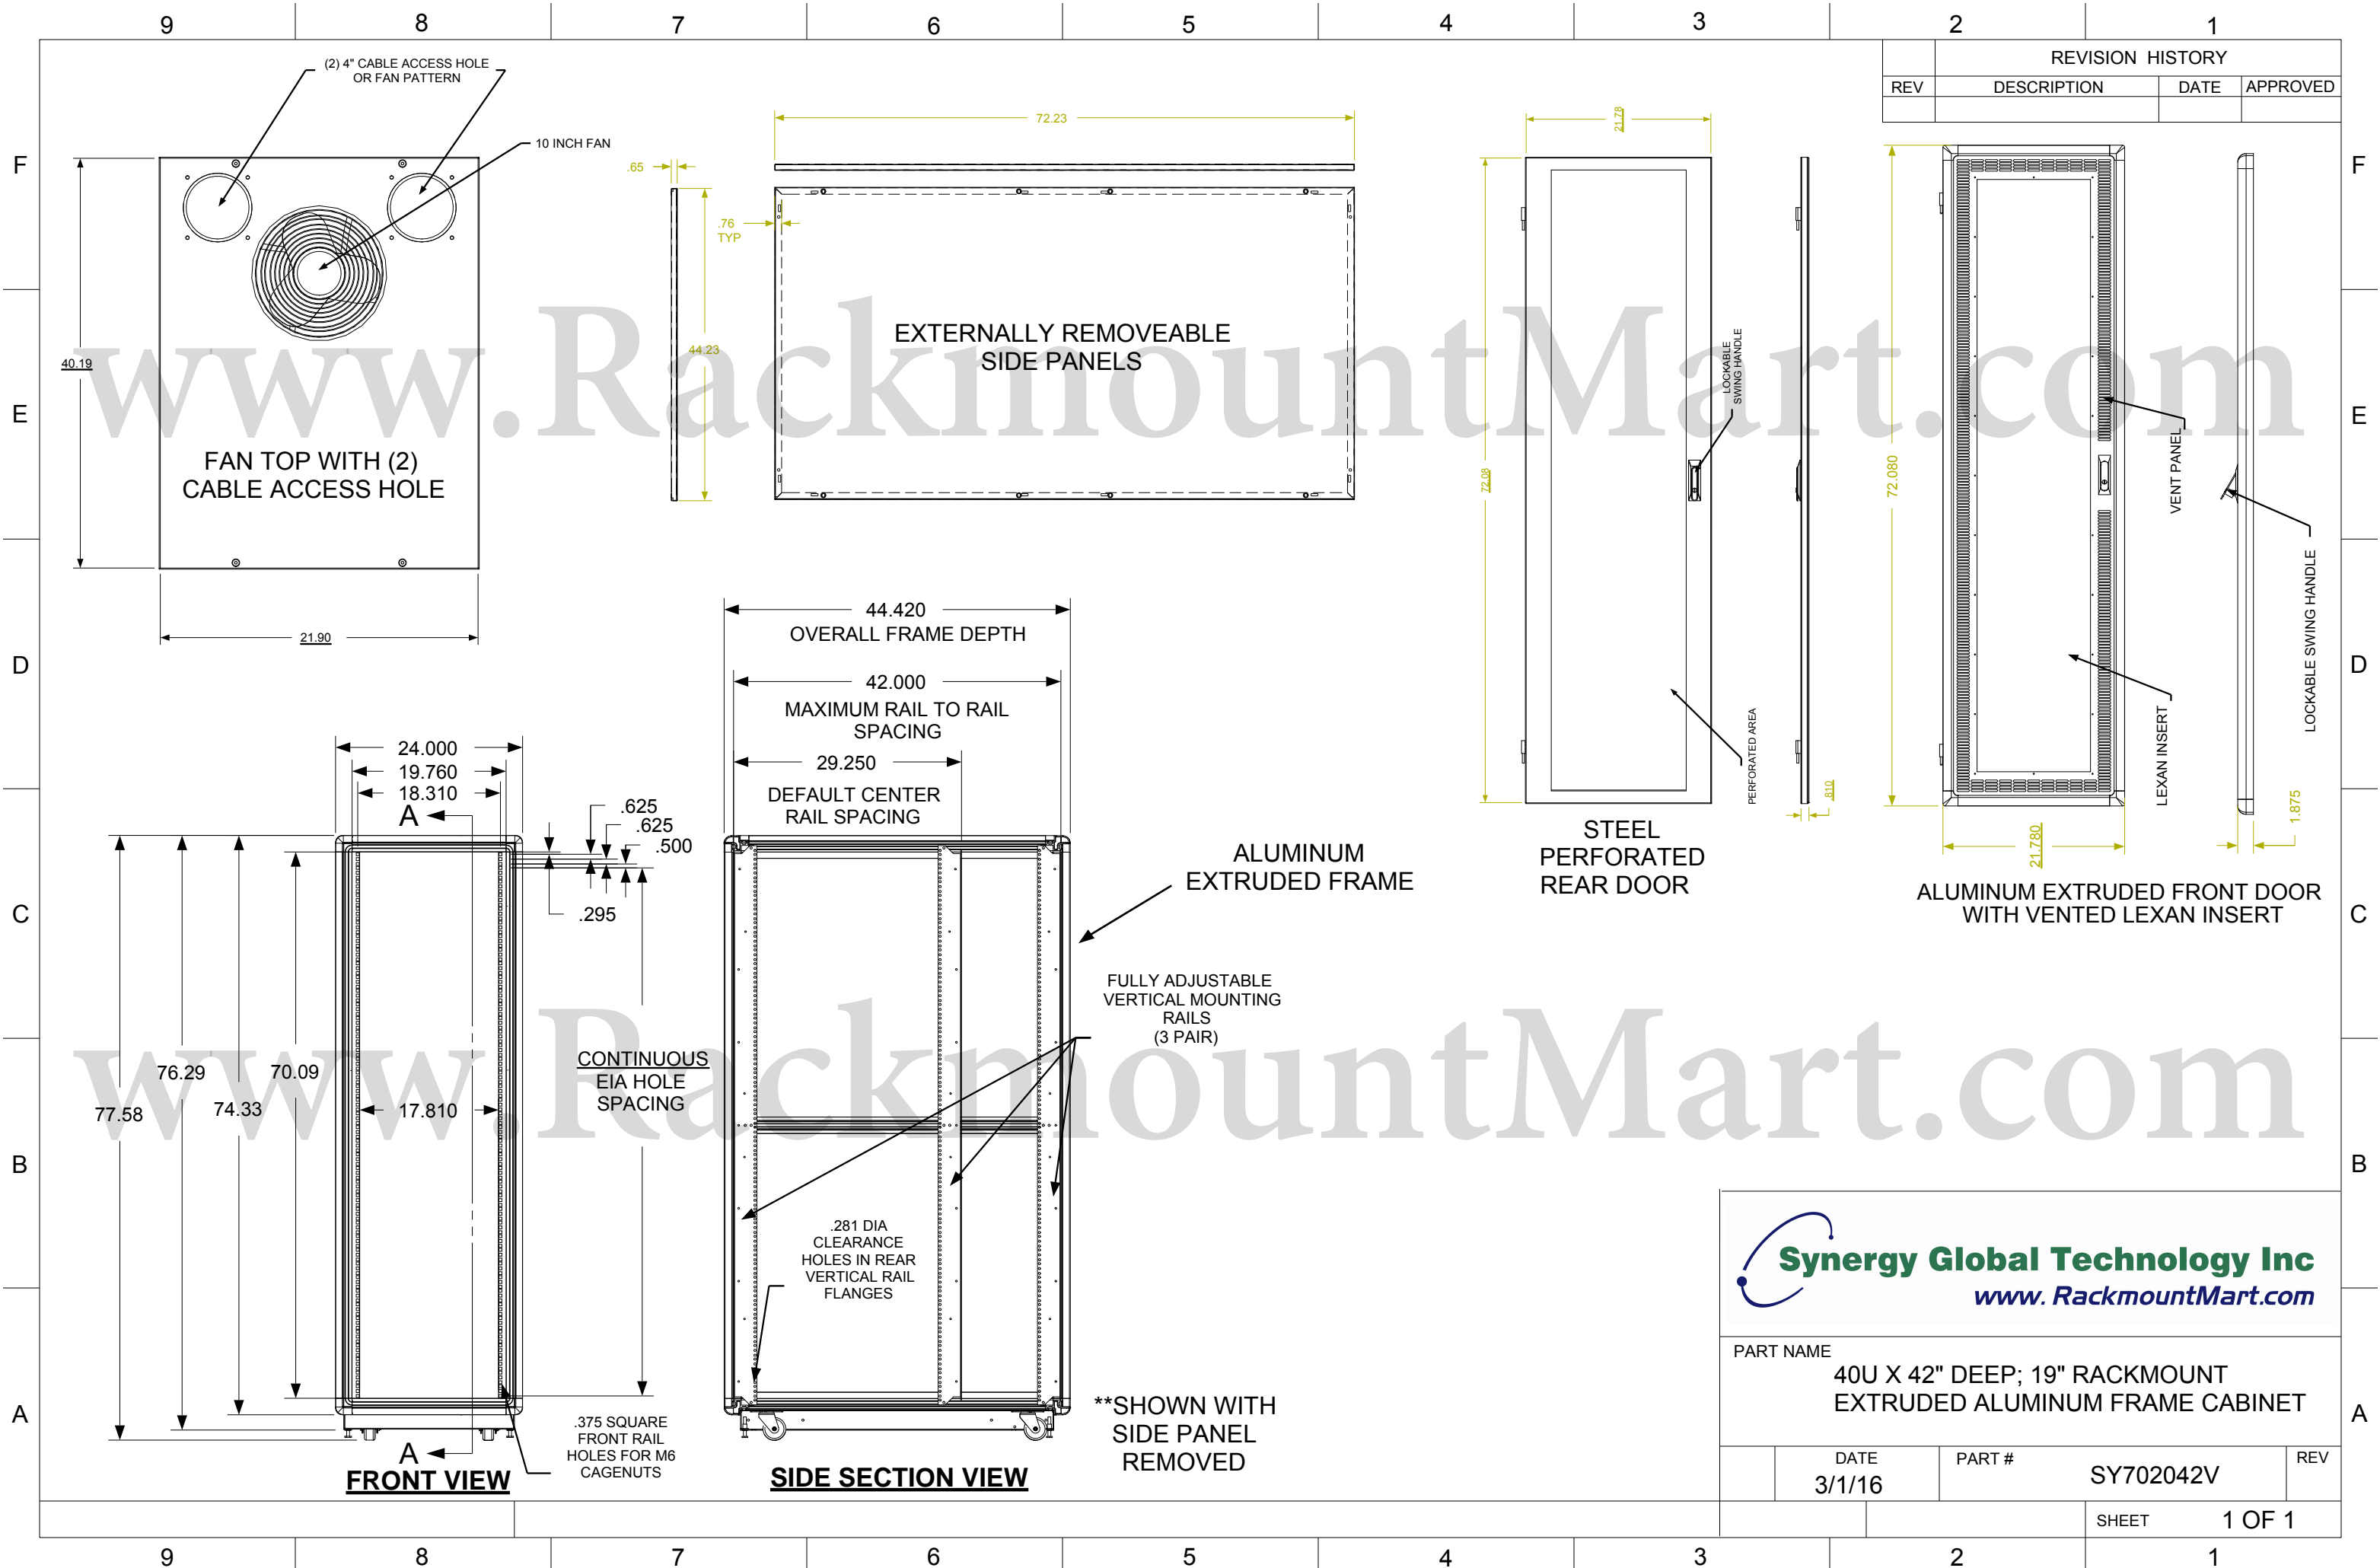

REVISION HISTORY			
REV	DESCRIPTION	DATE	APPROVED

Synergy Global Technology Inc
www.RackmountMart.com

PART NAME
40U X 42" DEEP; 19" RACKMOUNT EXTRUDED ALUMINUM FRAME CABINET

DATE 3/1/16	PART # SY702042V	REV
SHEET		1 OF 1