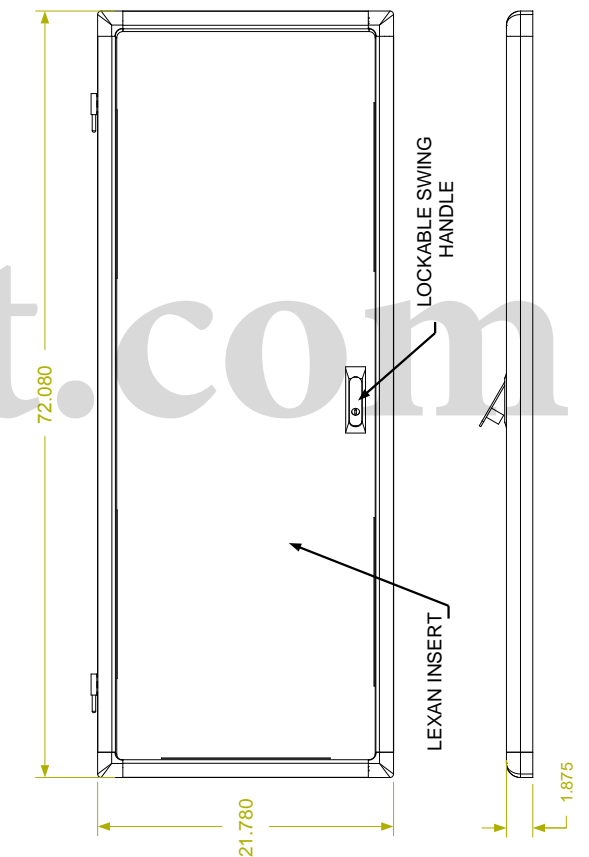

REVISION HISTORY			
REV	DESCRIPTION	DATE	APPROVED

F
E
D
C
B
A

F
E
D
C
B
A

**SHOWN WITH SIDE PANEL REMOVED

Synergy Global Technology Inc
www.RackmountMart.com

PART NAME			
40U X 42" DEEP; 19" RACKMOUNT EXTRUDED ALUMINUM FRAME CABINET			
DATE	PART #	REV	
3/1/16	SY702042X		

9 8 7 6 5 4 3 2 1

9 8 7 6 5 4 3 2 1