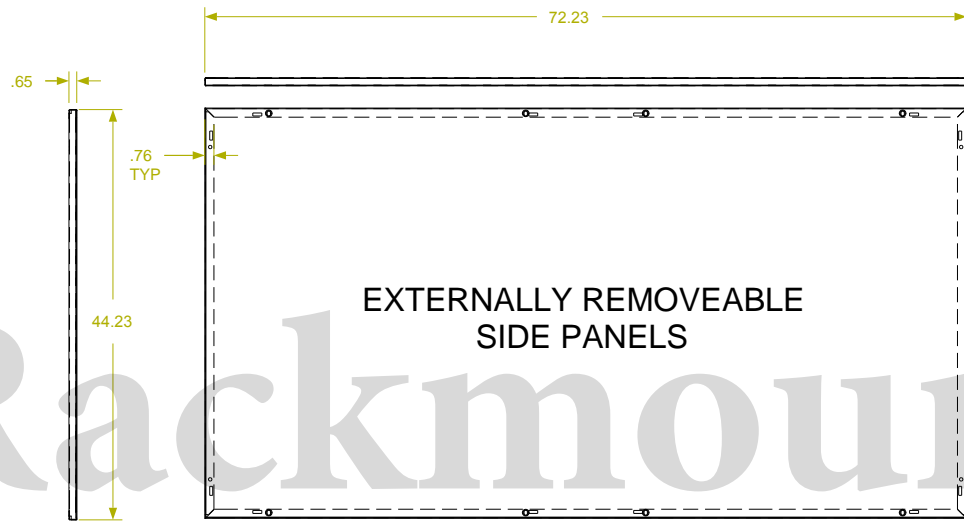

REVISION HISTORY			
REV	DESCRIPTION	DATE	APPROVED

F
E
D
C
B
A

F
E
D
C
B
A

**SHOWN WITH SIDE PANEL REMOVED

Synergy Global Technology Inc
www.RackmountMart.com

PART NAME			
40U X 42" DEEP; 19" RACKMOUNT EXTRUDED ALUMINUM FRAME CABINET			
DATE	PART #	REV	
3/1/16	SY702042X		