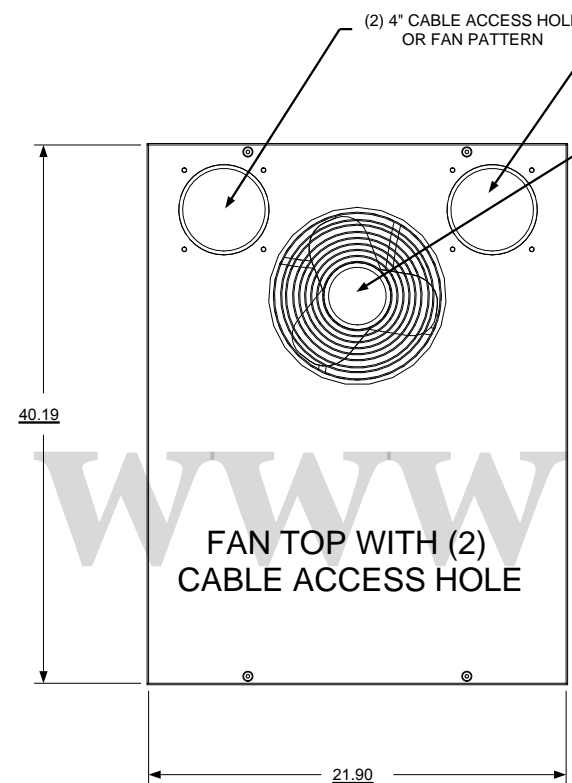

REVISION HISTORY			
REV	DESCRIPTION	DATE	APPROVED

F
E
D
C
B
A

F
E
D
C
B
A

**SHOWN WITH SIDE PANEL REMOVED

Synergy Global Technology Inc
www.RackmountMart.com

PART NAME			
40U X 42" DEEP; 19" RACKMOUNT EXTRUDED ALUMINUM FRAME CABINET			
DATE	PART #	REV	
3/1/16	SY702042X		

9 8 7 6 5 4 3 2 1

9 8 7 6 5 4 3 2 1