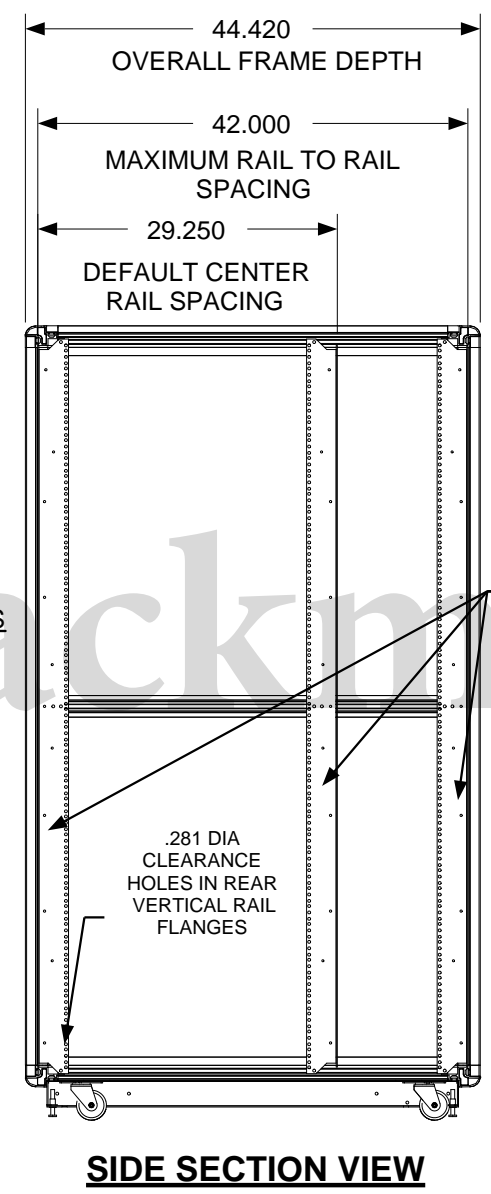

REVISION HISTORY			
REV	DESCRIPTION	DATE	APPROVED

F
E
D
C
B
A

F
E
D
C
B
A

**SHOWN WITH SIDE PANEL REMOVED

Synergy Global Technology Inc
www.RackmountMart.com

PART NAME			
40U X 42" DEEP; 19" RACKMOUNT EXTRUDED ALUMINUM FRAME CABINET			
DATE	PART #	REV	
3/1/16	SY702042X		

9 8 7 6 5 4 3 2 1

9 8 7 6 5 4 3 2 1