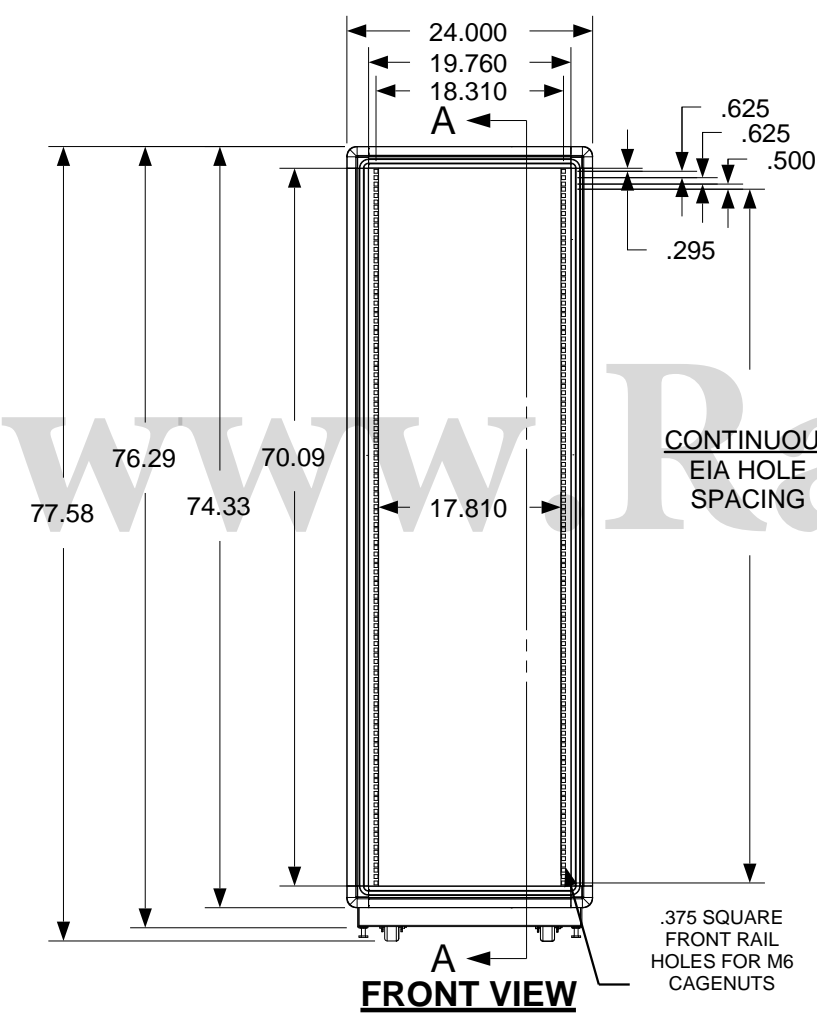

REVISION HISTORY			
REV	DESCRIPTION	DATE	APPROVED

F
E
D
C
B
A

F
E
D
C
B
A

**SHOWN WITH SIDE PANEL REMOVED

Synergy Global Technology Inc
www.RackmountMart.com

PART NAME			
40U X 42" DEEP; 19" RACKMOUNT EXTRUDED ALUMINUM FRAME CABINET			
DATE	PART #	REV	
3/1/16	SY702042X		

9 8 7 6 5 4 3 2 1

9 8 7 6 5 4 3 2 1