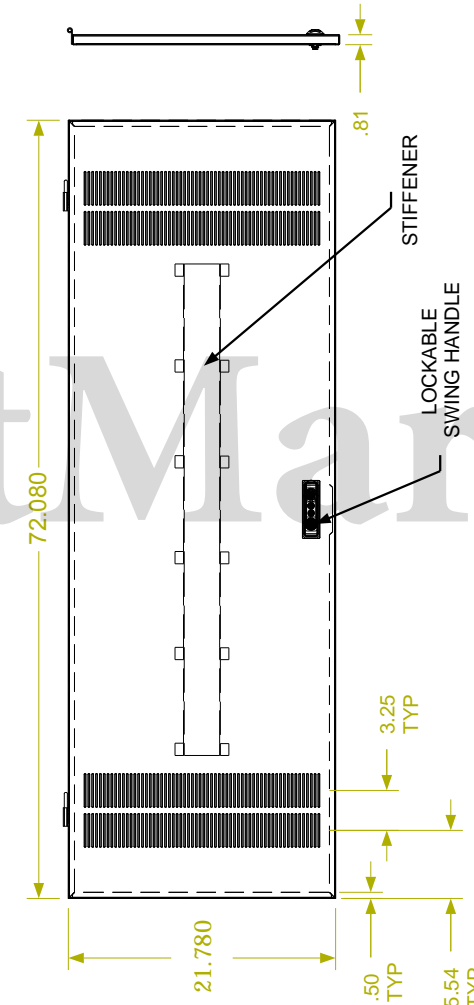

REVISION HISTORY			
REV	DESCRIPTION	DATE	APPROVED

F
E
D
C
B
A

F
E
D
C
B
A

**SHOWN WITH SIDE PANEL REMOVED

Synergy Global Technology Inc
www.RackmountMart.com

PART NAME			
40U X 42" DEEP; 19" RACKMOUNT EXTRUDED ALUMINUM FRAME CABINET			
DATE	PART #	REV	
3/1/16	SY702042X		

9 8 7 6 5 4 3 2 1

9 8 7 6 5 4 3 2 1