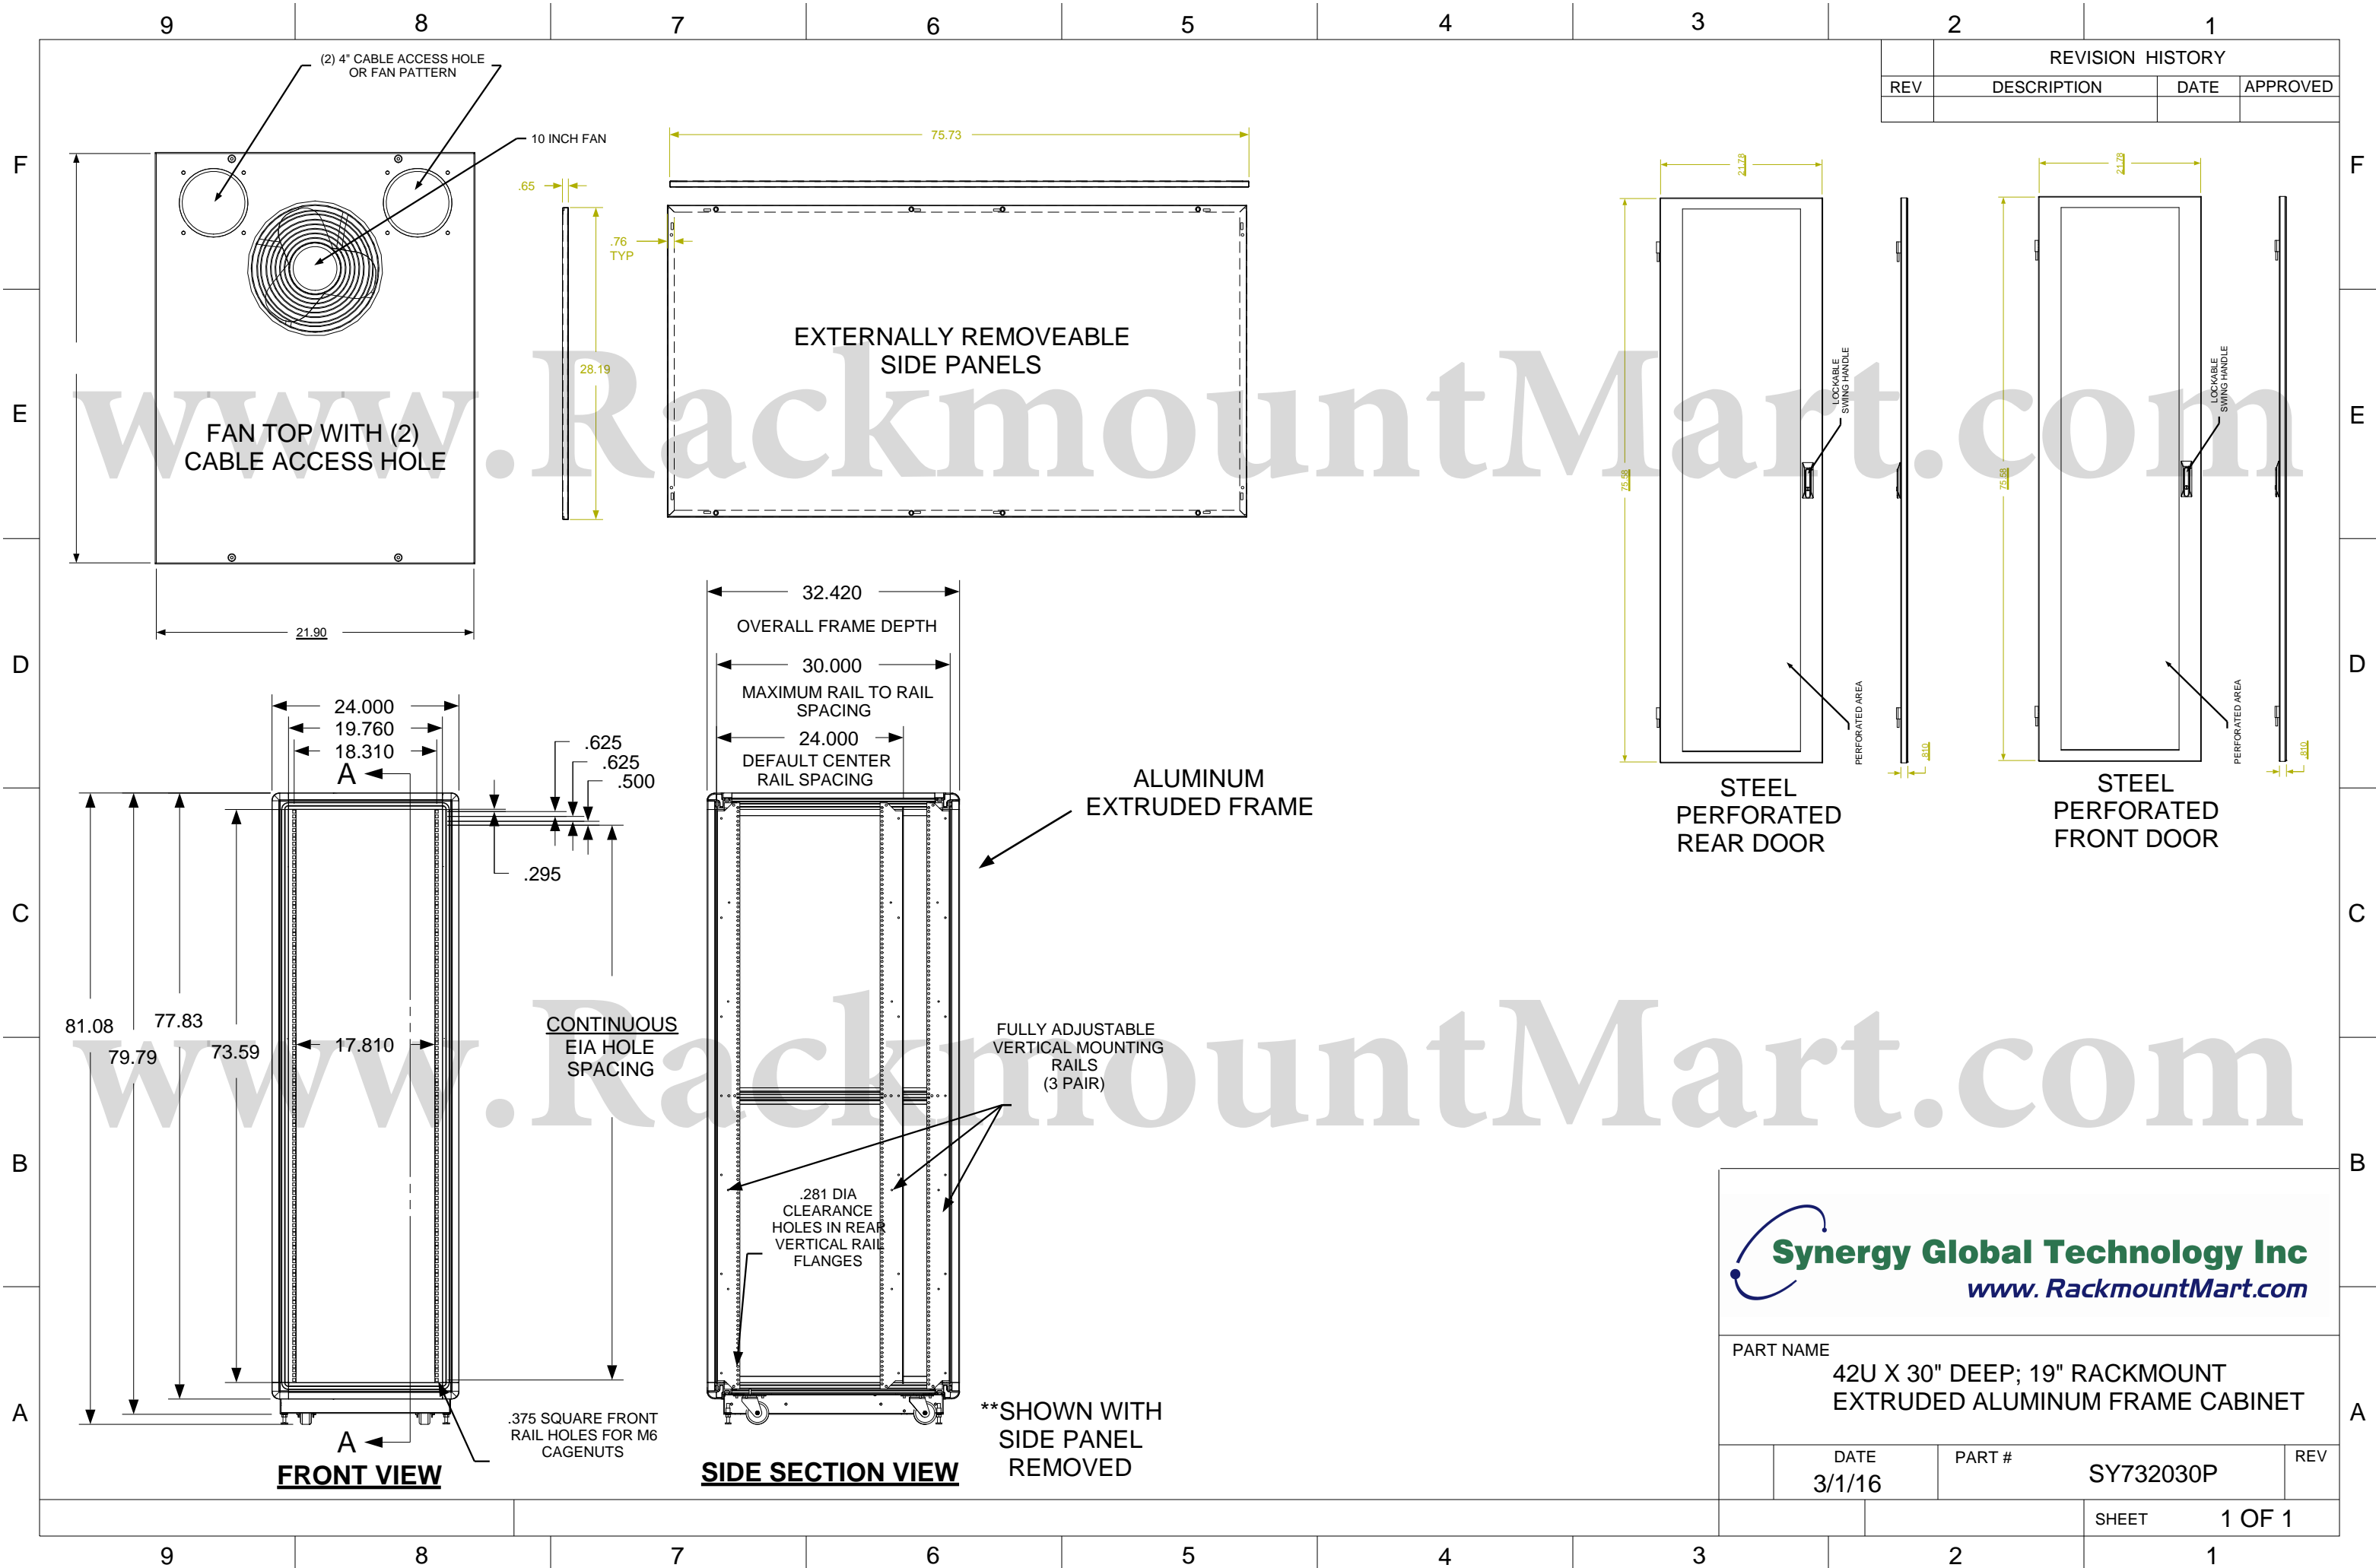

REVISION HISTORY			
REV	DESCRIPTION	DATE	APPROVED

Synergy Global Technology Inc
www.RackmountMart.com

PART NAME
 42U X 30" DEEP; 19" RACKMOUNT
 EXTRUDED ALUMINUM FRAME CABINET

DATE	PART #	REV
3/1/16	SY732030P	