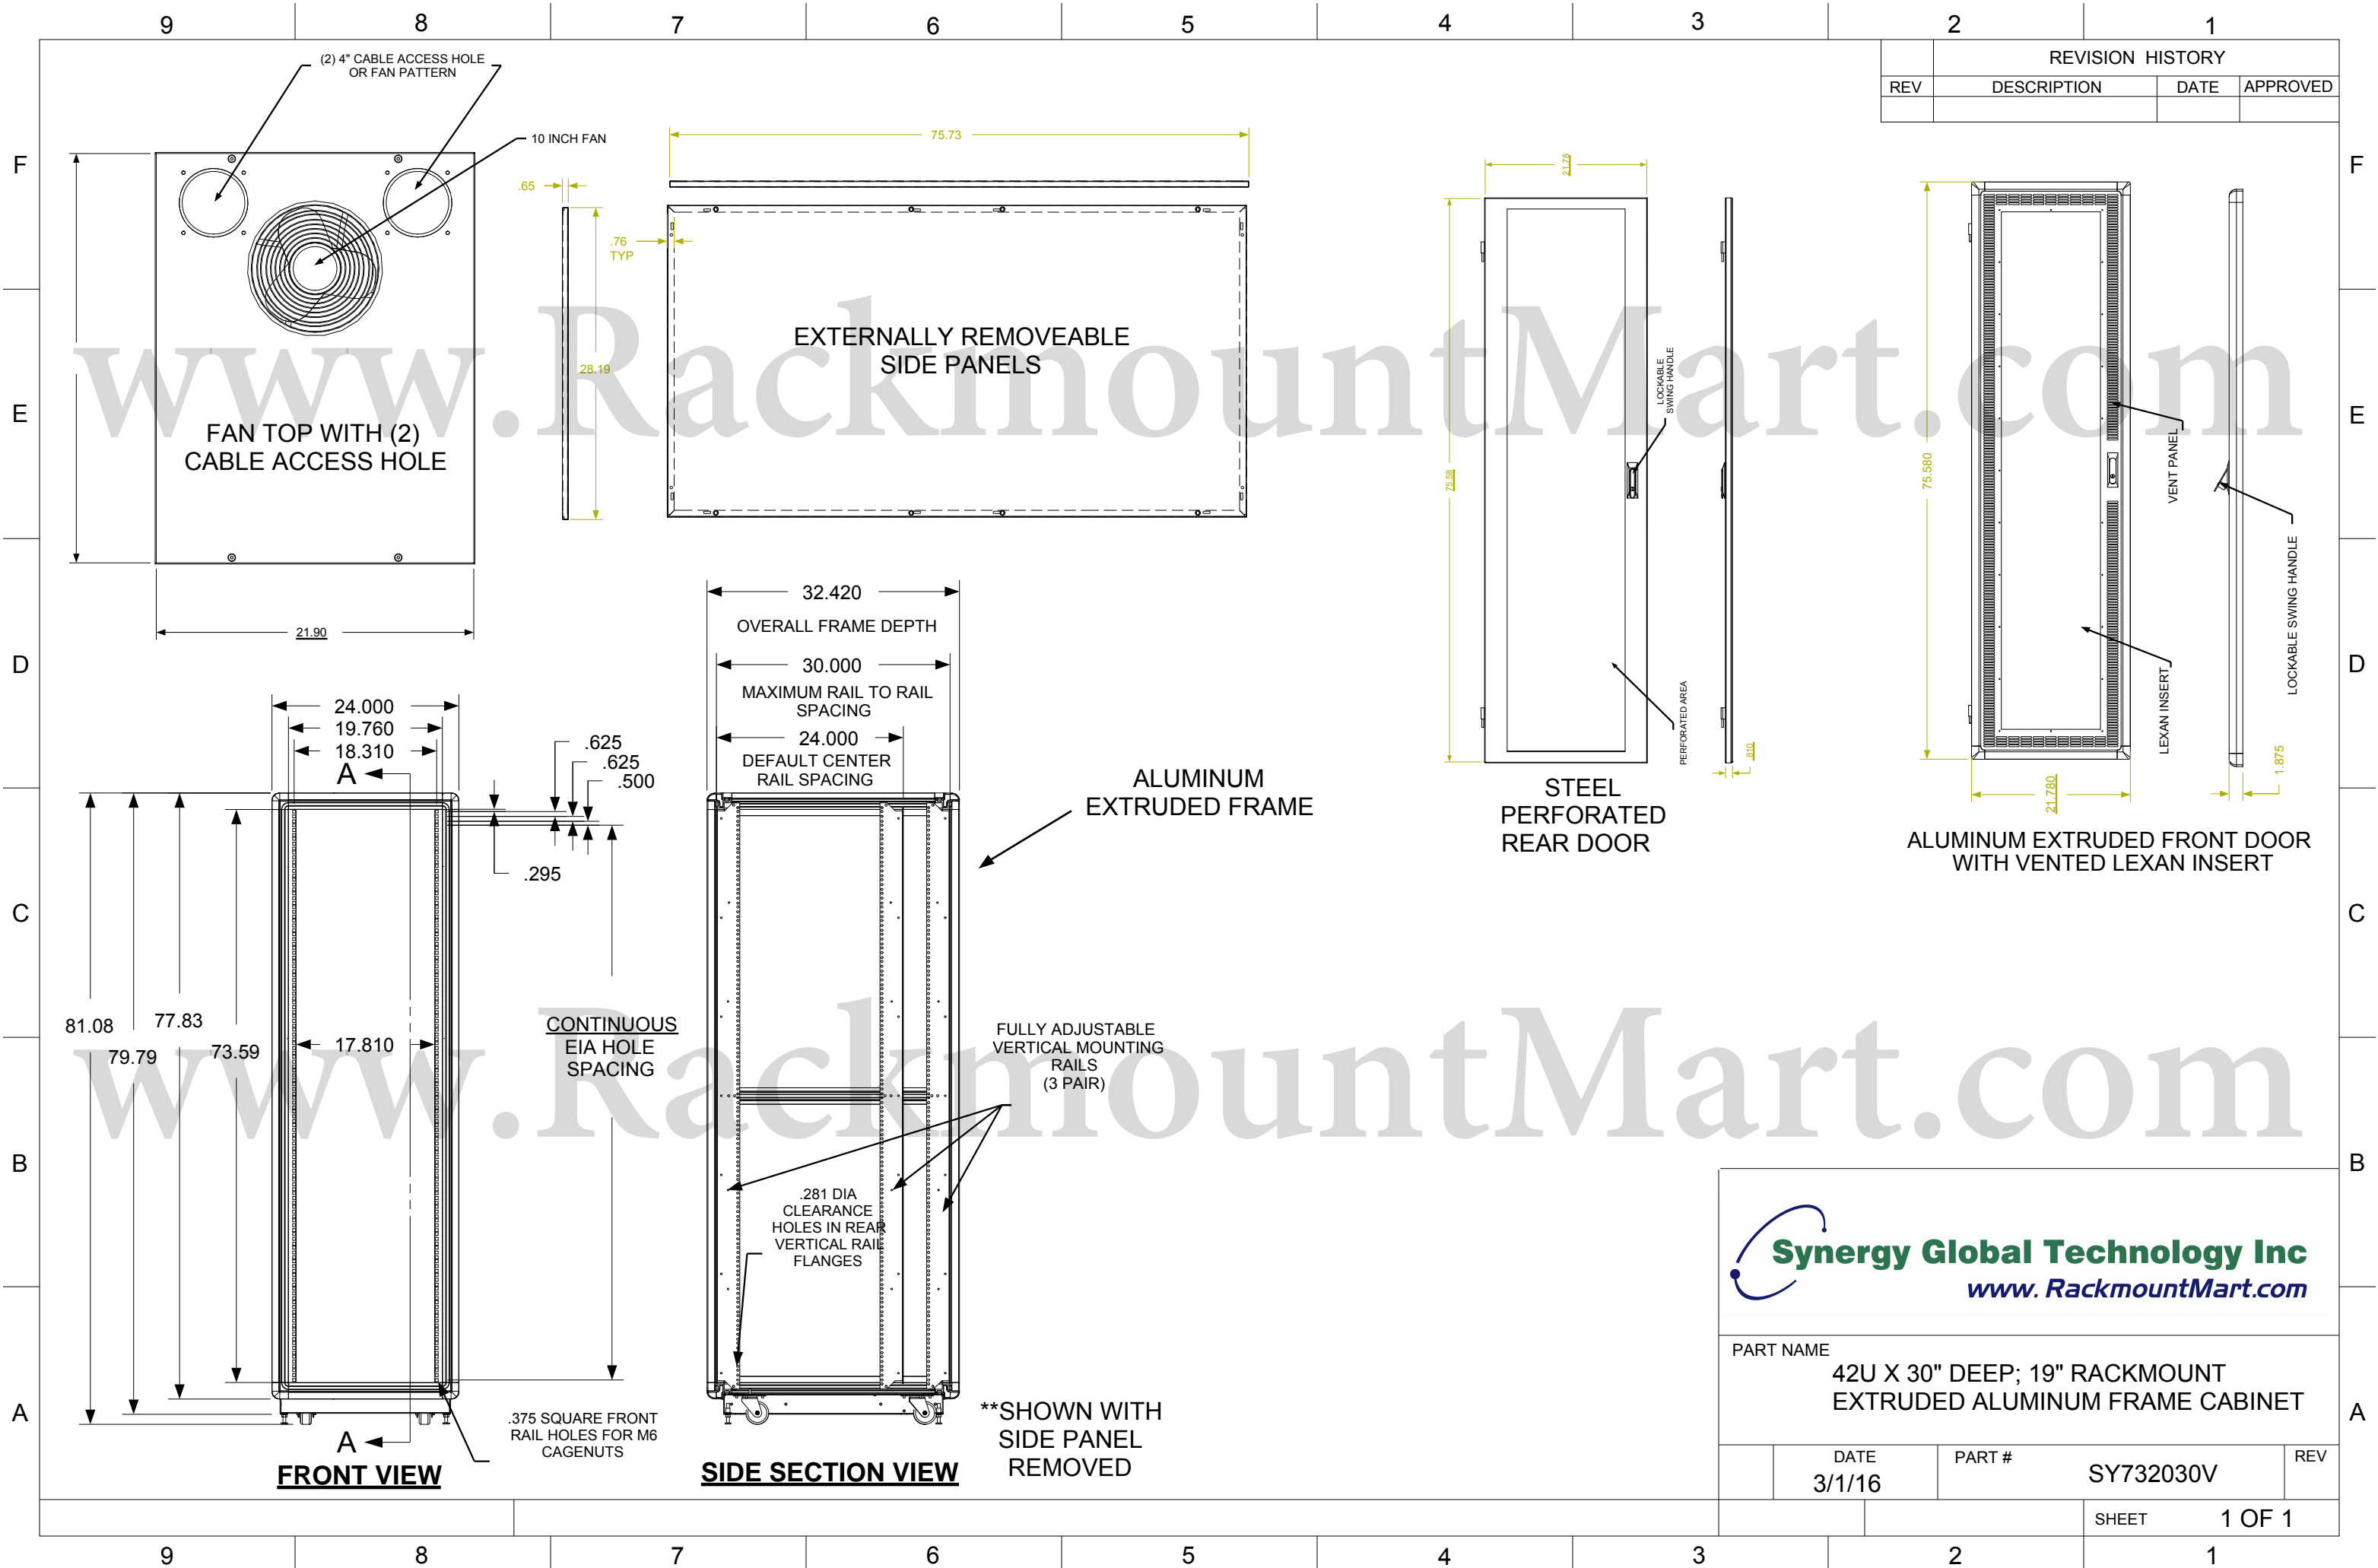

REVISION HISTORY			
REV	DESCRIPTION	DATE	APPROVED

Synergy Global Technology Inc
www.RackmountMart.com

PART NAME
**42U X 30" DEEP; 19" RACKMOUNT
 EXTRUDED ALUMINUM FRAME CABINET**

DATE 3/1/16	PART # SY732030V	REV
----------------	---------------------	-----