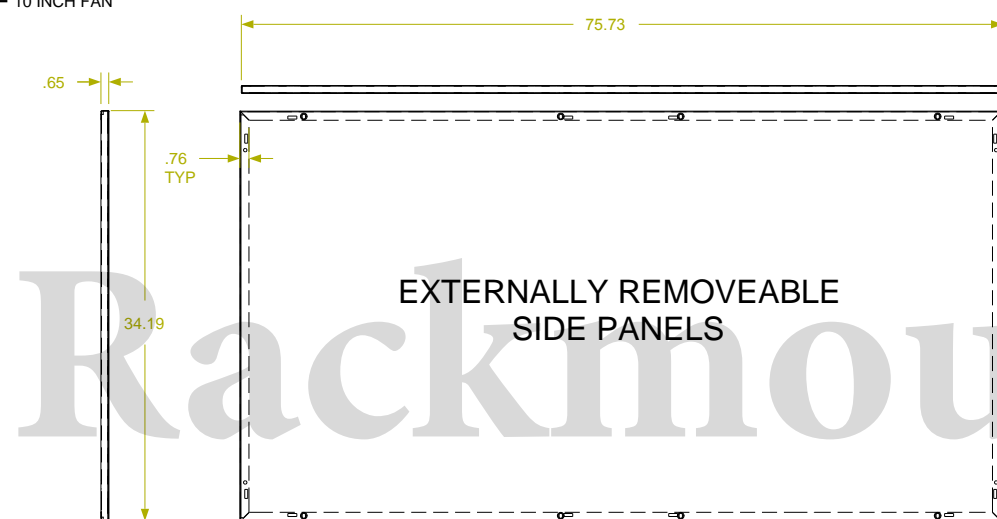

REVISION HISTORY			
REV	DESCRIPTION	DATE	APPROVED

Synergy Global Technology Inc
www.RackmountMart.com

PART NAME
42U X 36" DEEP; 19" RACKMOUNT EXTRUDED ALUMINUM FRAME CABINET

DATE 3/1/16	PART # SY732036P	REV
SHEET		1 OF 1