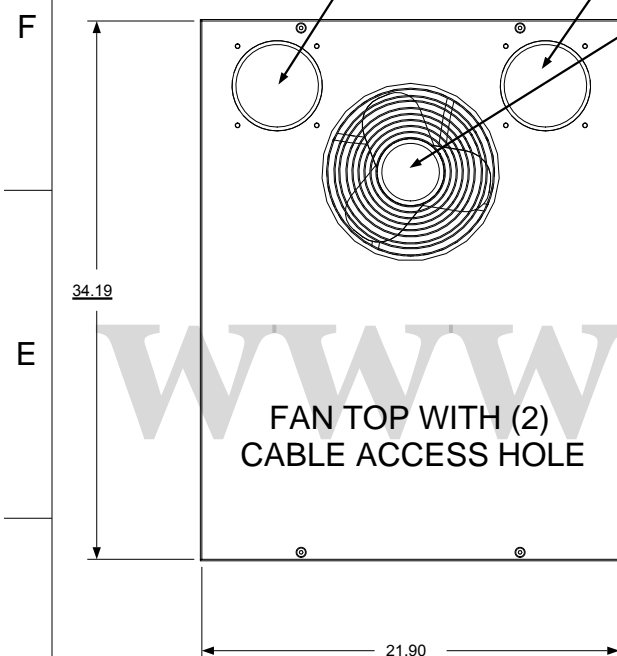

REVISION HISTORY			
REV	DESCRIPTION	DATE	APPROVED

Synergy Global Technology Inc
www.RackmountMart.com

PART NAME
42U X 36" DEEP; 19" RACKMOUNT EXTRUDED ALUMINUM FRAME CABINET

DATE 3/1/16	PART # SY732036P	REV
SHEET		1 OF 1