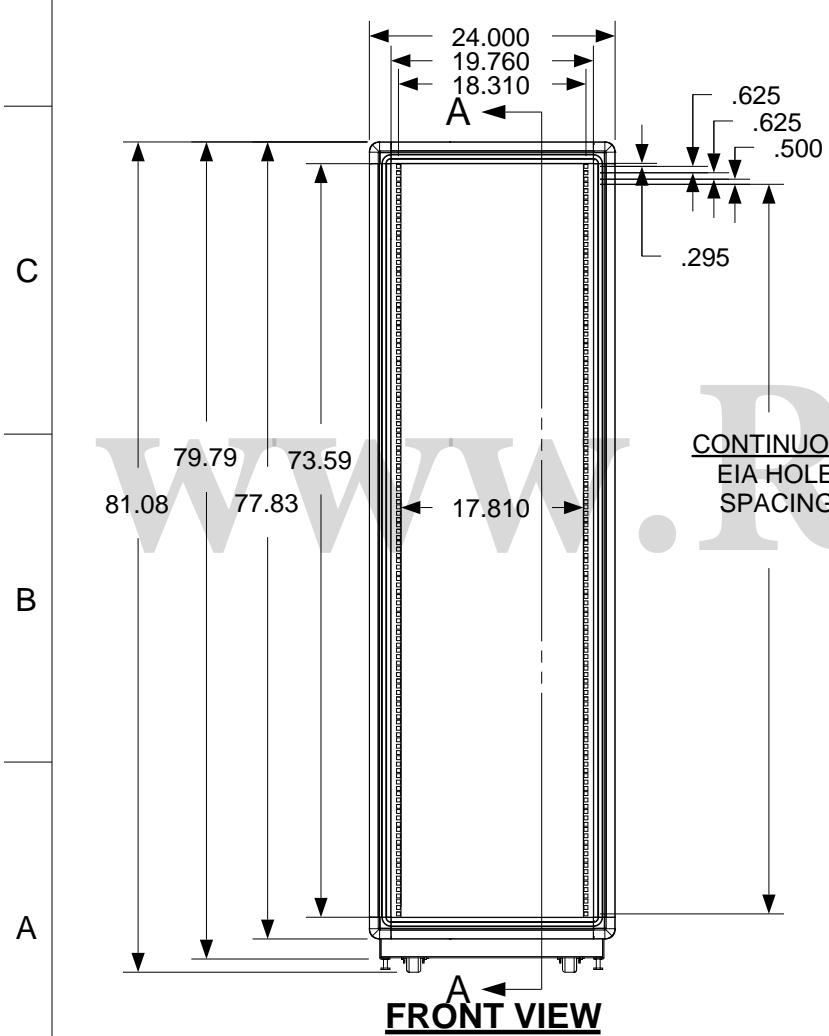

REVISION HISTORY			
REV	DESCRIPTION	DATE	APPROVED

Synergy Global Technology Inc
www.RackmountMart.com

PART NAME
42U X 36" DEEP; 19" RACKMOUNT EXTRUDED ALUMINUM FRAME CABINET

DATE 3/1/16	PART # SY732036P	REV
SHEET		1 OF 1