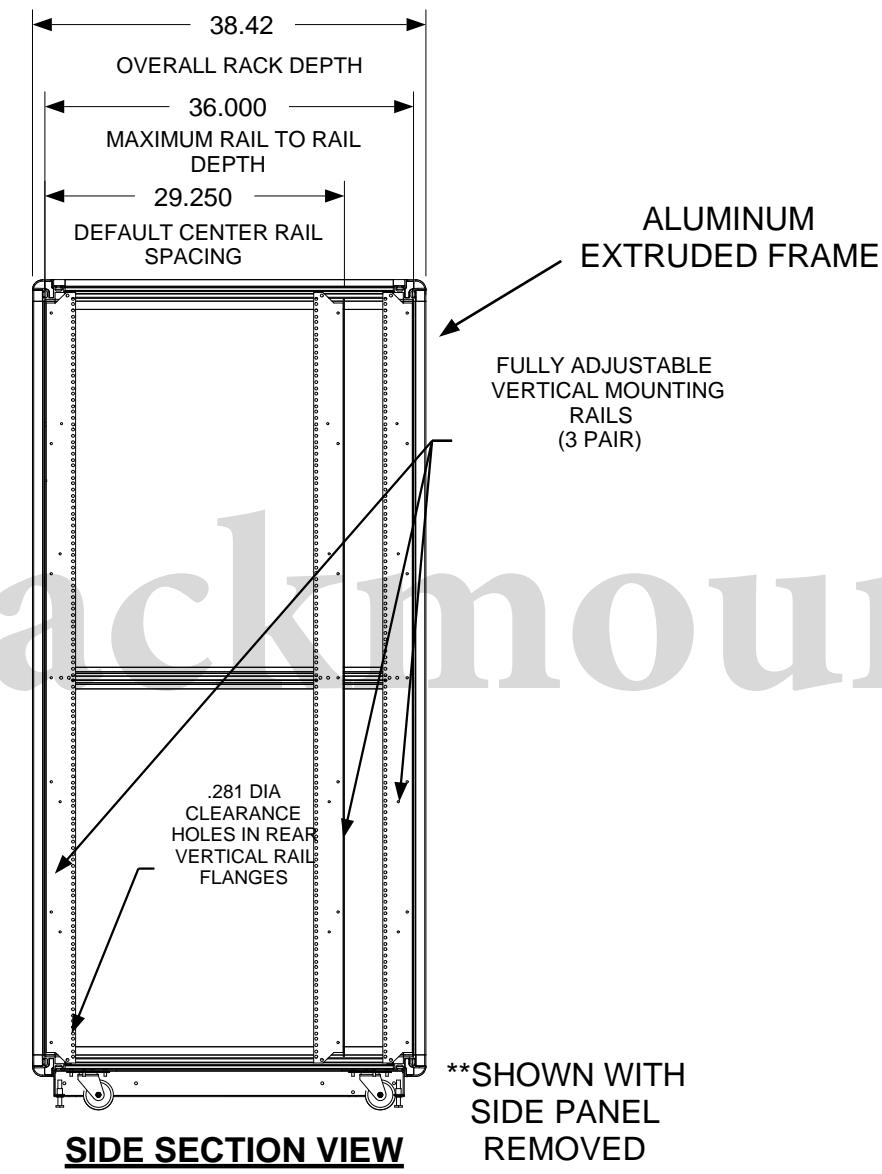

REVISION HISTORY			
REV	DESCRIPTION	DATE	APPROVED

Synergy Global Technology Inc
www.RackmountMart.com

PART NAME
42U X 36" DEEP; 19" RACKMOUNT EXTRUDED ALUMINUM FRAME CABINET

DATE 3/1/16	PART # SY732036P	REV
SHEET		1 OF 1