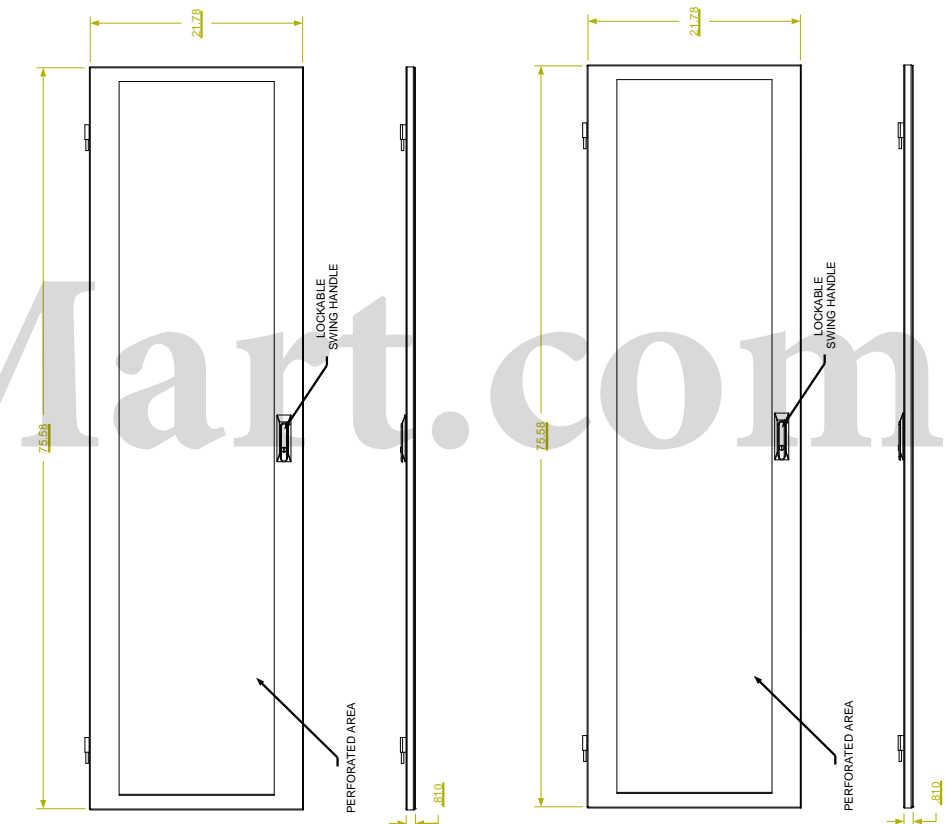

REVISION HISTORY			
REV	DESCRIPTION	DATE	APPROVED

Synergy Global Technology Inc
www.RackmountMart.com

PART NAME
42U X 36" DEEP; 19" RACKMOUNT EXTRUDED ALUMINUM FRAME CABINET

DATE 3/1/16	PART # SY732036P	REV
SHEET		1 OF 1