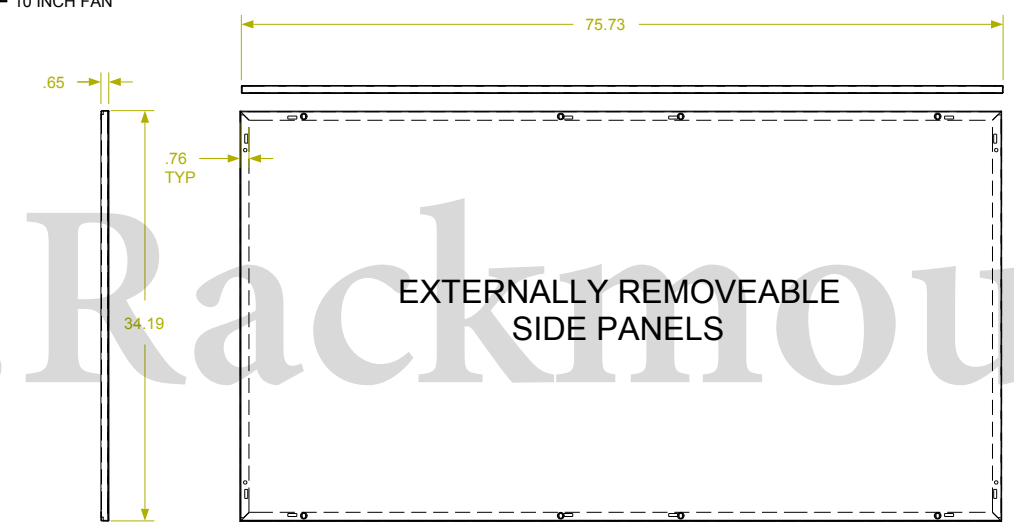

REVISION HISTORY			
REV	DESCRIPTION	DATE	APPROVED

ALUMINUM EXTRUDED FRAME

FULLY ADJUSTABLE VERTICAL MOUNTING RAILS (3 PAIR)

.281 DIA CLEARANCE HOLES IN REAR VERTICAL RAIL FLANGES

**SHOWN WITH SIDE PANEL REMOVED

Synergy Global Technology Inc
www.RackmountMart.com

PART NAME
42U X 36" DEEP; 19" RACKMOUNT EXTRUDED ALUMINUM FRAME CABINET

DATE 3/1/16	PART # SY732036V	REV
SHEET		1 OF 1