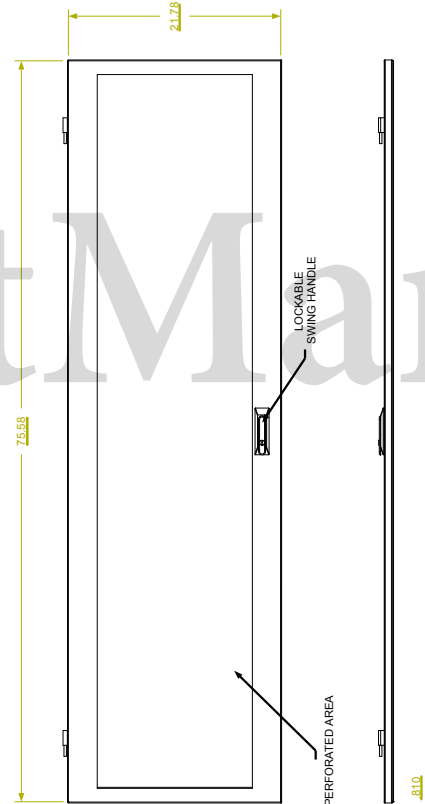

REVISION HISTORY			
REV	DESCRIPTION	DATE	APPROVED

ALUMINUM EXTRUDED FRAME

FULLY ADJUSTABLE VERTICAL MOUNTING RAILS (3 PAIR)

.281 DIA CLEARANCE HOLES IN REAR VERTICAL RAIL FLANGES

**SHOWN WITH SIDE PANEL REMOVED

Synergy Global Technology Inc
www.RackmountMart.com

PART NAME
42U X 36" DEEP; 19" RACKMOUNT EXTRUDED ALUMINUM FRAME CABINET

DATE 3/1/16	PART # SY732036V	REV
SHEET		1 OF 1