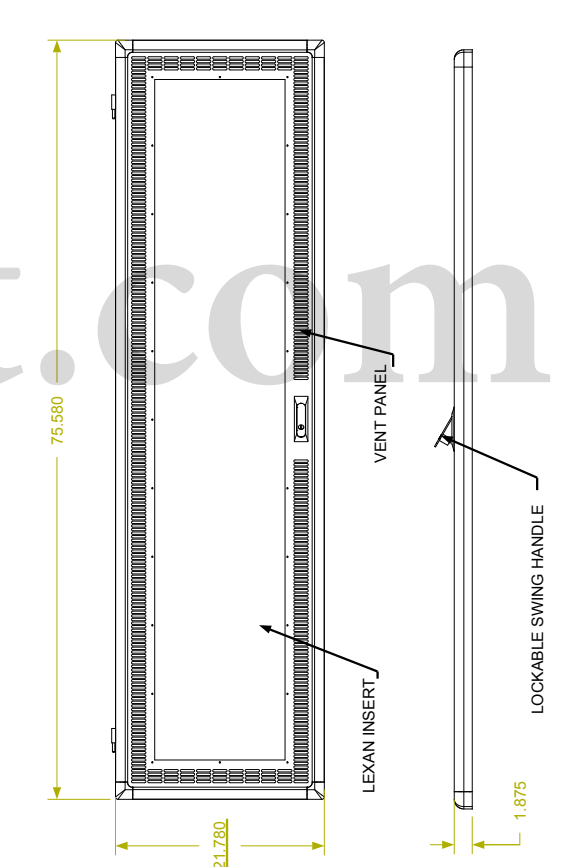

REVISION HISTORY			
REV	DESCRIPTION	DATE	APPROVED

ALUMINUM EXTRUDED FRAME

FULLY ADJUSTABLE VERTICAL MOUNTING RAILS (3 PAIR)

.281 DIA CLEARANCE HOLES IN REAR VERTICAL RAIL FLANGES

**SHOWN WITH SIDE PANEL REMOVED

Synergy Global Technology Inc
www.RackmountMart.com

PART NAME
42U X 36" DEEP; 19" RACKMOUNT EXTRUDED ALUMINUM FRAME CABINET

DATE 3/1/16	PART # SY732036V	REV
SHEET		1 OF 1