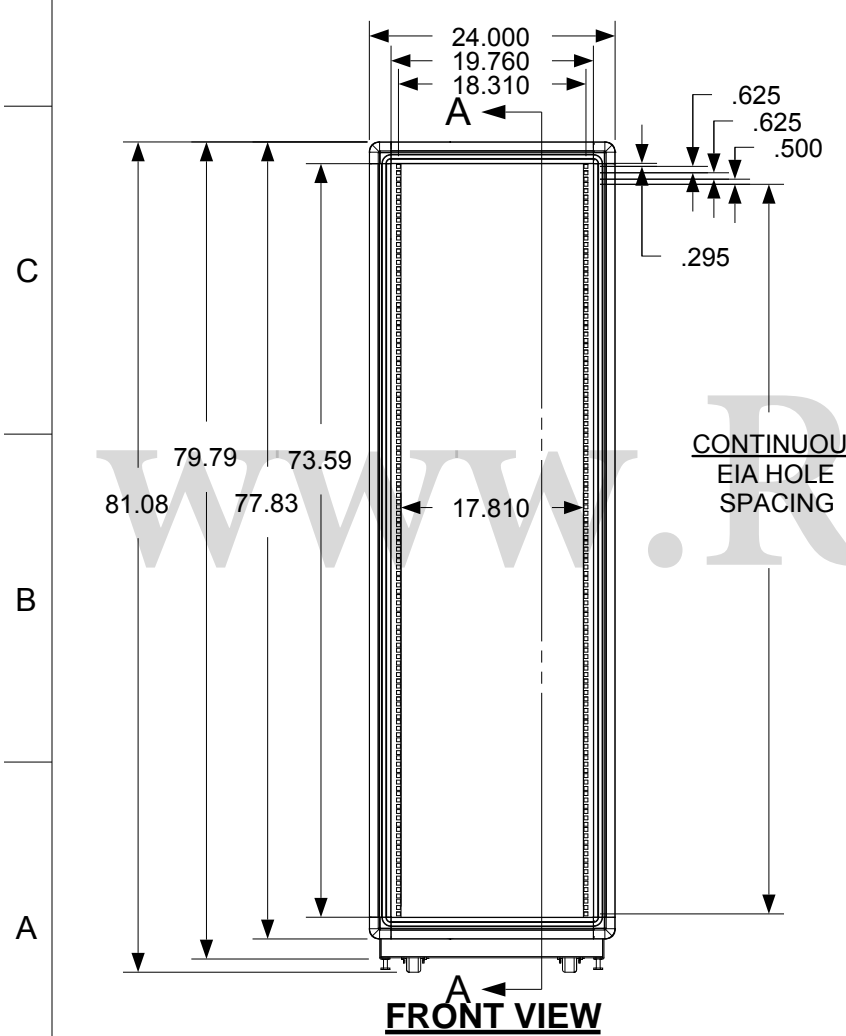

REVISION HISTORY			
REV	DESCRIPTION	DATE	APPROVED

ALUMINUM EXTRUDED FRAME

FULLY ADJUSTABLE VERTICAL MOUNTING RAILS (3 PAIR)

.281 DIA CLEARANCE HOLES IN REAR VERTICAL RAIL FLANGES

**SHOWN WITH SIDE PANEL REMOVED

Synergy Global Technology Inc
www.RackmountMart.com

PART NAME
42U X 36" DEEP; 19" RACKMOUNT EXTRUDED ALUMINUM FRAME CABINET

DATE 3/1/16	PART # SY732036V	REV
SHEET		1 OF 1