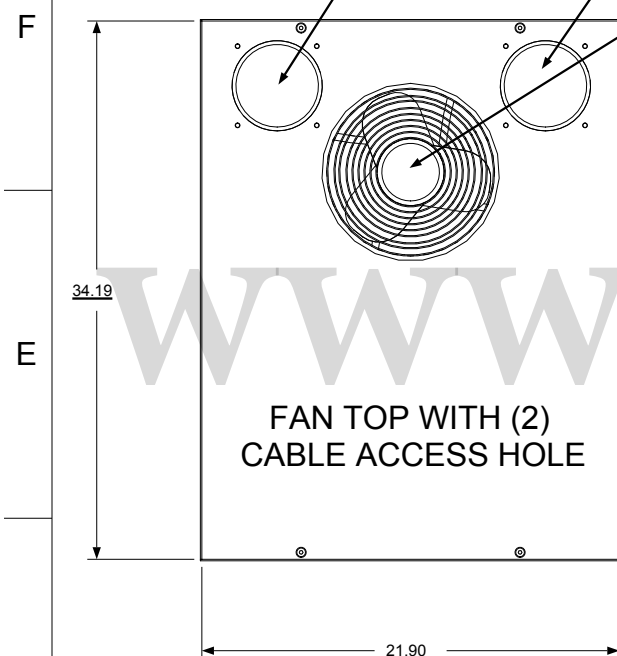

REVISION HISTORY			
REV	DESCRIPTION	DATE	APPROVED

ALUMINUM EXTRUDED FRAME

FULLY ADJUSTABLE VERTICAL MOUNTING RAILS (3 PAIR)

.281 DIA CLEARANCE HOLES IN REAR VERTICAL RAIL FLANGES

**SHOWN WITH SIDE PANEL REMOVED

Synergy Global Technology Inc
www.RackmountMart.com

PART NAME
42U X 36" DEEP; 19" RACKMOUNT EXTRUDED ALUMINUM FRAME CABINET

DATE 3/1/16	PART # SY732036V	REV
SHEET		1 OF 1