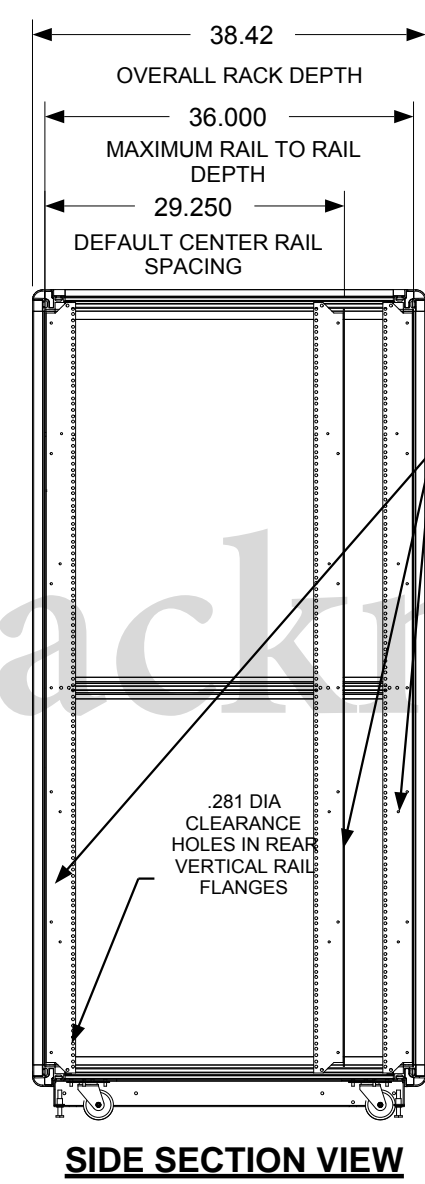

REVISION HISTORY			
REV	DESCRIPTION	DATE	APPROVED

ALUMINUM EXTRUDED FRAME

FULLY ADJUSTABLE VERTICAL MOUNTING RAILS (3 PAIR)

.281 DIA CLEARANCE HOLES IN REAR VERTICAL RAIL FLANGES

**SHOWN WITH SIDE PANEL REMOVED

Synergy Global Technology Inc
www.RackmountMart.com

PART NAME
42U X 36" DEEP; 19" RACKMOUNT EXTRUDED ALUMINUM FRAME CABINET

DATE 3/1/16	PART # SY732036V	REV
SHEET		1 OF 1