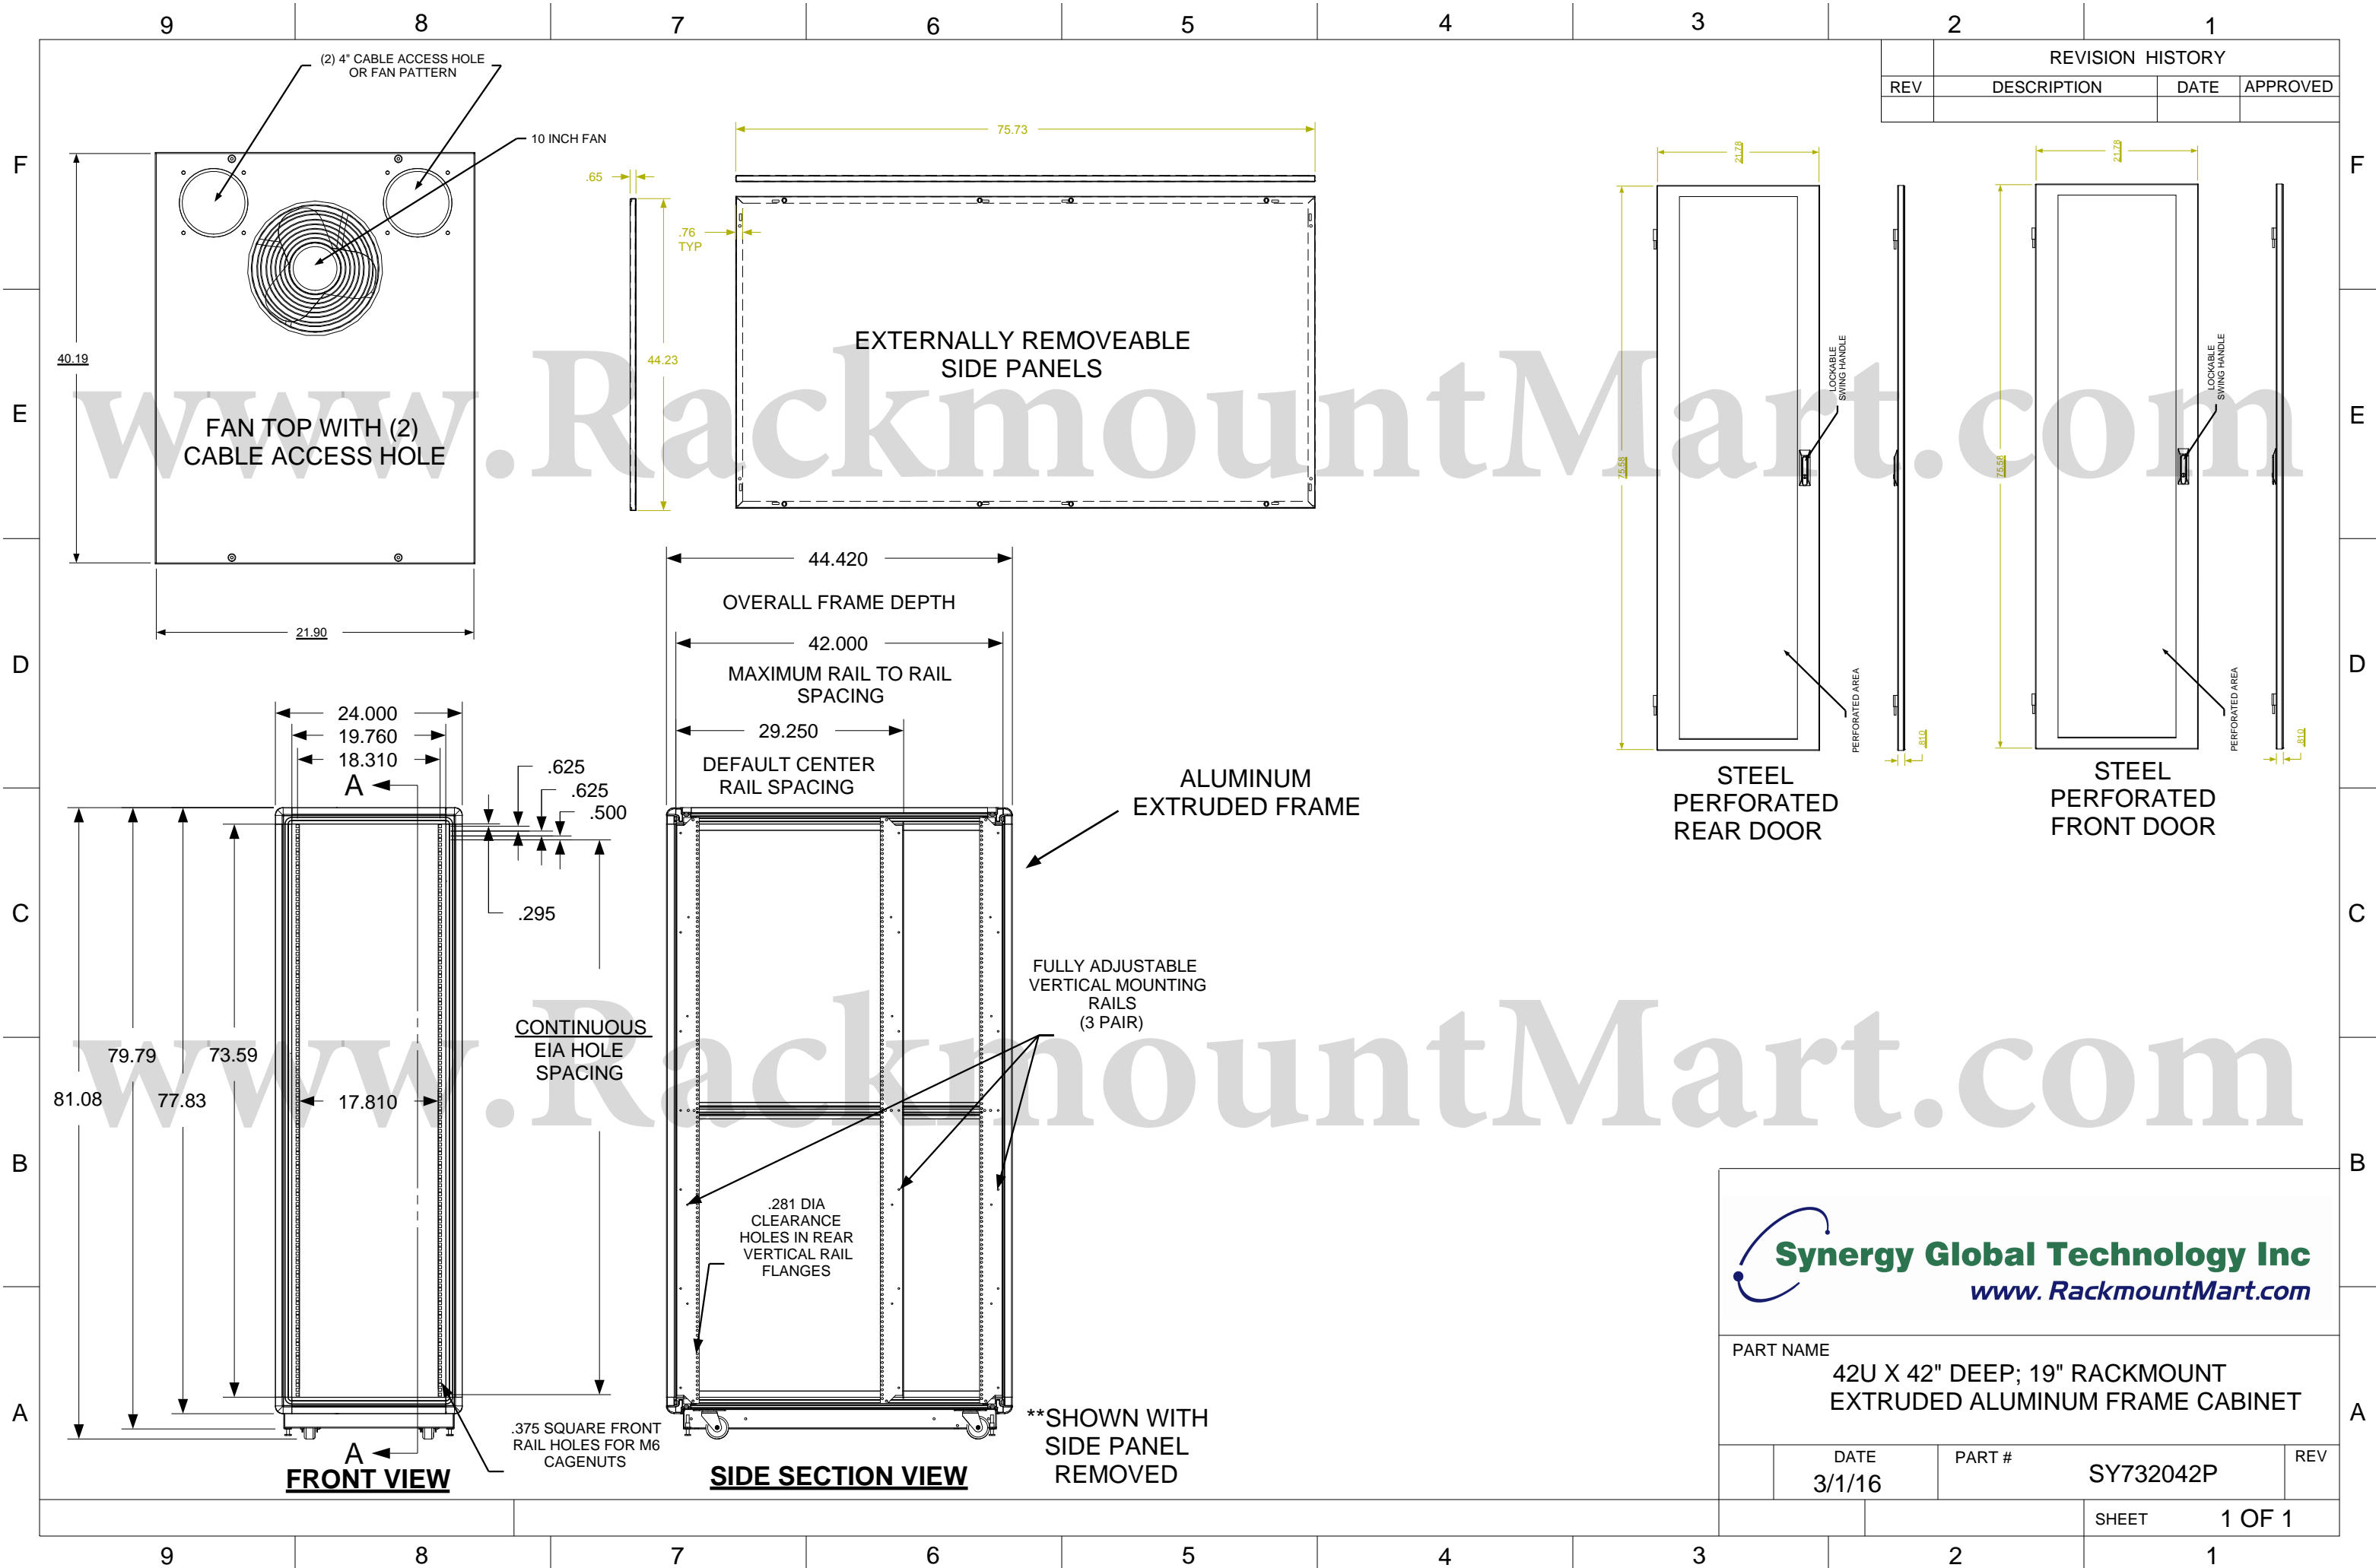

REVISION HISTORY			
REV	DESCRIPTION	DATE	APPROVED

Synergy Global Technology Inc
www.RackmountMart.com

PART NAME			
42U X 42" DEEP; 19" RACKMOUNT EXTRUDED ALUMINUM FRAME CABINET			
DATE	PART #	REV	
3/1/16	SY732042P		
SHEET			1 OF 1