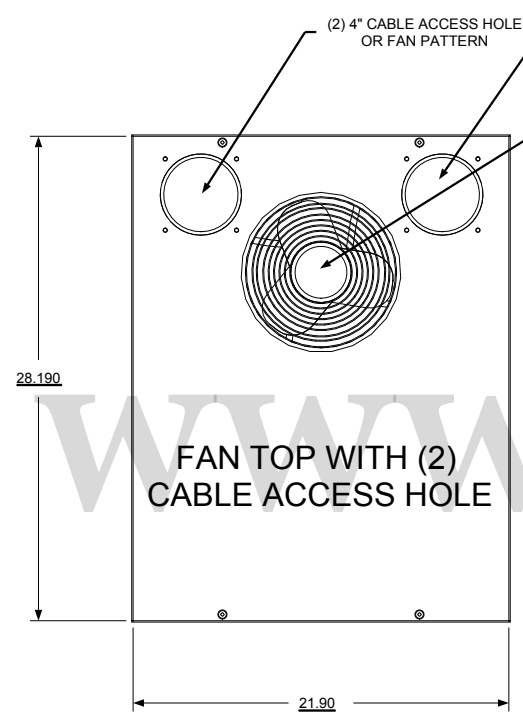

REVISION HISTORY			
REV	DESCRIPTION	DATE	APPROVED

F  
E  
D  
C  
B  
A

\*\*SHOWN WITH SIDE PANEL REMOVED

**Synergy Global Technology Inc**  
www.RackmountMart.com

PART NAME  
44U X 30" DEEP; 19" RACKMOUNT EXTRUDED ALUMINUM FRAME CABINET

DATE 3/1/16	PART # SY772030V	REV
SHEET		1 OF 1

9 8 7 6 5 4 3 2 1

9 8 7 6 5 4 3 2 1