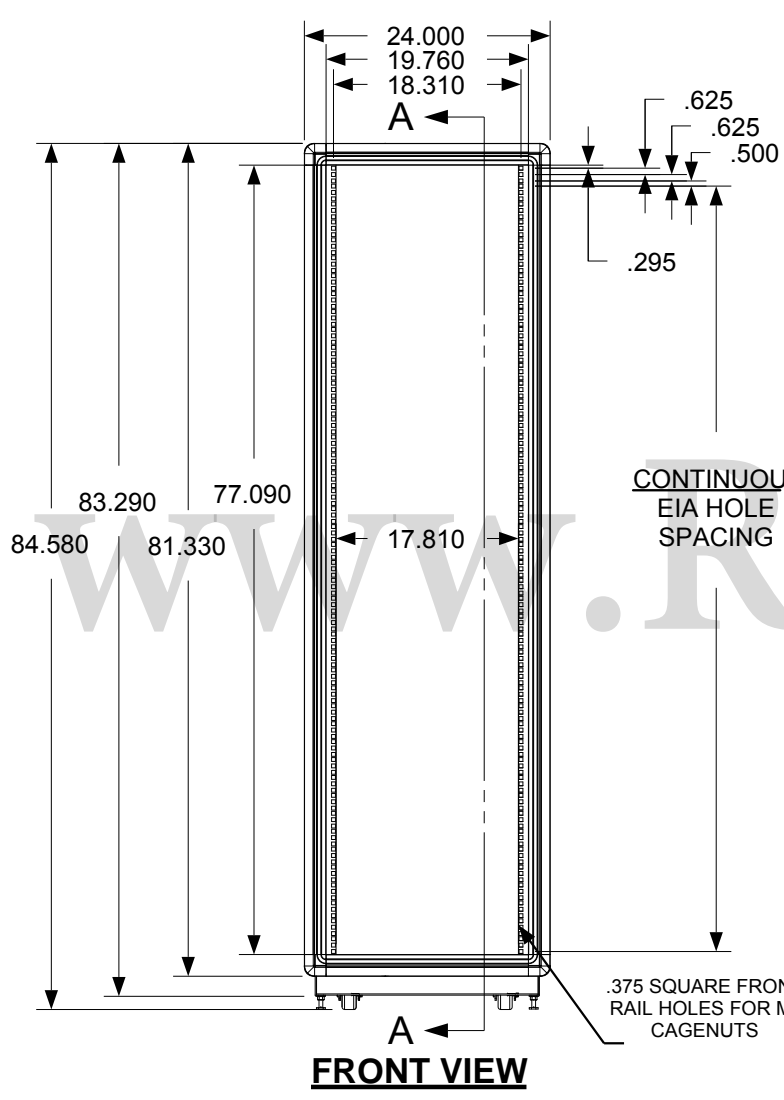

REVISION HISTORY			
REV	DESCRIPTION	DATE	APPROVED

F  
E  
D  
C  
B  
A

\*\*SHOWN WITH SIDE PANEL REMOVED

**Synergy Global Technology Inc**  
www.RackmountMart.com

PART NAME  
44U X 30" DEEP; 19" RACKMOUNT EXTRUDED ALUMINUM FRAME CABINET

DATE 3/1/16	PART # SY772030V	REV
SHEET		1 OF 1

9 8 7 6 5 4 3 2 1

9 8 7 6 5 4 3 2 1