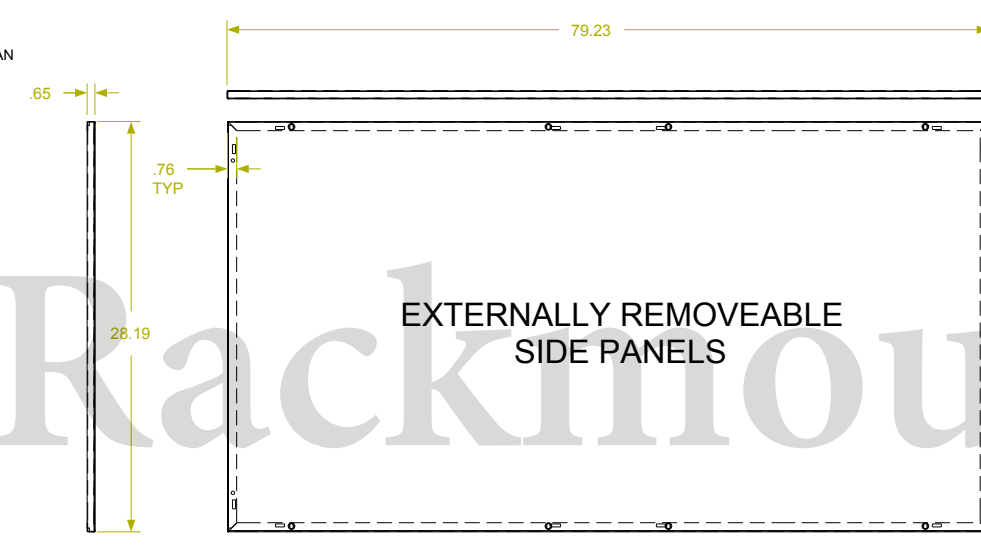

REVISION HISTORY			
REV	DESCRIPTION	DATE	APPROVED

F  
E  
D  
C  
B  
A

\*\*SHOWN WITH SIDE PANEL REMOVED

**Synergy Global Technology Inc**  
www.RackmountMart.com

PART NAME  
44U X 30" DEEP; 19" RACKMOUNT EXTRUDED ALUMINUM FRAME CABINET