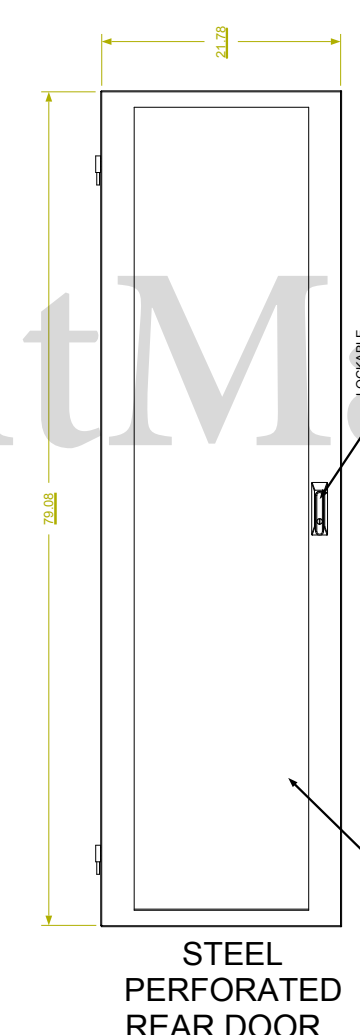

REVISION HISTORY			
REV	DESCRIPTION	DATE	APPROVED

F  
E  
D  
C  
B  
A

\*\*SHOWN WITH SIDE PANEL REMOVED

**Synergy Global Technology Inc**  
www.RackmountMart.com

PART NAME  
44U X 30" DEEP; 19" RACKMOUNT EXTRUDED ALUMINUM FRAME CABINET

DATE 3/1/16	PART # SY772030V	REV
SHEET		1 OF 1

9 8 7 6 5 4 3 2 1

9 8 7 6 5 4 3 2 1