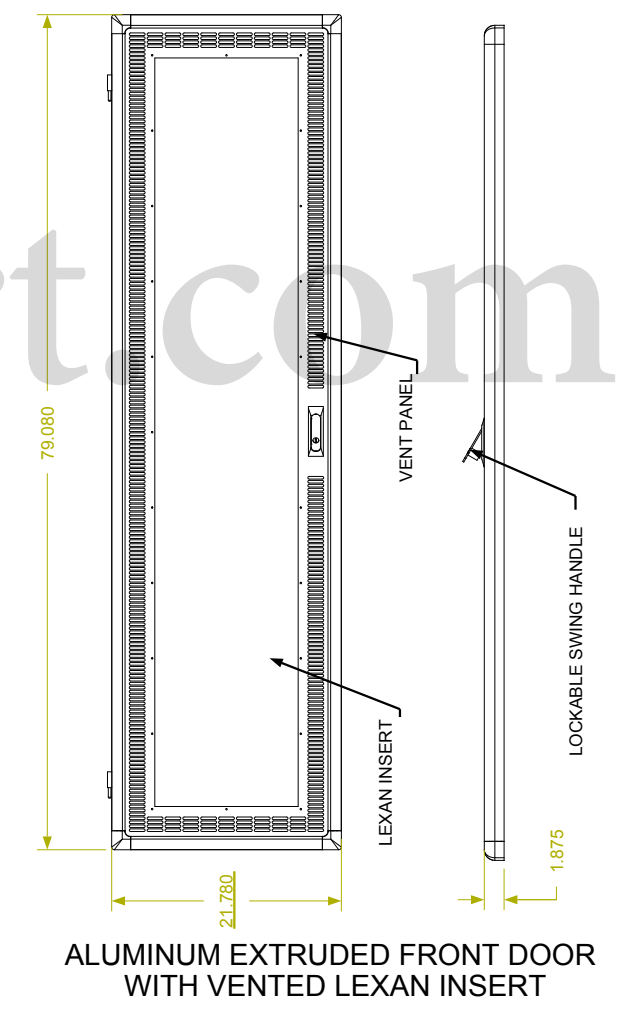

REVISION HISTORY			
REV	DESCRIPTION	DATE	APPROVED

F  
E  
D  
C  
B  
A

\*\*SHOWN WITH SIDE PANEL REMOVED

**Synergy Global Technology Inc**  
www.RackmountMart.com

PART NAME  
44U X 30" DEEP; 19" RACKMOUNT EXTRUDED ALUMINUM FRAME CABINET

DATE 3/1/16	PART # SY772030V	REV
SHEET		1 OF 1

9 8 7 6 5 4 3 2 1

9 8 7 6 5 4 3 2 1