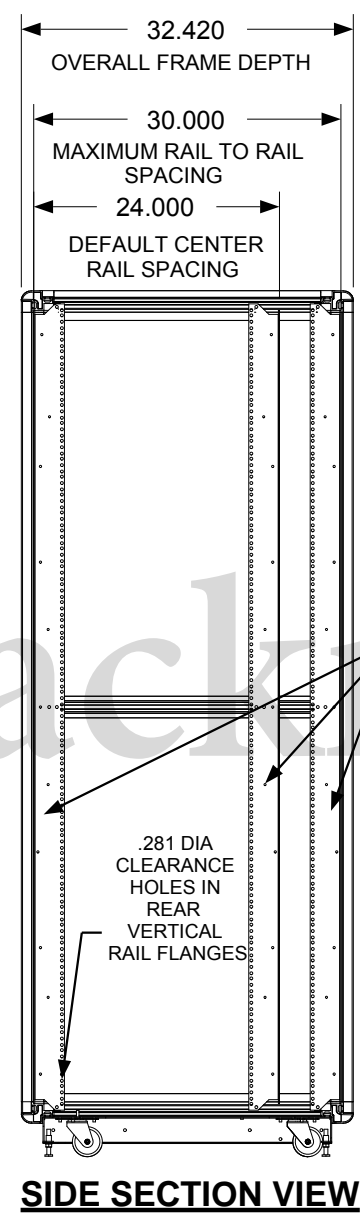

REVISION HISTORY			
REV	DESCRIPTION	DATE	APPROVED

F  
E  
D  
C  
B  
A

\*\*SHOWN WITH SIDE PANEL REMOVED

**Synergy Global Technology Inc**  
www.RackmountMart.com

PART NAME  
44U X 30" DEEP; 19" RACKMOUNT EXTRUDED ALUMINUM FRAME CABINET

DATE 3/1/16	PART # SY772030V	REV
SHEET		1 OF 1

9 8 7 6 5 4 3 2 1

9 8 7 6 5 4 3 2 1