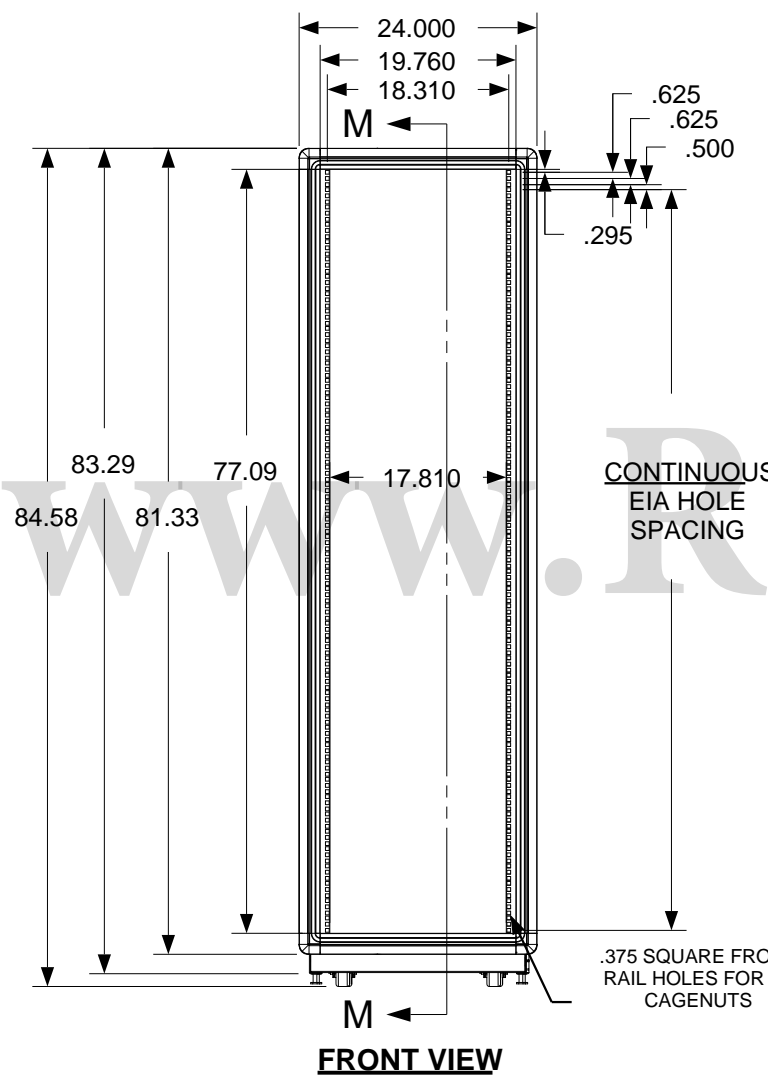

REVISION HISTORY			
REV	DESCRIPTION	DATE	APPROVED

F
E
D
C
B
A

F
E
D
C
B
A

**SHOWN WITH SIDE PANEL REMOVED

Synergy Global Technology Inc
www.RackmountMart.com

PART NAME
44U X 36" DEEP; 19" RACKMOUNT EXTRUDED ALUMINUM FRAME CABINET

DATE 3/1/16	PART # SY772036P	REV
----------------	---------------------	-----

SCALE = 1/3 SHEET 1 of 1

9 8 7 6 5 4 3 2 1