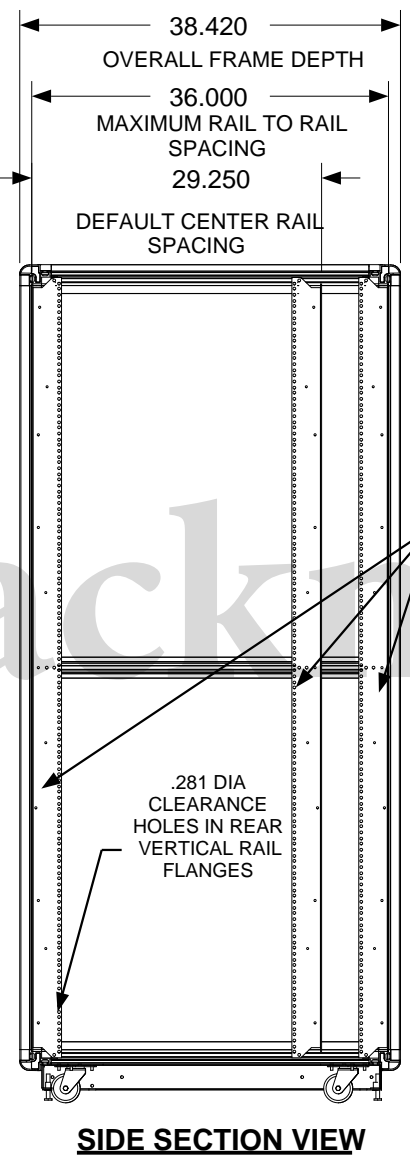

REVISION HISTORY			
REV	DESCRIPTION	DATE	APPROVED

F
E
D
C
B
A

F
E
D
C
B
A

**SHOWN WITH SIDE PANEL REMOVED

Synergy Global Technology Inc
www.RackmountMart.com

PART NAME
44U X 36" DEEP; 19" RACKMOUNT EXTRUDED ALUMINUM FRAME CABINET

DATE 3/1/16	PART # SY772036P	REV
----------------	---------------------	-----

SCALE = 1/3 SHEET 1 of 1

9 8 7 6 5 4 3 2 1