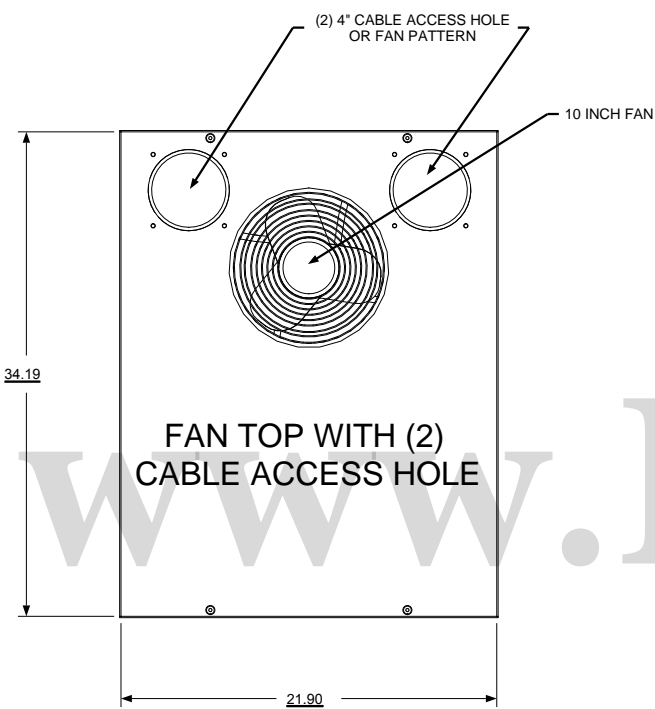

REVISION HISTORY			
REV	DESCRIPTION	DATE	APPROVED

F
E
D
C
B
A

F
E
D
C
B
A

**SHOWN WITH SIDE PANEL REMOVED

Synergy Global Technology Inc
www.RackmountMart.com

PART NAME
44U X 36" DEEP; 19" RACKMOUNT EXTRUDED ALUMINUM FRAME CABINET

DATE 3/1/16	PART # SY772036P	REV
----------------	---------------------	-----

SCALE = 1/3 SHEET 1 of 1

9 8 7 6 5 4 3 2 1