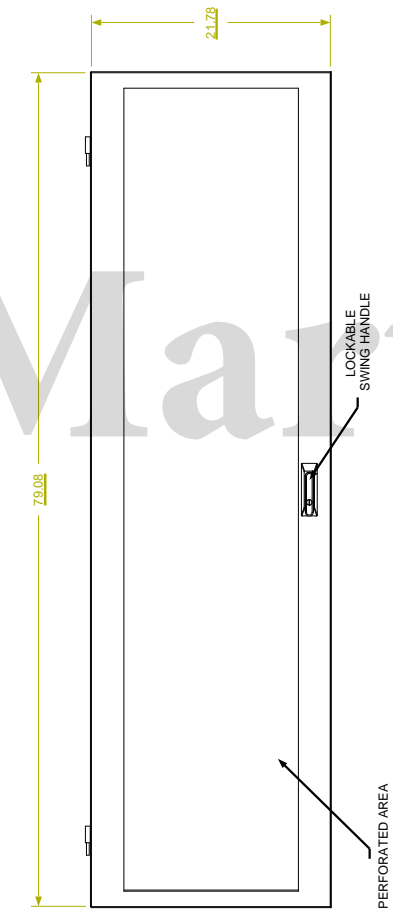

REVISION HISTORY			
REV	DESCRIPTION	DATE	APPROVED

F
E
D
C
B
A

F
E
D
C
B
A

**SHOWN WITH SIDE PANEL REMOVED

Synergy Global Technology Inc
www.RackmountMart.com

PART NAME
44U X 36" DEEP; 19" RACKMOUNT EXTRUDED ALUMINUM FRAME CABINET

DATE 3/1/16	PART # SY772036P	REV
----------------	---------------------	-----

SCALE = 1/3 SHEET 1 of 1

9 8 7 6 5 4 3 2 1