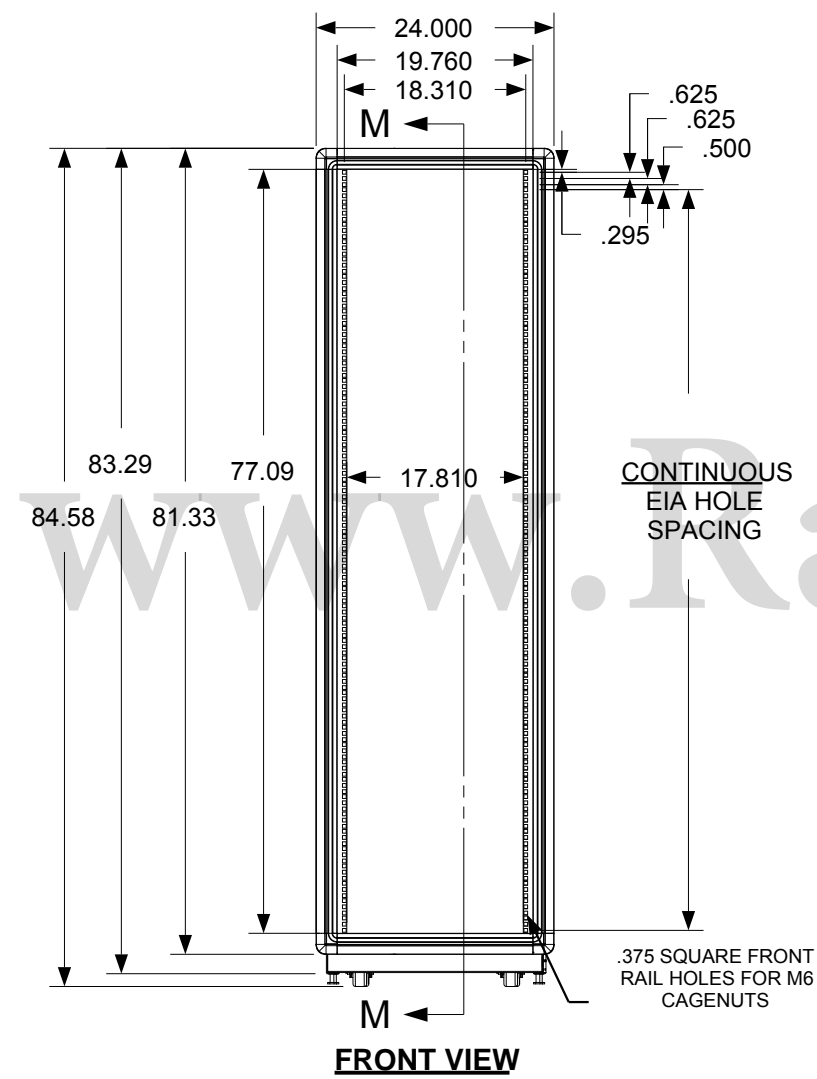

REVISION HISTORY			
REV	DESCRIPTION	DATE	APPROVED

F
E
D
C
B
A

F
E
D
C
B
A

ALUMINUM EXTRUDED FRAME
FULLY ADJUSTABLE VERTICAL MOUNTING RAILS (3 PAIR)
**.SHOWN WITH SIDE PANEL REMOVED

Synergy Global Technology Inc
www.RackmountMart.com

PART NAME
44U X 36" DEEP; 19" RACKMOUNT EXTRUDED ALUMINUM FRAME CABINET

DATE 3/1/16	PART # SY772036V	REV
----------------	---------------------	-----

9 8 7 6 5 4 3 2 1