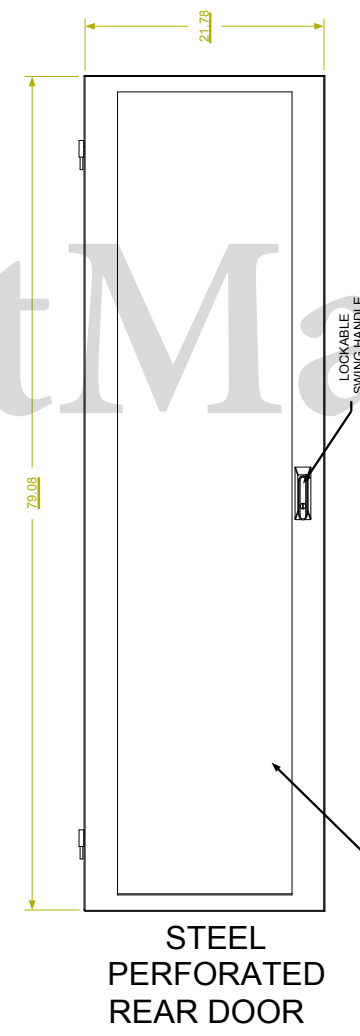

REVISION HISTORY			
REV	DESCRIPTION	DATE	APPROVED

F
E
D
C
B
A

F
E
D
C
B
A

ALUMINUM EXTRUDED FRAME
FULLY ADJUSTABLE VERTICAL MOUNTING RAILS (3 PAIR)
**.SHOWN WITH SIDE PANEL REMOVED

Synergy Global Technology Inc
www.RackmountMart.com

PART NAME
44U X 36" DEEP; 19" RACKMOUNT EXTRUDED ALUMINUM FRAME CABINET

DATE 3/1/16	PART # SY772036V	REV
----------------	---------------------	-----

9 8 7 6 5 4 3 2 1