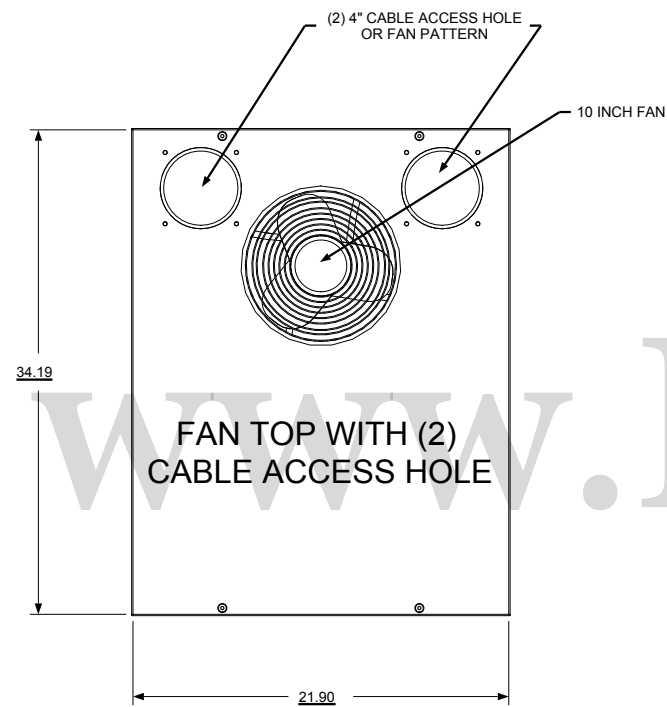

REVISION HISTORY			
REV	DESCRIPTION	DATE	APPROVED

F
E
D
C
B
A

F
E
D
C
B
A

ALUMINUM EXTRUDED FRAME
FULLY ADJUSTABLE VERTICAL MOUNTING RAILS (3 PAIR)
**.SHOWN WITH SIDE PANEL REMOVED

Synergy Global Technology Inc
www.RackmountMart.com

PART NAME
44U X 36" DEEP; 19" RACKMOUNT EXTRUDED ALUMINUM FRAME CABINET

DATE 3/1/16	PART # SY772036V	REV
----------------	---------------------	-----

9 8 7 6 5 4 3 2 1