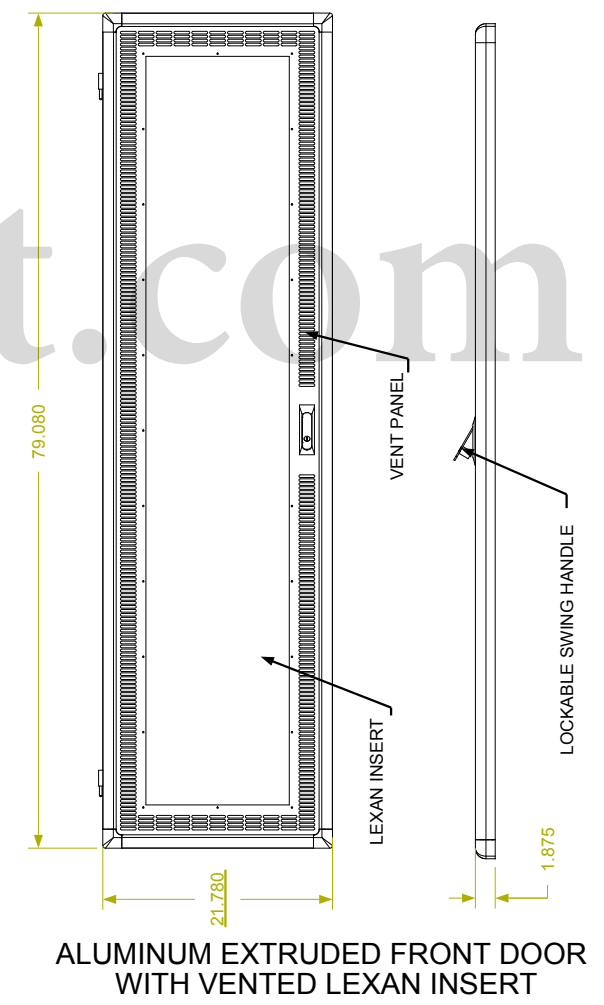

REVISION HISTORY			
REV	DESCRIPTION	DATE	APPROVED

F
E
D
C
B
A

F
E
D
C
B
A

ALUMINUM EXTRUDED FRAME
FULLY ADJUSTABLE VERTICAL MOUNTING RAILS (3 PAIR)
**.SHOWN WITH SIDE PANEL REMOVED

Synergy Global Technology Inc
www.RackmountMart.com

PART NAME
44U X 36" DEEP; 19" RACKMOUNT EXTRUDED ALUMINUM FRAME CABINET

DATE 3/1/16	PART # SY772036V	REV
----------------	---------------------	-----

9 8 7 6 5 4 3 2 1