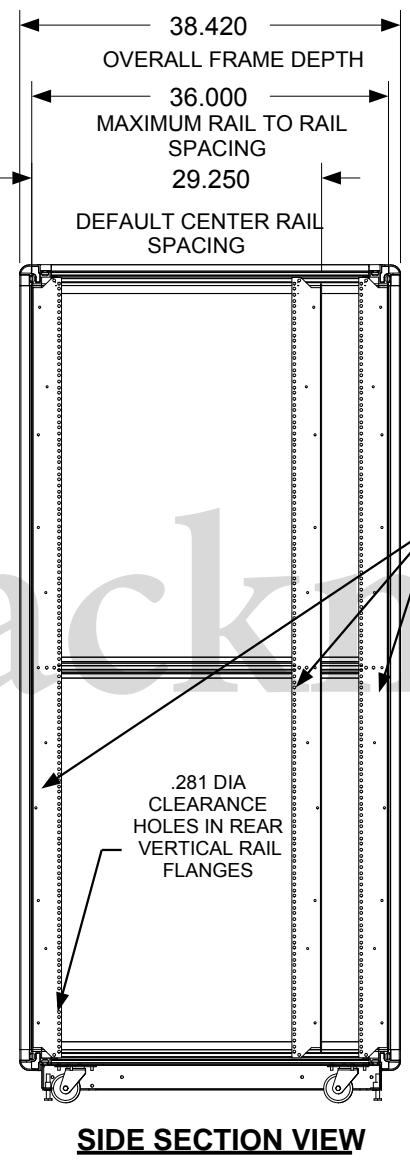

REVISION HISTORY			
REV	DESCRIPTION	DATE	APPROVED

F
E
D
C
B
A

F
E
D
C
B
A

ALUMINUM EXTRUDED FRAME
FULLY ADJUSTABLE VERTICAL MOUNTING RAILS (3 PAIR)
**.SHOWN WITH SIDE PANEL REMOVED

Synergy Global Technology Inc
www.RackmountMart.com

PART NAME
44U X 36" DEEP; 19" RACKMOUNT EXTRUDED ALUMINUM FRAME CABINET

DATE 3/1/16	PART # SY772036V	REV
----------------	---------------------	-----

9 8 7 6 5 4 3 2 1