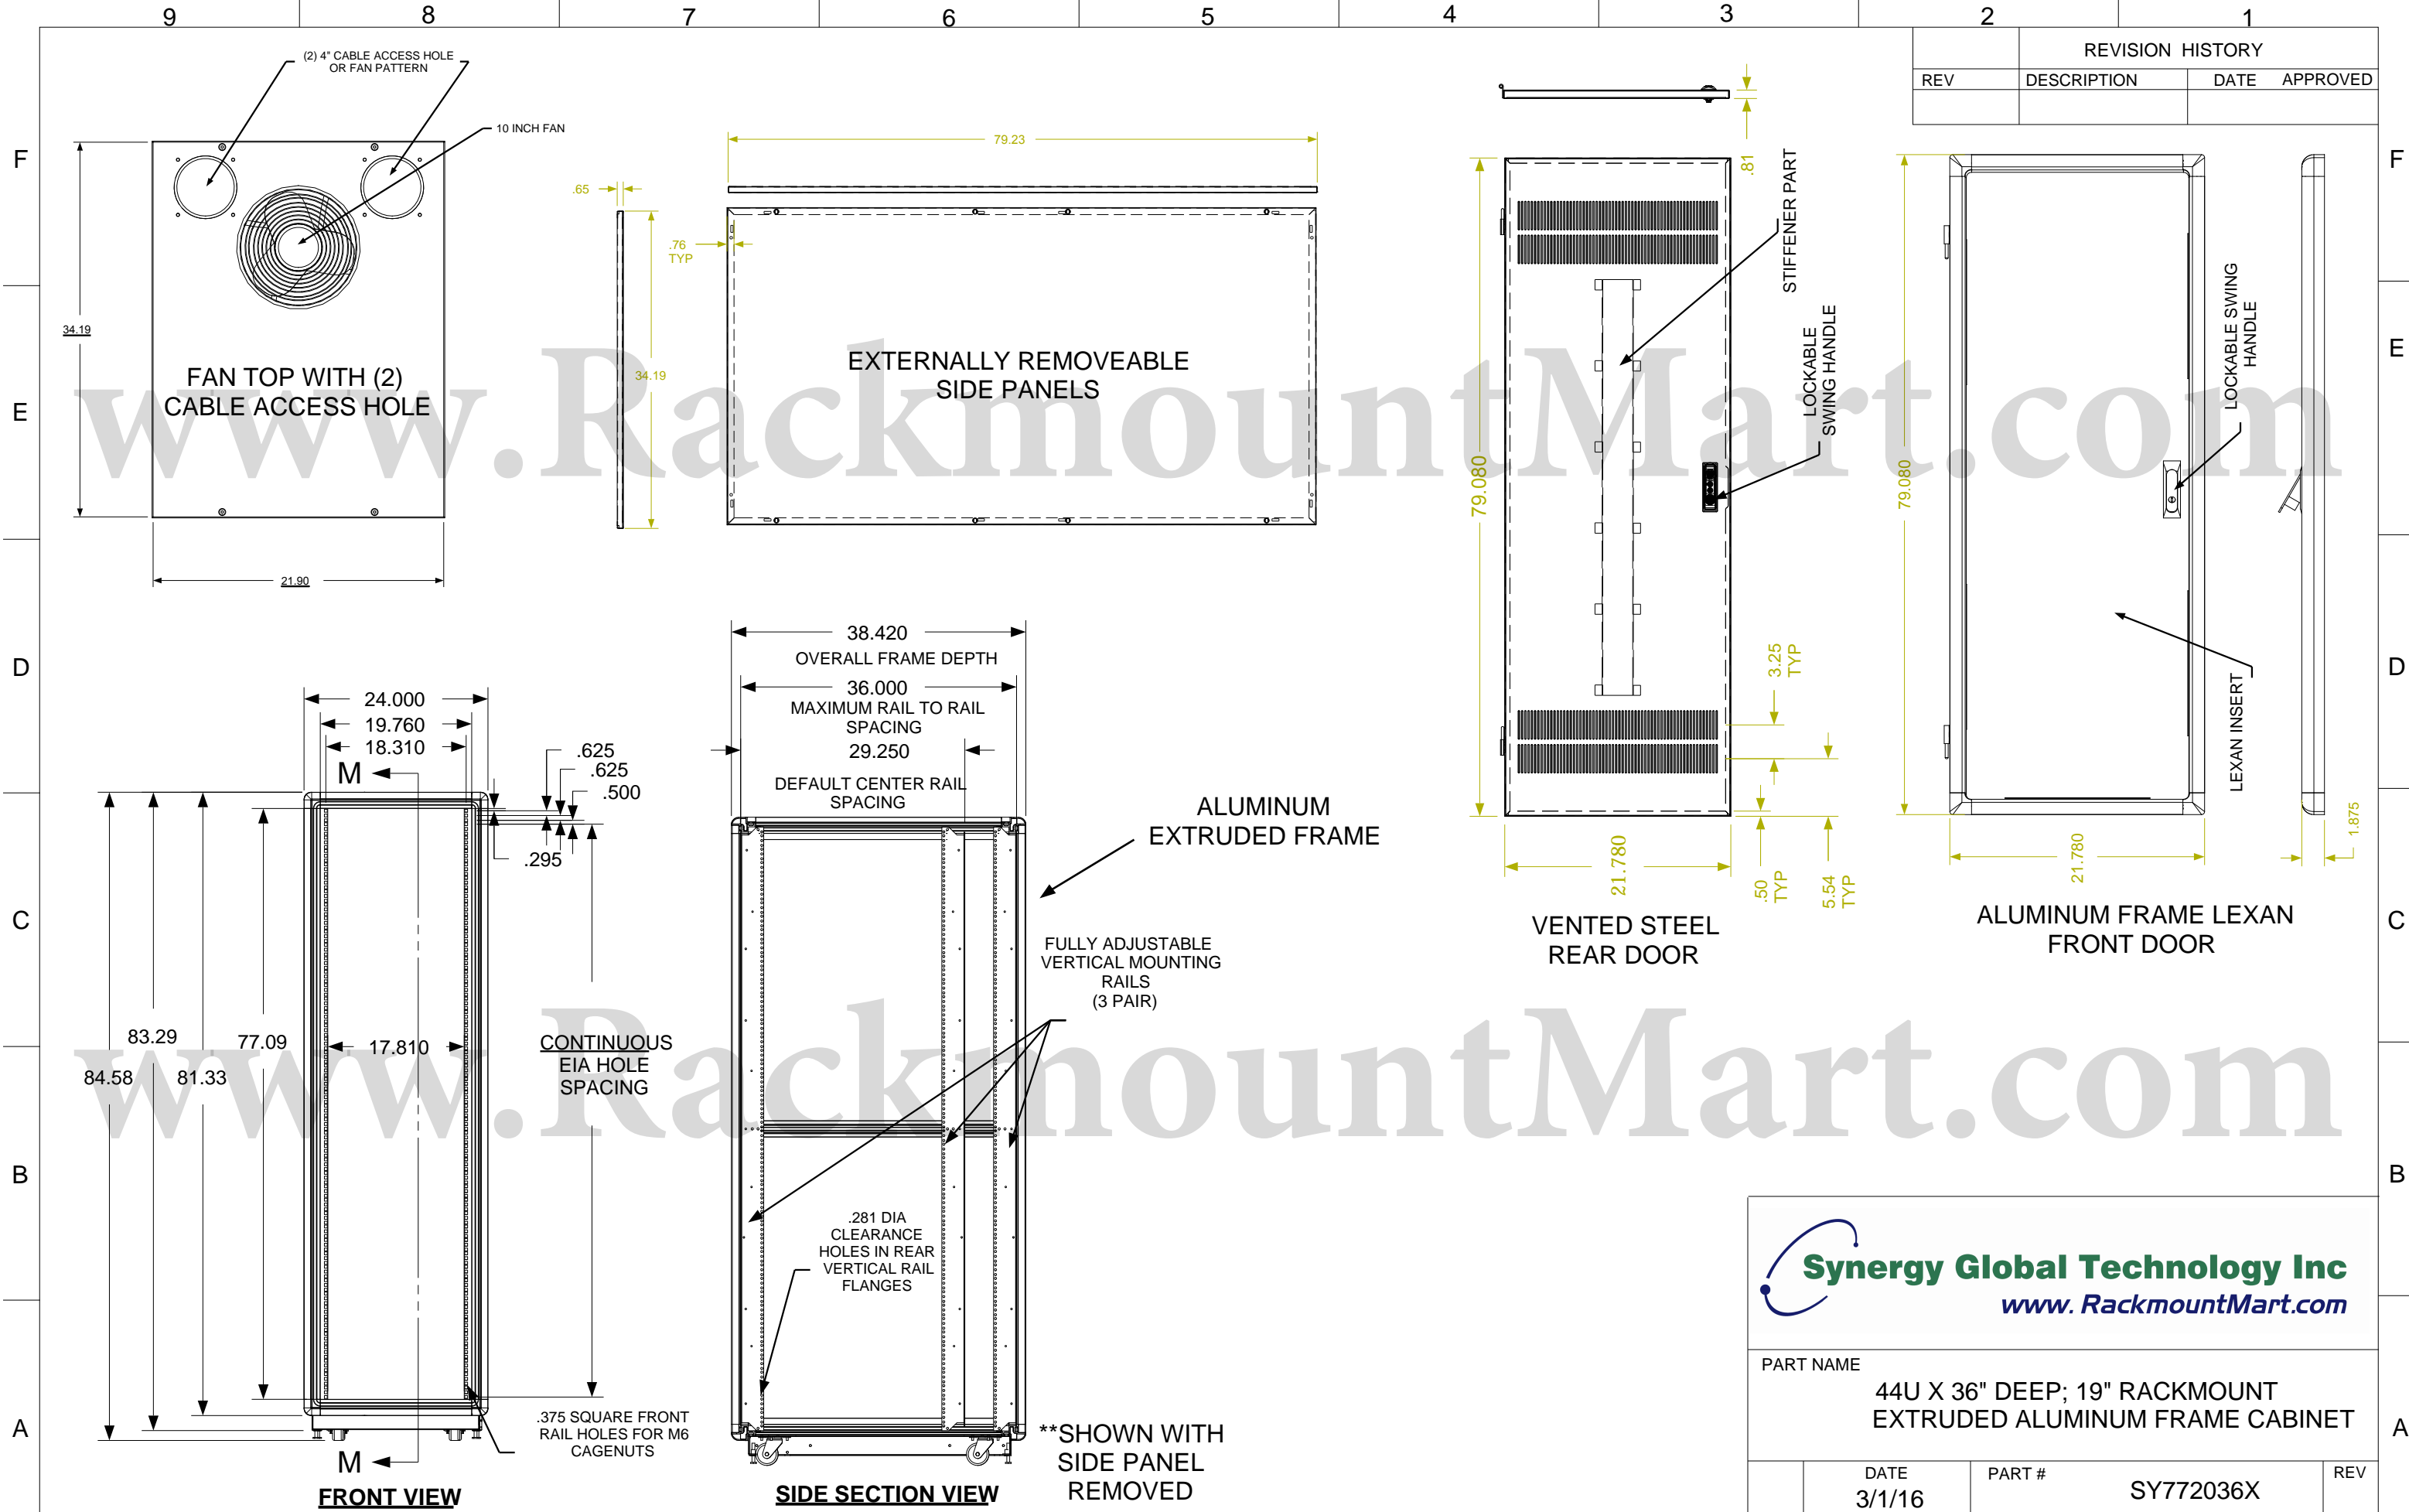

REVISION HISTORY			
REV	DESCRIPTION	DATE	APPROVED

Synergy Global Technology Inc
www.RackmountMart.com

PART NAME			
44U X 36" DEEP; 19" RACKMOUNT EXTRUDED ALUMINUM FRAME CABINET			
DATE	PART #	SY772036X	REV
3/1/16			

APPROVED BY: _____ SCALE = 1/3 SHEET 1 of 1