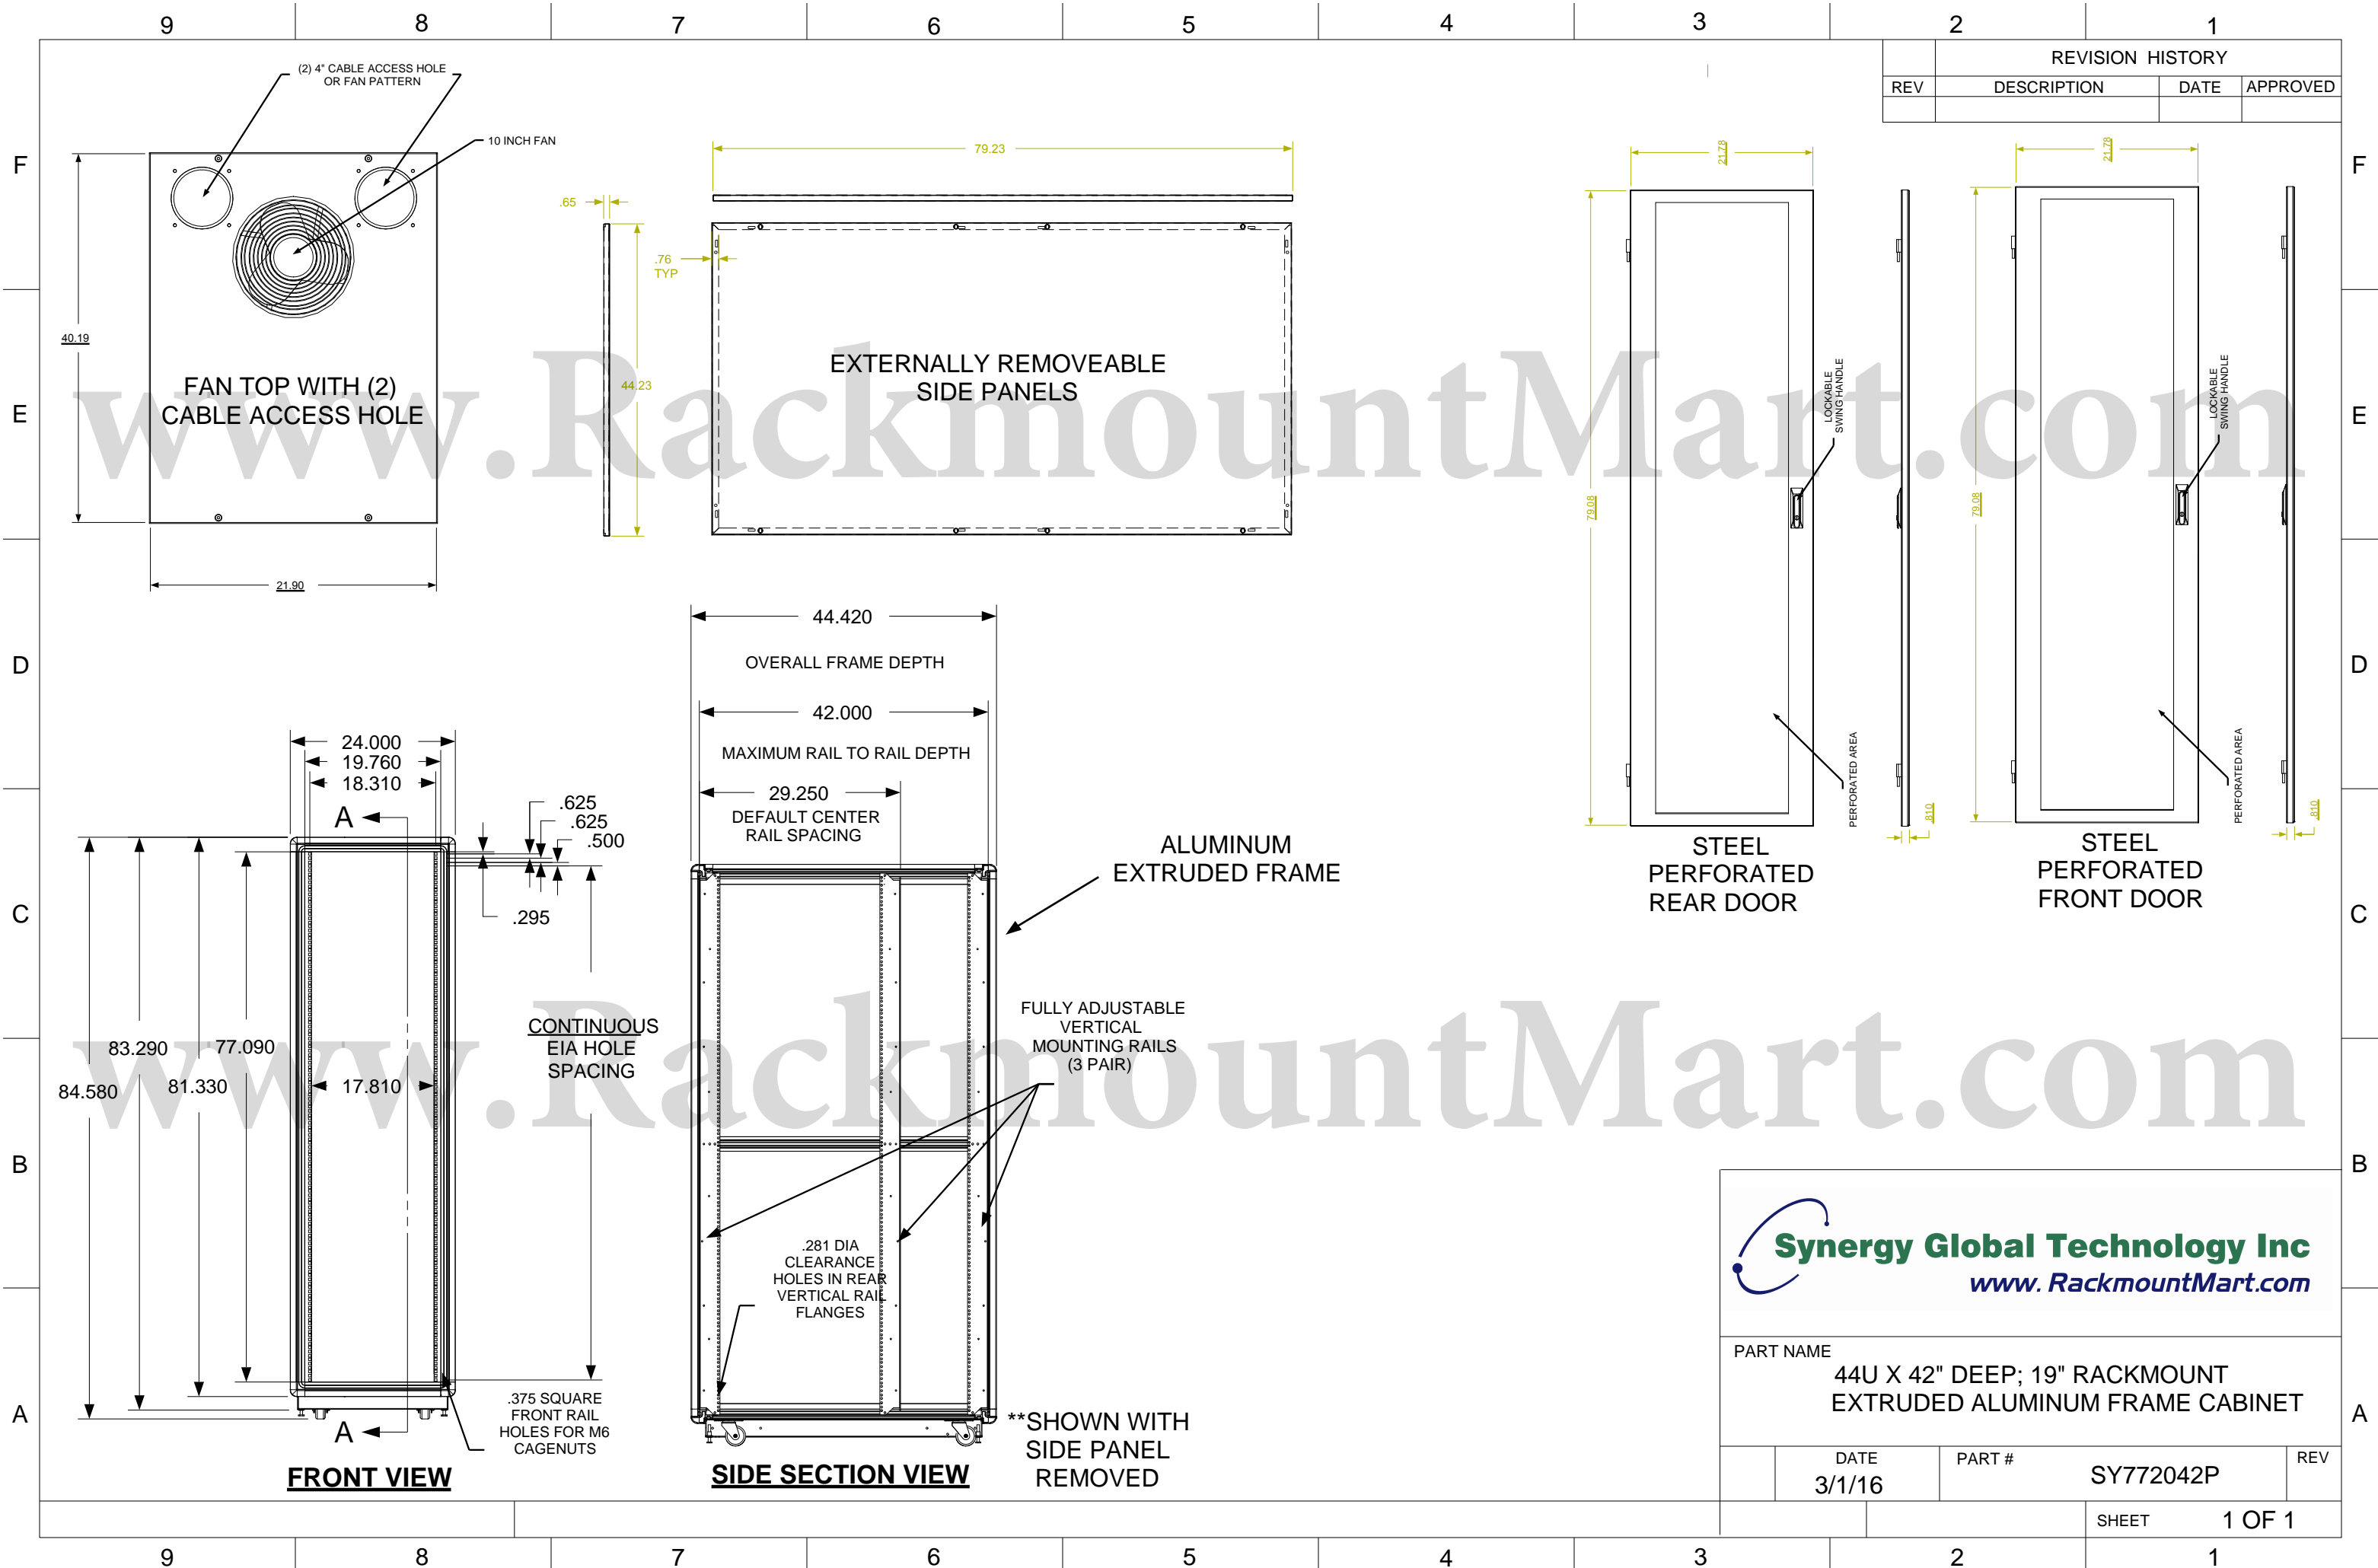

REVISION HISTORY			
REV	DESCRIPTION	DATE	APPROVED

Synergy Global Technology Inc
www.RackmountMart.com

PART NAME			
44U X 42" DEEP; 19" RACKMOUNT EXTRUDED ALUMINUM FRAME CABINET			
DATE	PART #	REV	
3/1/16	SY772042P		
SHEET		1 OF 1	