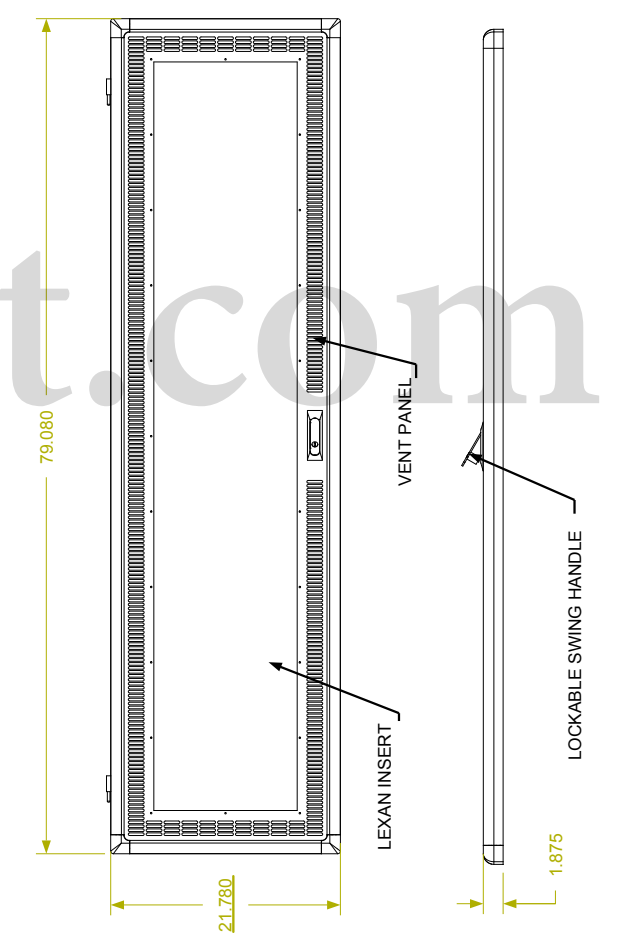

REVISION HISTORY			
REV	DESCRIPTION	DATE	APPROVED

F  
E  
D  
C  
B  
A

ALUMINUM EXTRUDED FRAME

FULLY ADJUSTABLE VERTICAL MOUNTING RAILS (3 PAIR)

\*\*SHOWN WITH SIDE PANEL REMOVED

**Synergy Global Technology Inc**  
www.RackmountMart.com

PART NAME  
44U X 42" DEEP; 19" RACKMOUNT EXTRUDED ALUMINUM FRAME CABINET

DATE 3/1/16	PART # SY772042V	REV
SHEET		1 OF 1

9 8 7 6 5 4 3 2 1

9 8 7 6 5 4 3 2 1