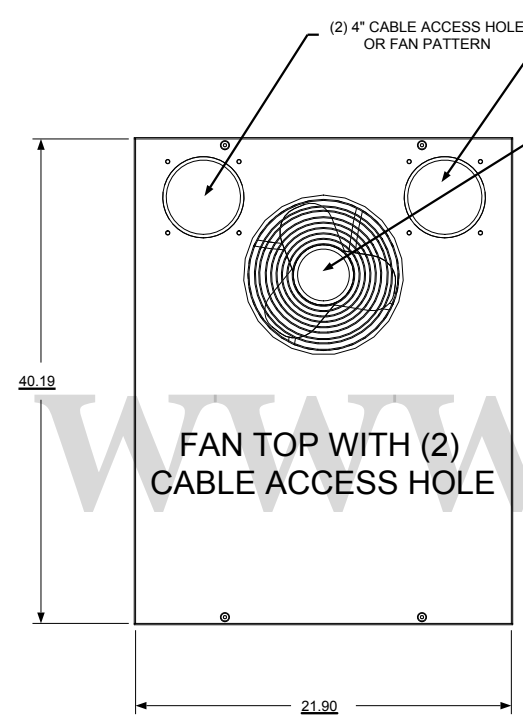

REVISION HISTORY			
REV	DESCRIPTION	DATE	APPROVED

F  
E  
D  
C  
B  
A

ALUMINUM EXTRUDED FRAME

FULLY ADJUSTABLE VERTICAL MOUNTING RAILS (3 PAIR)

\*\*SHOWN WITH SIDE PANEL REMOVED

**Synergy Global Technology Inc**  
www.RackmountMart.com

PART NAME  
44U X 42" DEEP; 19" RACKMOUNT EXTRUDED ALUMINUM FRAME CABINET

DATE 3/1/16	PART # SY772042V	REV
SHEET		1 OF 1

9 8 7 6 5 4 3 2 1

9 8 7 6 5 4 3 2 1