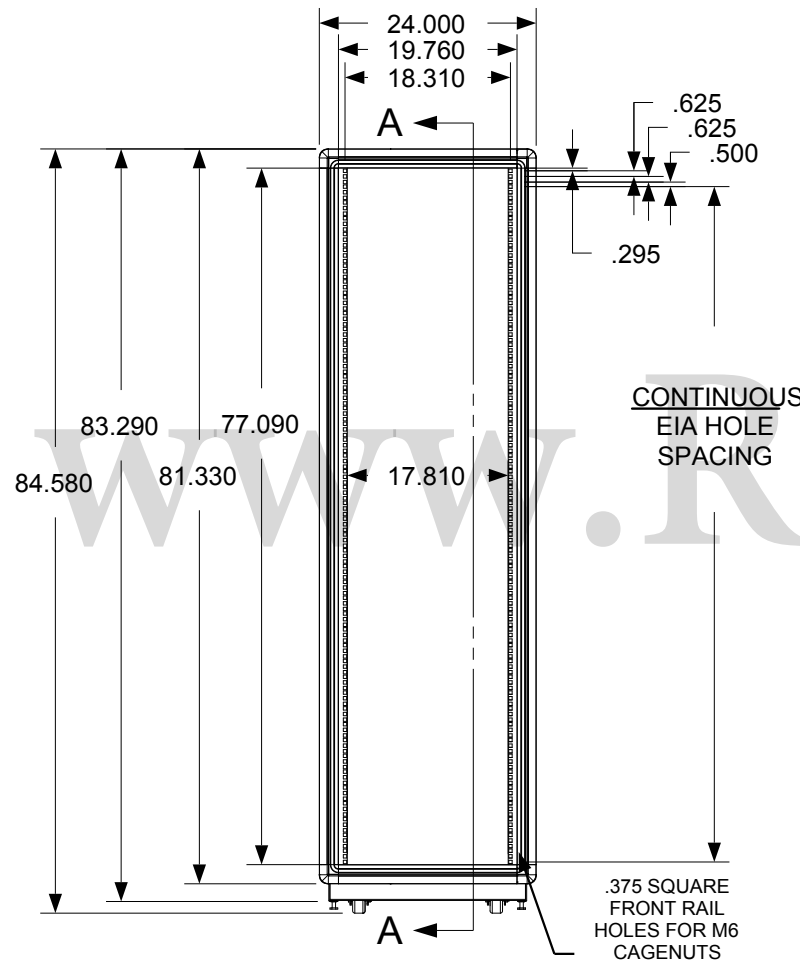

REVISION HISTORY			
REV	DESCRIPTION	DATE	APPROVED

F  
E  
D  
C  
B  
A

ALUMINUM EXTRUDED FRAME

FULLY ADJUSTABLE VERTICAL MOUNTING RAILS (3 PAIR)

\*\*SHOWN WITH SIDE PANEL REMOVED

**Synergy Global Technology Inc**  
www.RackmountMart.com

PART NAME  
44U X 42" DEEP; 19" RACKMOUNT EXTRUDED ALUMINUM FRAME CABINET

DATE 3/1/16	PART # SY772042V	REV
SHEET		1 OF 1

9 8 7 6 5 4 3 2 1

9 8 7 6 5 4 3 2 1