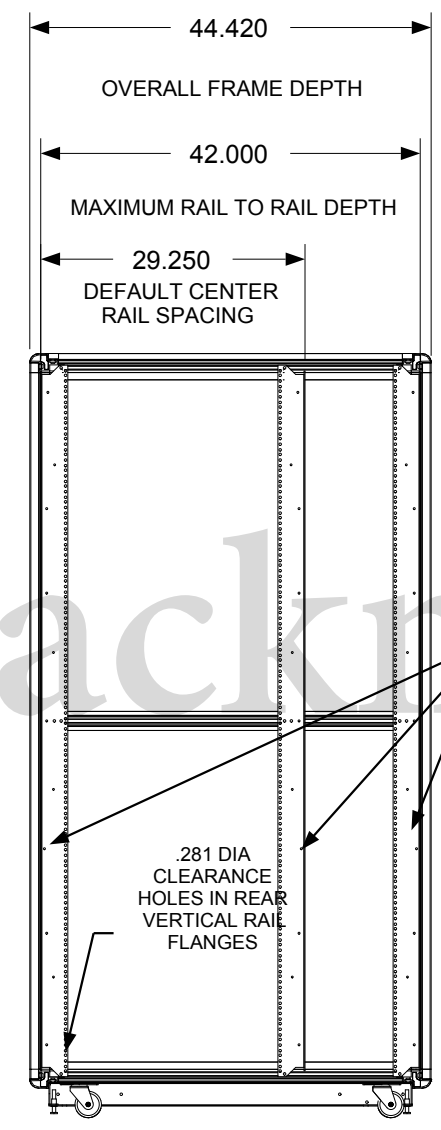

REVISION HISTORY			
REV	DESCRIPTION	DATE	APPROVED

F  
E  
D  
C  
B  
A

ALUMINUM EXTRUDED FRAME

FULLY ADJUSTABLE VERTICAL MOUNTING RAILS (3 PAIR)

\*\*SHOWN WITH SIDE PANEL REMOVED

**Synergy Global Technology Inc**  
www.RackmountMart.com

PART NAME  
44U X 42" DEEP; 19" RACKMOUNT EXTRUDED ALUMINUM FRAME CABINET

DATE 3/1/16	PART # SY772042V	REV
SHEET		1 OF 1

9 8 7 6 5 4 3 2 1

9 8 7 6 5 4 3 2 1