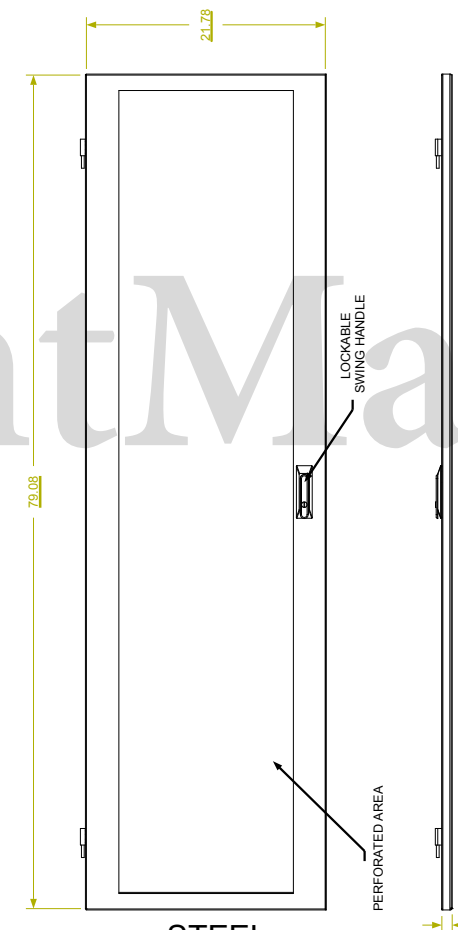

REVISION HISTORY			
REV	DESCRIPTION	DATE	APPROVED

F  
E  
D  
C  
B  
A

ALUMINUM EXTRUDED FRAME

FULLY ADJUSTABLE VERTICAL MOUNTING RAILS (3 PAIR)

\*\*SHOWN WITH SIDE PANEL REMOVED

**Synergy Global Technology Inc**  
www.RackmountMart.com

PART NAME  
44U X 42" DEEP; 19" RACKMOUNT EXTRUDED ALUMINUM FRAME CABINET

DATE 3/1/16	PART # SY772042V	REV
SHEET		1 OF 1

9 8 7 6 5 4 3 2 1

9 8 7 6 5 4 3 2 1