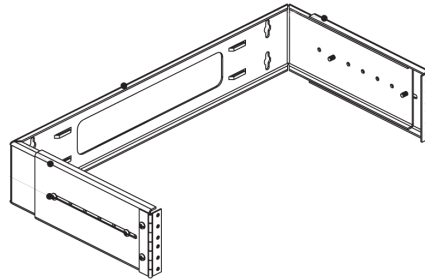

WA3001-2U 2U HINGE TYPE BRACKET, DEPTH ADJUSTABLE

DESCRIPTION

2U Hinge Type Wall Mount Bracket.

FEATURES

- Hinge Type Bracket
- Adjustable Depth 10" to 13"
- SPCC, 2.0mm Thickness (14awg)

SCALE 1/8