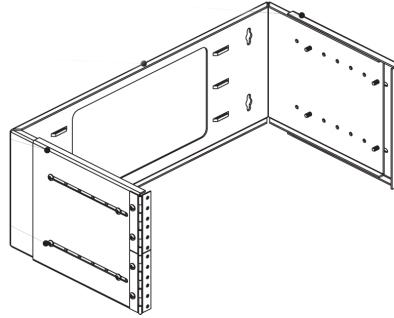

# WA3001-4U 4U HINGE TYPE BRACKET, DEPTH ADJUSTABLE

## DESCRIPTION

4U Hinge Type Wall Mount Bracket.

## FEATURES

- Hinge Type Bracket
- Adjustable Depth 10" to 13"
- SPCC, 2.0mm Thickness (14awg)

SCALE 1/8