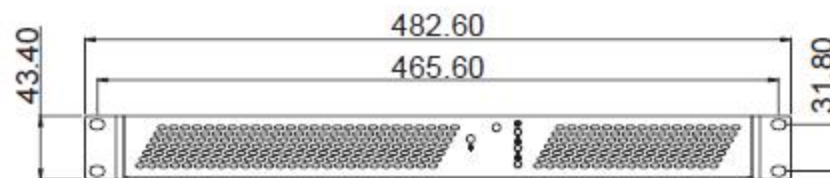

# Dimension

# RM1017

Left-side View

Top View

Right-side View

Rear view (GH-181WV2)

Rear view (GHI-181)

Swappable IDE/SATA/SCSI 320 or SAS Tray

Front in-side view