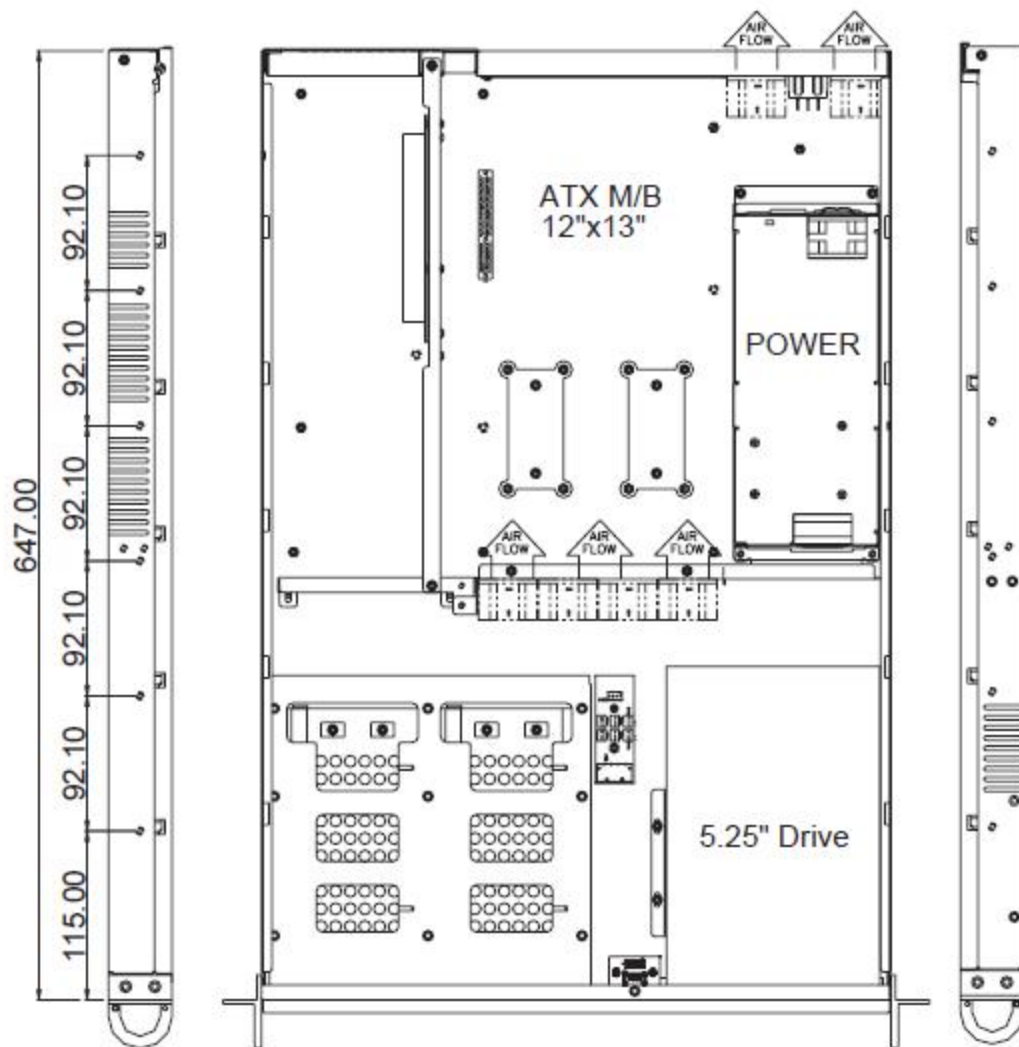

# Dimension

# RM1017

Left-side View

Top View

Right-side View

Rear view (GH-181WV2)

Rear view (GHI-181)

Swappable IDE/SATA/SCSI 320 or SAS Tray

Front in-side view

Front out-side view