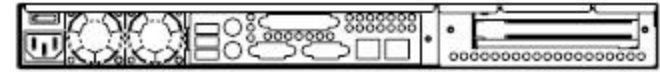

Dimension

RM1026

Rear View

Swappable Tray

Front in-side View (Option B)

Swappable Tray

Front in-side View (Option A)

Front out-side View