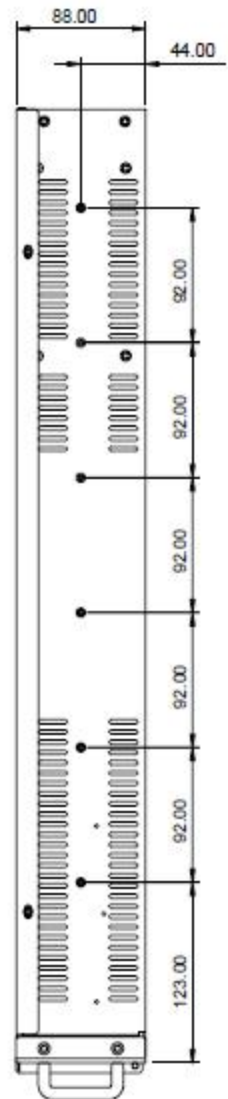

Dimension

RM2002

Synergy Global Technology Inc
www.RackmountMart.com

Left-side View

Top View

Right-side View

Rear view

Front in-side view

Front out-side view