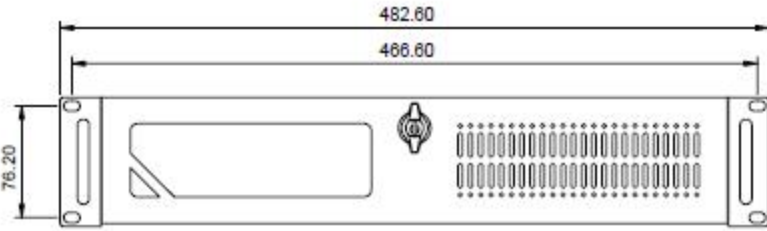

Dimension

RM2002

Synergy Global Technology Inc
www.RackmountMart.com

Left-side View

Top View

Right-side View

Rear view

Front in-side view

Front out-side view