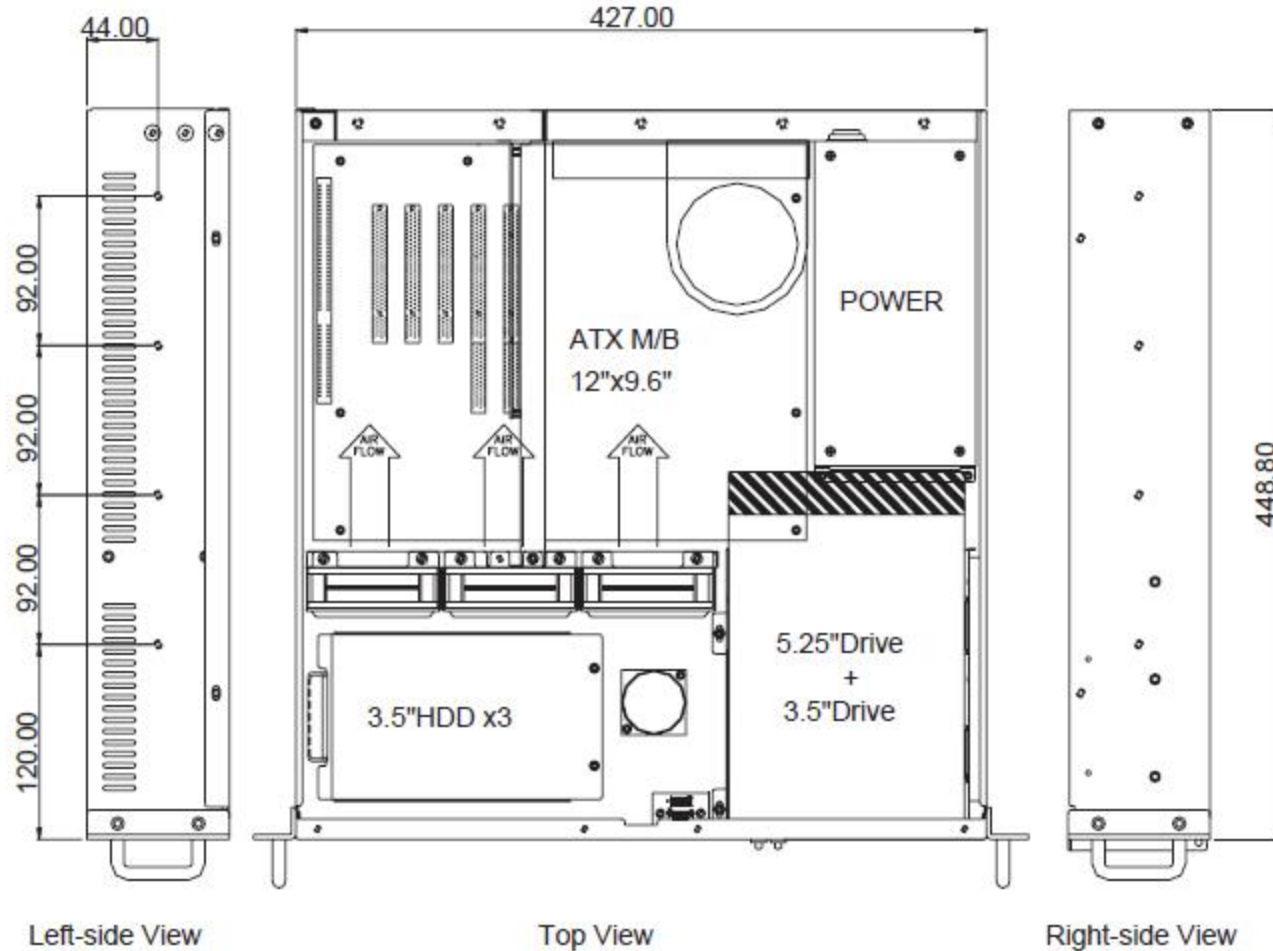

Dimension

RM2006

Rear view

Air Filter

Front in-side view

Front out-side view