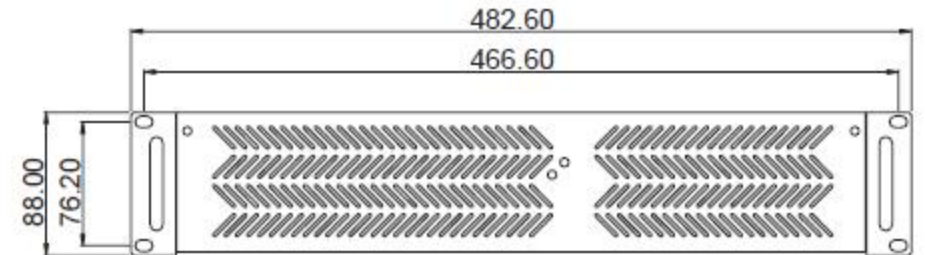

Dimension

RM2006

Rear view

Air Filter

Front in-side view

Front out-side view